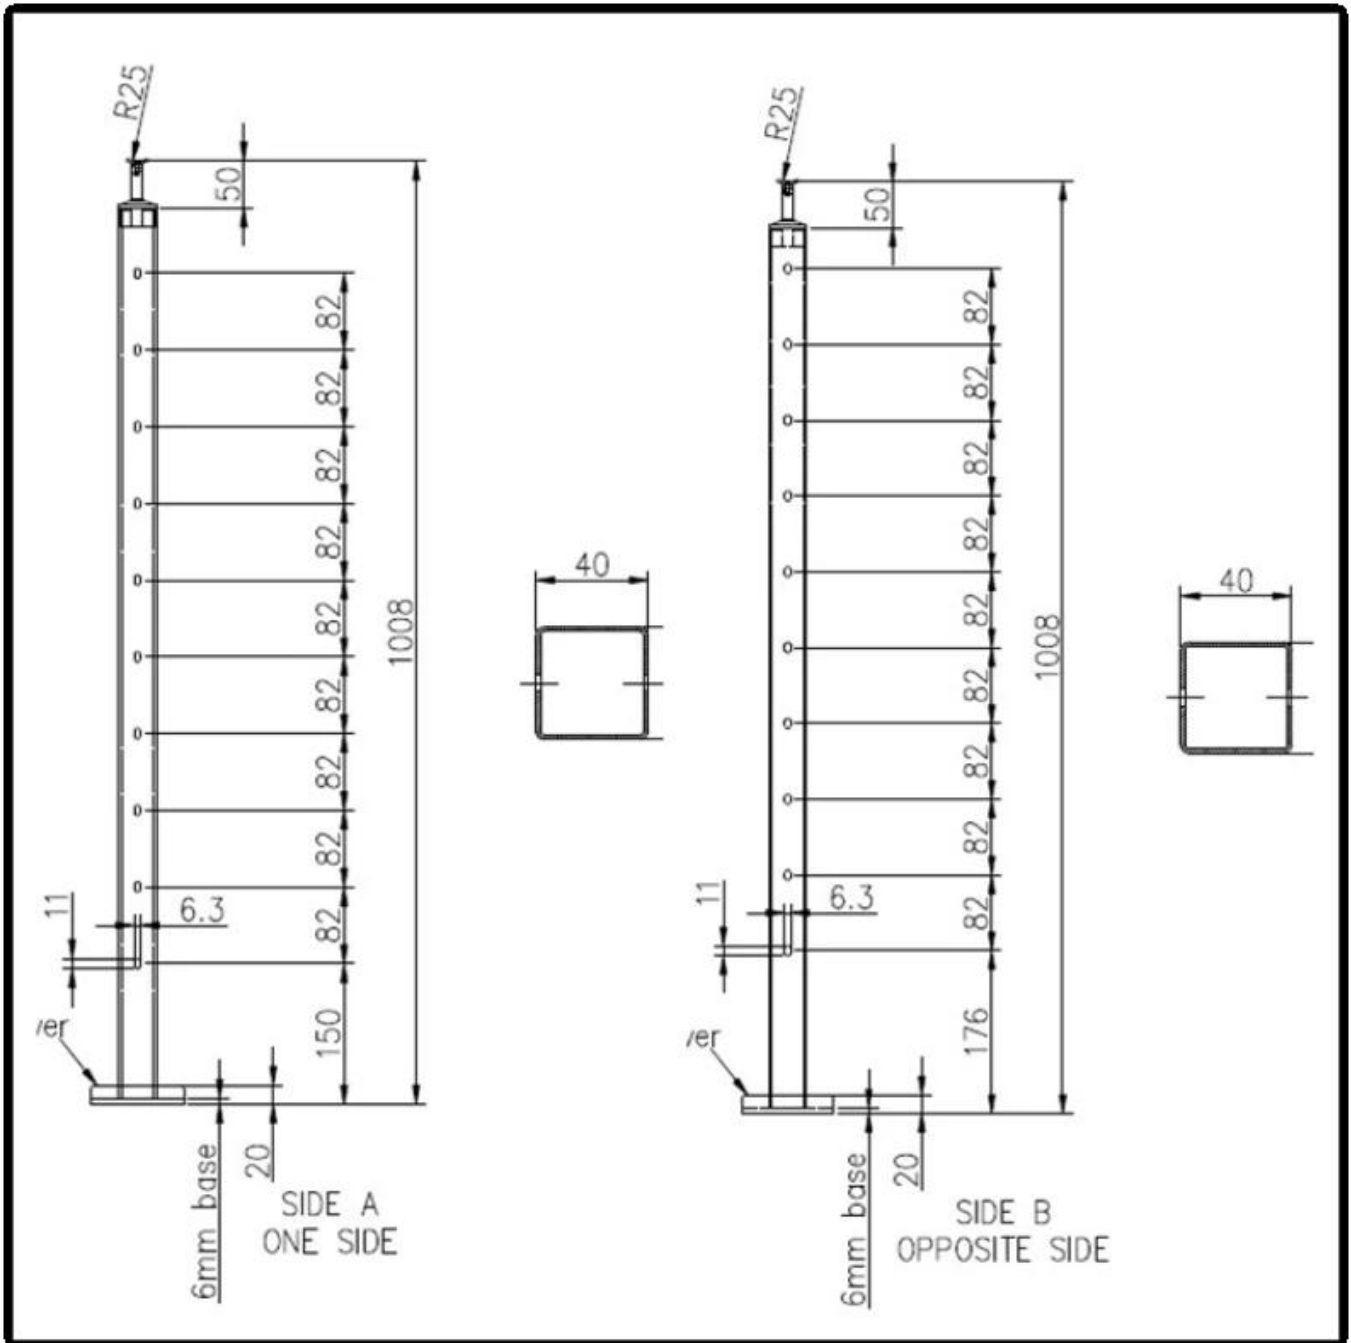

Massaproductie