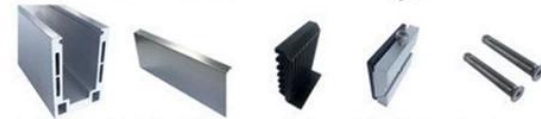

12 mm to 13.14 mm tempered glass

1 m aluminium groove contains the following accessories (excluding glass)

### LCH-D01

12 mm to 13.14 mm tempered glass

1 m aluminium groove contains the following accessories (excluding glass)

Aluminum trough 1 m    Waterproof tape 2 meters    Aluminum plastic fittings 3 sets    Expansion screws 3 pieces

### LCH-D02

12 mm to 13.14 mm tempered glass

1 m aluminium groove contains the following accessories (excluding glass)

Aluminum trough 1 m    Decorative cover 2 meters    Aluminum plastic fittings 3 sets    Expansion screws 3 pieces

### LCH-B01

16 mm to 17.52 mm tempered glass

1 m aluminium groove contains the following accessories (excluding glass)

Aluminum trough 1 m    Waterproof tape 2 meters    Aluminum plastic fittings 3 sets    Expansion screws 3 pieces