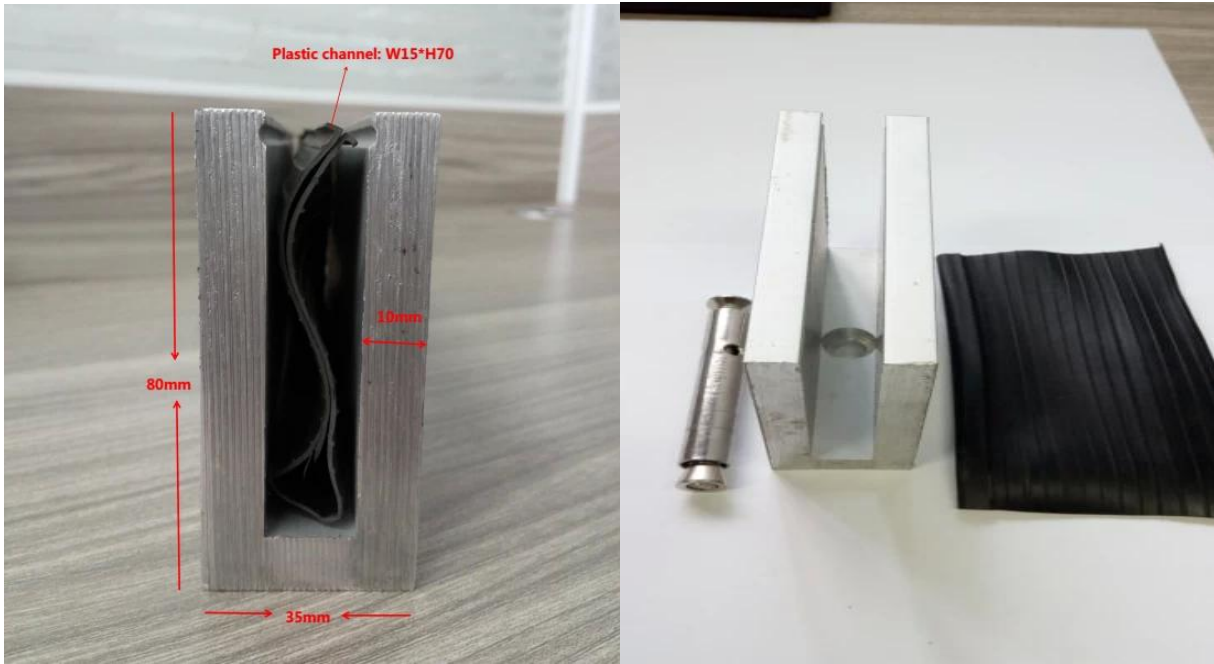

Aluminium U-kanaalinstallatie