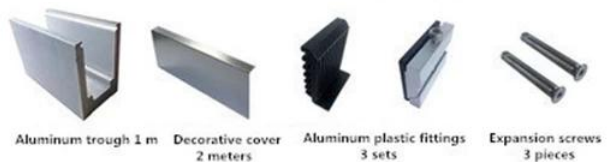

# installation

Andere modellen aluminium U-kanaal die u misschien interesseren

**LCH-C01**

12 mm to 13.14 mm tempered glass

1 m aluminium groove contains the following accessories (excluding glass)

**LCH-C02**

12 mm to 13.14 mm tempered glass

1 m aluminium groove contains the following accessories (excluding glass)

### LCH-D01

12 mm to 13.14 mm tempered glass

1 m aluminium groove contains the following accessories (excluding glass)

Aluminum trough 1 m    Waterproof tape 2 meters    Aluminum plastic fittings 3 sets    Expansion screws 3 pieces