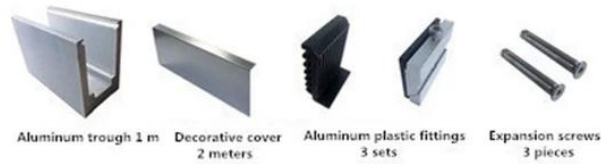

### LCH-B01

16 mm to 17.52 mm tempered glass

1 m aluminium groove contains the following accessories (excluding glass)

Aluminum trough 1 m    Waterproof tape 2 meters    Aluminum plastic fittings 3 sets    Expansion screws 3 pieces

### LCH-B02

16 mm to 17.52 mm tempered glass

1 m aluminium groove contains the following accessories (excluding glass)

Aluminum trough 1 m    Decorative cover 2 meters    Aluminum plastic fittings 3 sets    Expansion screws 3 pieces

LCH-A01

20 mm to 21.52 mm tempered glass

1 m aluminium groove contains the following accessories (excluding glass)

LCH-A02

20 mm to 21.52 mm tempered glass

1 m aluminium groove contains the following accessories (excluding glass)