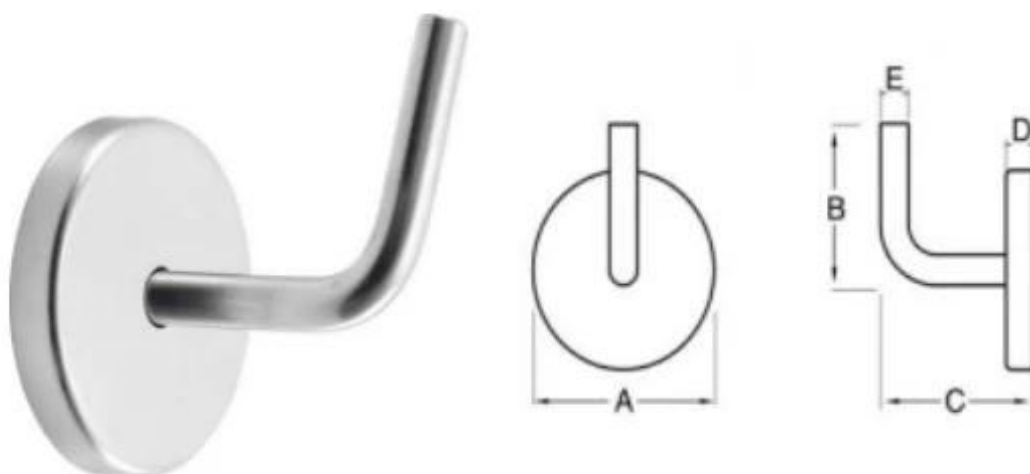

Beschrijving

--RVS 316 leuning haakjes P703

--Wandmontage

Product afbeelding

新编号	旧编号	A	B	C	D	E
P703	SBT-10	65	60	70	10	12

Project

Andere type leuning haken

STAINLESS STEEL BALUSTRADE AND FITTINGS

KEBIL 科比奧 SHENZHEN LAUNCH CO., LTD

<http://www.chinabalustrade.com>

STAND OFF

Model No. : SF-30	
Material	Stainless steel 304/316
Finish	Satin / mirror polished
Size	35*15mm cap, 30*25mm body, M3*110 bolt, silicon rubber gasket included

Model No. : SF-50	
Material	Stainless steel 304/316
Finish	Satin / mirror polished
Size	50*15mm cap, 50*30mm body, M3*120 bolt, silicon rubber gasket included

Model No. : SF-50 T	
Material	Stainless steel 304/316
Finish	Satin / mirror polished
Size	50*15mm cap, 50*30mm body, silicon rubber gasket included
Mounting plate size	290*160*15mm