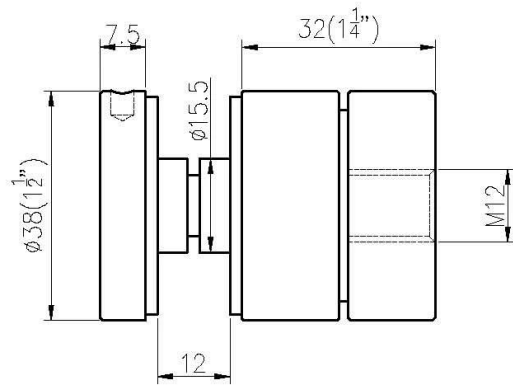

Afmetingen voor verstelbare standoff & bouten -

Bewerkte afwerking van 10-12mm roestvrijstalen verstelbare standoffklemmen-

Matte zwarte afwerking van 10-12mm roestvrijstalen verstelbare standoffklemmen -

Meer ontwerpen voor glazen standoffering:

Part No.	Material	Finish	Body	Bolt size
<ul style="list-style-type: none"> ▪ SF-30 ▪ SF-40 ▪ SF-50 ▪ SF-50A 	<ul style="list-style-type: none"> ▪ AISI 304 ▪ AISI 316 	<ul style="list-style-type: none"> ▪ Satin ▪ Mirror 	<ul style="list-style-type: none"> ▪ 30x10; 30x25mm ▪ 40x10; 40x30mm ▪ 50x12; 50x30mm ▪ 50x12; 50x50mm ▪ silicon rubber gasket included 	<ul style="list-style-type: none"> ▪ M10x120 bolt ▪ M10x72 wood screw ▪ M8x100 bolt ▪ M8 x72 wood screw

Part No.	Material	Finish	Body	Bolt size
<ul style="list-style-type: none"> ▪ SF-38Z 	<ul style="list-style-type: none"> ▪ AISI 304 ▪ AISI 316 	<ul style="list-style-type: none"> ▪ Satin ▪ Mirror 	<ul style="list-style-type: none"> ▪ hollow type ▪ 38x7.5;38x38mm ▪ silicon rubber gasket included 	<ul style="list-style-type: none"> ▪ M8x70 hexagonal screw

Part No.	Material	Finish	Body	Mounting plate size
<ul style="list-style-type: none"> ▪ SF-50T 	<ul style="list-style-type: none"> ▪ AISI 304 ▪ AISI 316 	<ul style="list-style-type: none"> ▪ Satin ▪ Mirror 	<ul style="list-style-type: none"> ▪ 50x10;50x30mm ▪ silicon rubber gasket included 	<ul style="list-style-type: none"> ▪ 200x100x10mm