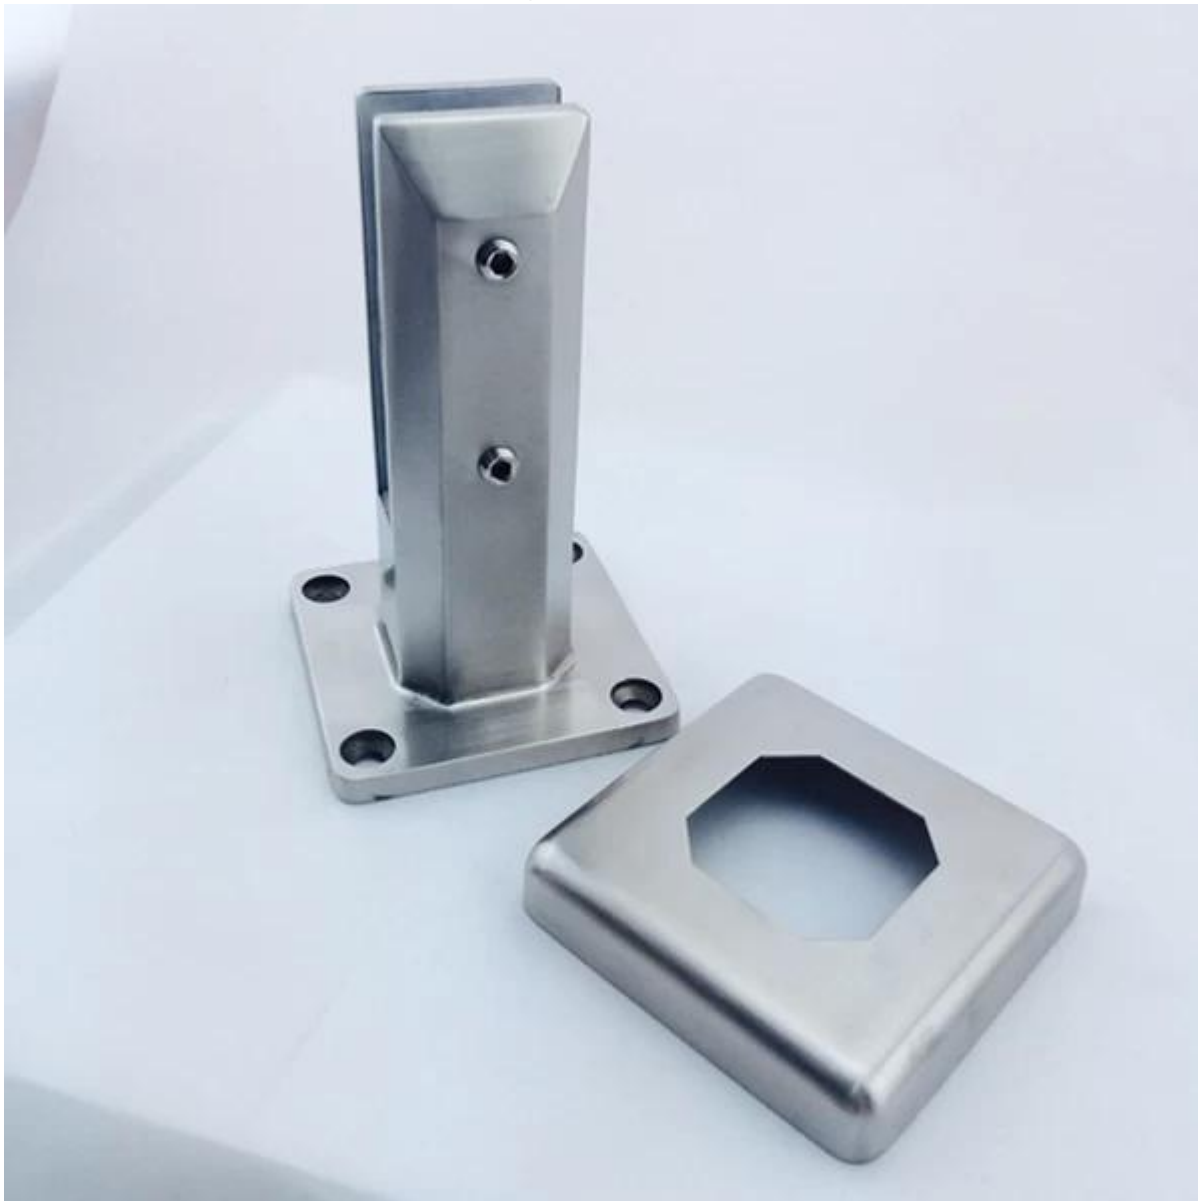

base plate spigot gor pool fence

spigot application	for swimming pool fence , frameless glass railing , deck glass railing .
spigot material	stainless steel 316
spigot quality	high quality, can be used near pool or sea,in rainy,snowy and windy weather
spigot finishing	satin/brushed or mirror polished
suit glass thickness	6mm/8mm/10mm/1076mm,12mm,12.76mm, 13.52mm
spigot package	plastic bag+small white box+carton 1 spigot for 1 white box 10 or 12 spigots for a carton
MOQ	1 set
shipping method	shipment is sent by courier like DHL, UPS,FEDEX etc for small quantity; shipment is sent by sea/vessel for big quantity
trade terms:	EXW,FOB,CNF,C&F,CIF etc
payment terms:	T/T(50/50;30/70),western union,alibaba escrow

SBM: square base plate spigot

RBM: round base plate spigot

RBM