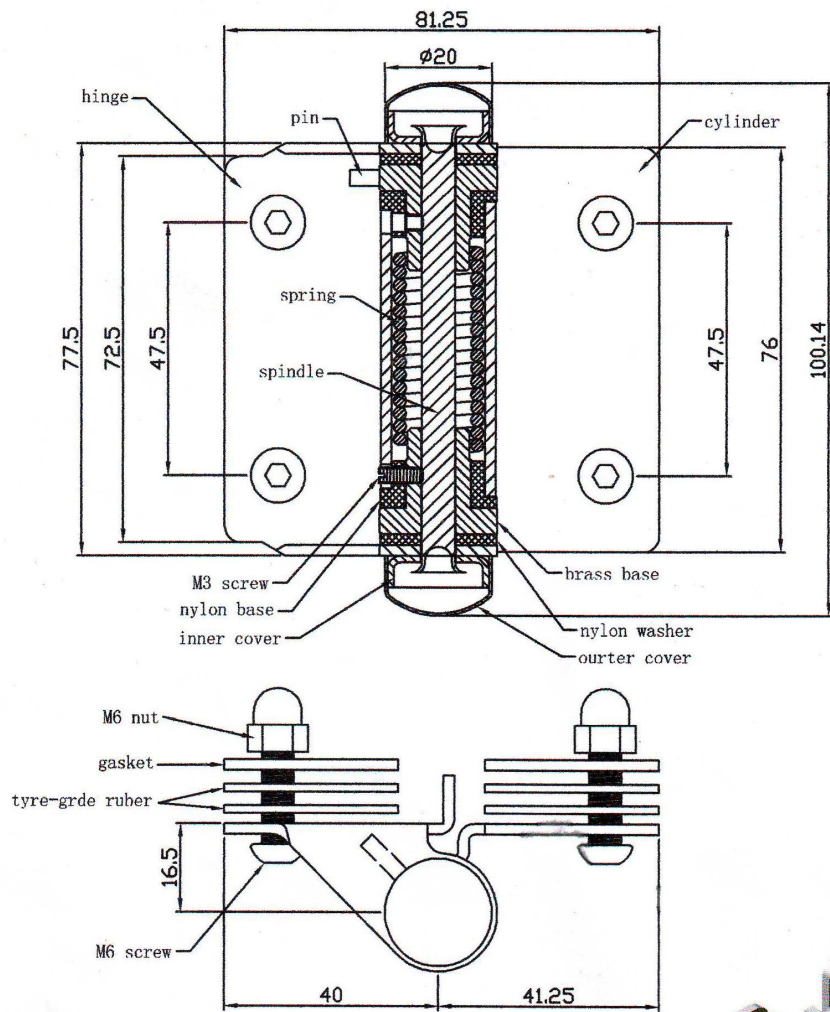

product tonen:
spiegelende afwerking