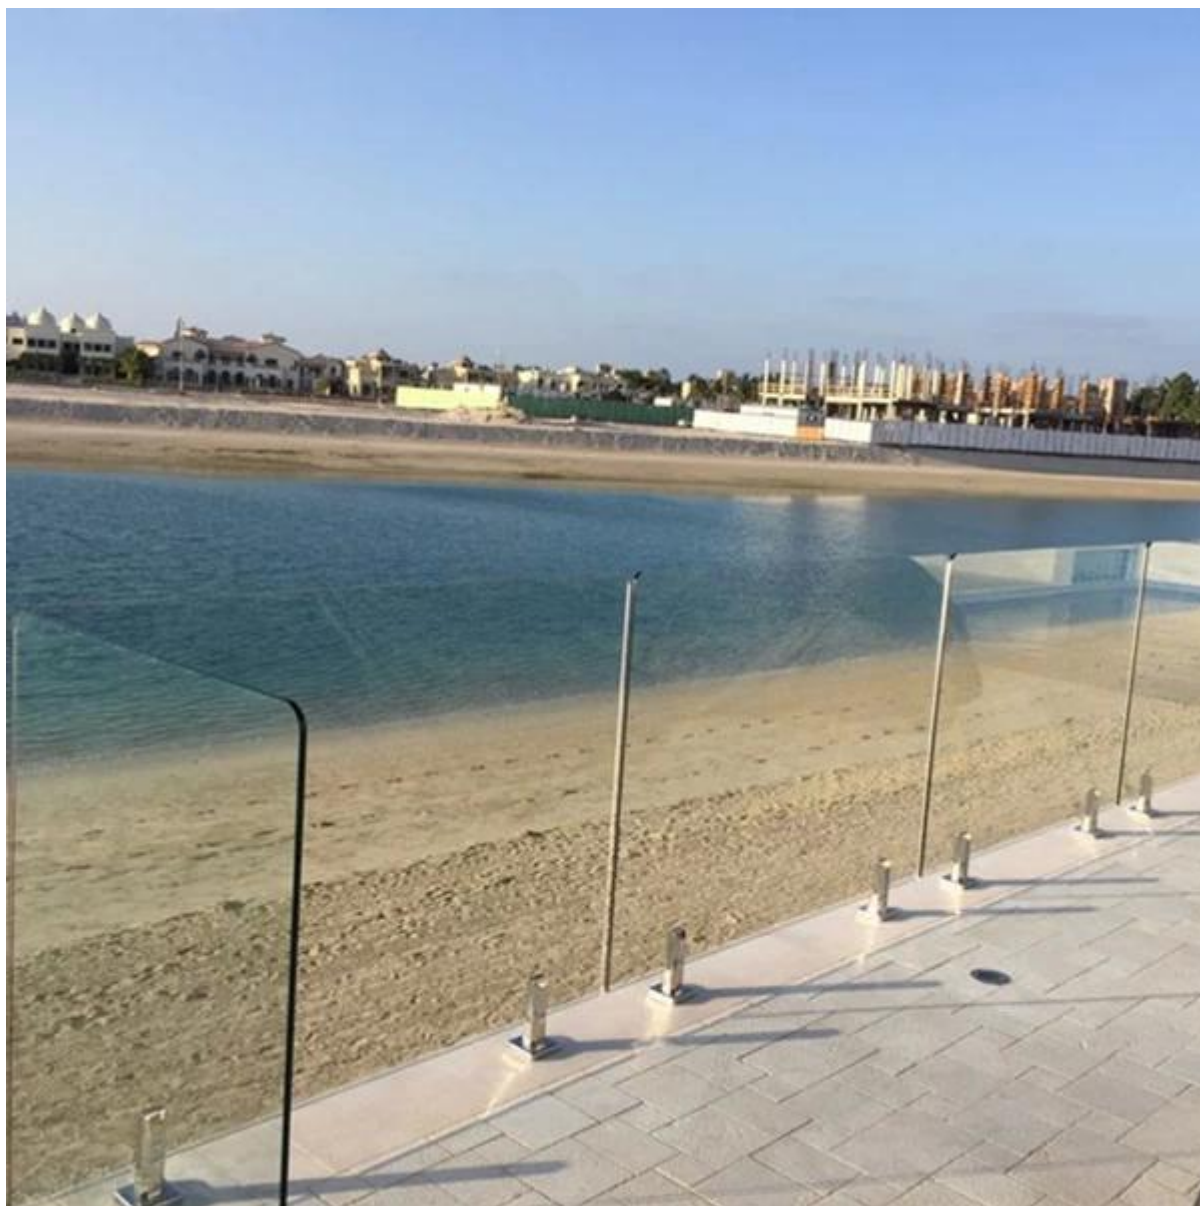

Bedankt voor uw attension en welkom om contact met mij. Dit is Susie Fu ^ . ^