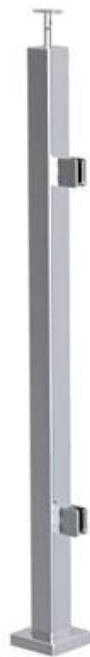

There are three different types of square balustrade post for outdoor balcony design.

1. one way end post

LCH-103

2. two way inline post

LCH-104

3. two way corner post

LCH-105

If you want to beautify your balcony and make it more security for your kids and your pets, please choose us and contact us without any hesitation.