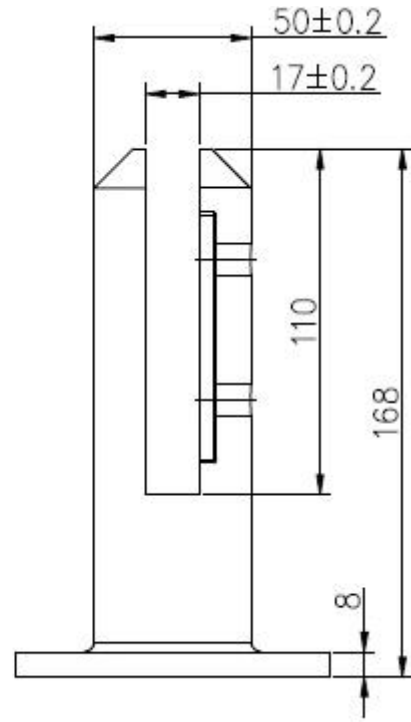

product tonen:
ronde bodemplaat glas spigot