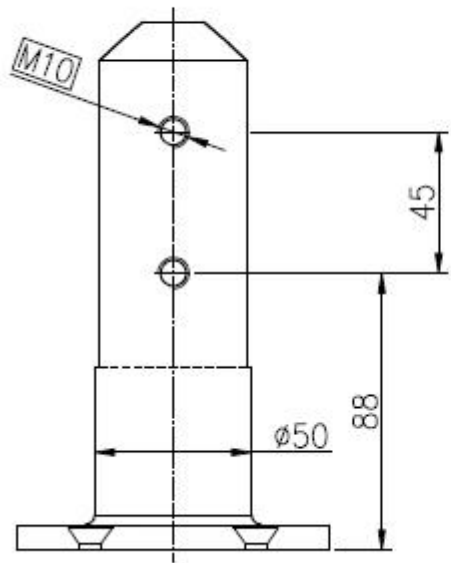

product tonen:
ronde bodemplaat glas spigot