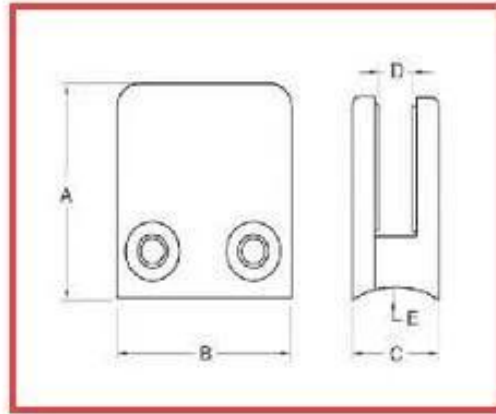

For glass thickness: 8-10mm

Model No.	A	B	C	D	E
G102	44	44	25	11	0
G102R	46	44	25	11	R-21.5