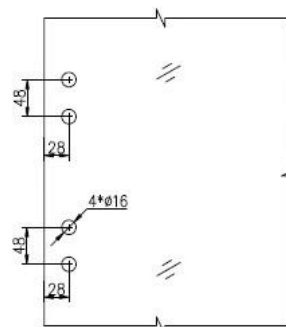

## Poniżej znajdują się wskazówki rysowania i montażu Dla lepszego zrozumienia

**KEBIL** 科比奧™  
www.launch-china.cn

### Glass gate hinge series

1. Glass-Glass hinge, Glass to Wall hinge and Glass to Round post hinge are suitable for 1000x1200mm glass gate 8-12mm thick . When you open the glass gate it will close automatically .
2. Our glass hinges are made by precision casting with stainless steel 316 material , satin and mirror finish optional .
3. Our hinges must be applied on tempered glass .

Glass to Glass

Glass to Round post

Glass to Wall

Hole dimensions