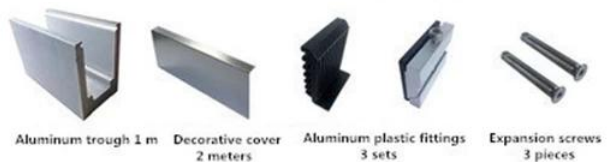

# installation

Inne modele aluminiowe kanał U możesz zainteresować

LCH-C01

12 mm to 13.14 mm tempered glass

1 m aluminium groove contains the following accessories (excluding glass)

LCH-C02

12 mm to 13.14 mm tempered glass

1 m aluminium groove contains the following accessories (excluding glass)

### LCH-D01

12 mm to 13.14 mm tempered glass

1 m aluminium groove contains the following accessories (excluding glass)

Aluminum trough 1 m    Waterproof tape 2 meters    Aluminum plastic fittings 3 sets    Expansion screws 3 pieces