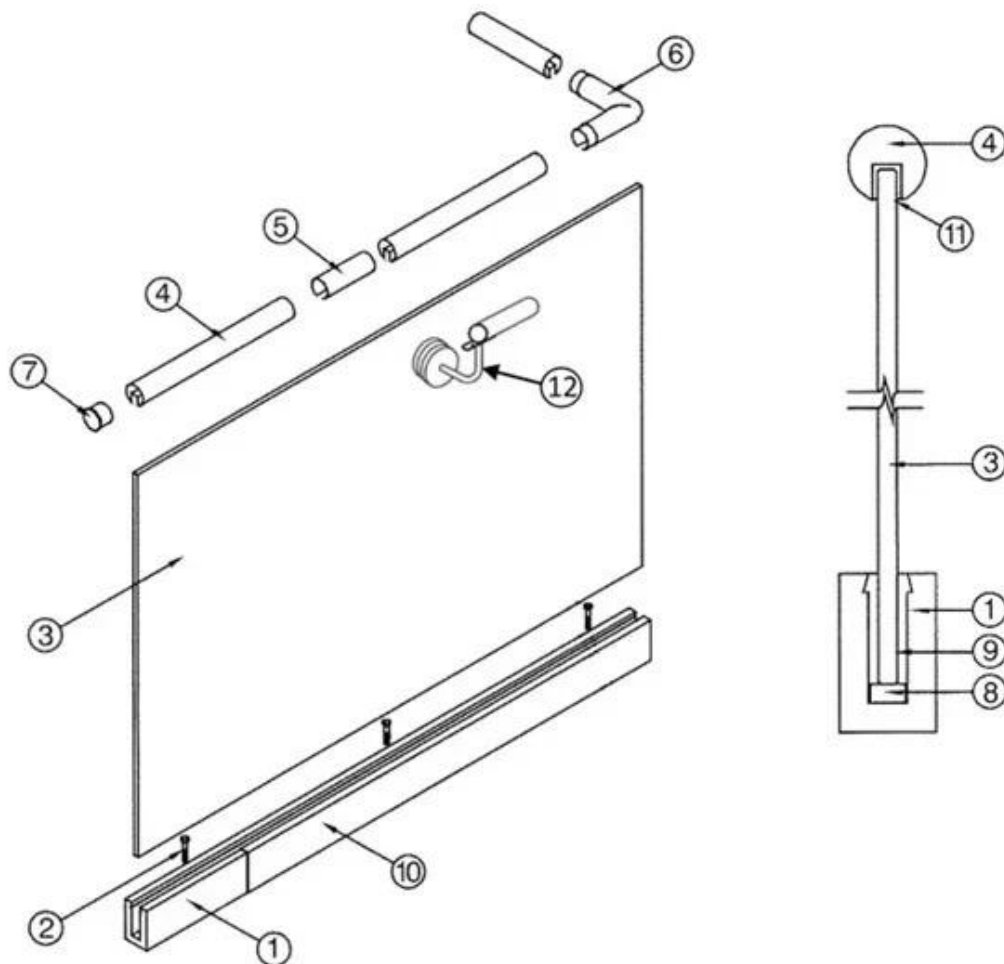

### LCH-B02

16 mm to 17.52 mm tempered glass

1 m aluminium groove contains the following accessories (excluding glass)

Aluminum trough 1 m    Decorative cover 2 meters    Aluminum plastic fittings 3 sets    Expansion screws 3 pieces

LCH-A01

20 mm to 21.52 mm tempered glass

1 m aluminium groove contains the following accessories (excluding glass)

LCH-A02

20 mm to 21.52 mm tempered glass

1 m aluminium groove contains the following accessories (excluding glass)

## Zdjęcia balustrady kanałów z hutbolnami

**KEBIL** 科比奥 SHENZHEN LAUNCH CO.LTD  
LAUNCH INTERNATIONAL LIMITED

Pakiet kanałowy aluminiowy U

Związane produkty- Ograniczenie szkła ze stali nierdzewnej C

**KEBIL** 科比奥® SHENZHEN LAUNCH CO.LTD  
LAUNCH INTERNATIONAL LIMITED

- |  |  |
|--|--|
| 1. Aluminum Railing Base   | 7. End Cap   |
| 2. Stainless Cap Screw   | 8. Setting Block                                     |
| 3. ½" Tempered Float Glass   | 9. Expansive Cement                                  |
| 4. Top Rail  | 10. Cladding   |
| 5. Splice  | 11. Protective Insert                                |
| 6. Corner fitting<br>(Horizontal Shown Vertical<br>Also Available) | 12. Handrail Brackets and Fittings<br>Also Available |