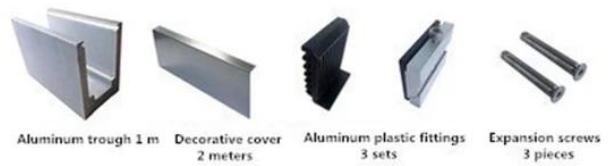

### LCH-B01

16 mm to 17.52 mm tempered glass

1 m aluminium groove contains the following accessories (excluding glass)

Aluminum trough 1 m    Waterproof tape 2 meters    Aluminum plastic fittings 3 sets    Expansion screws 3 pieces

### LCH-B02

16 mm to 17.52 mm tempered glass

1 m aluminium groove contains the following accessories (excluding glass)

Aluminum trough 1 m    Decorative cover 2 meters    Aluminum plastic fittings 3 sets    Expansion screws 3 pieces

LCH-A01

20 mm to 21.52 mm tempered glass

1 m aluminium groove contains the following accessories (excluding glass)

LCH-A02

20 mm to 21.52 mm tempered glass

1 m aluminium groove contains the following accessories (excluding glass)

## Zdjęcia balustrady kanałów z hutbolnami

**KEBIL** 科比奥 SHENZHEN LAUNCH CO.LTD  
LAUNCH INTERNATIONAL LIMITED

Pakiet kanałowy aluminiowy U

Związane produkty- Ograniczenie szkła ze stali nierdzewnej C

**KEBIL** 科比奥® SHENZHEN LAUNCH CO.LTD  
LAUNCH INTERNATIONAL LIMITED