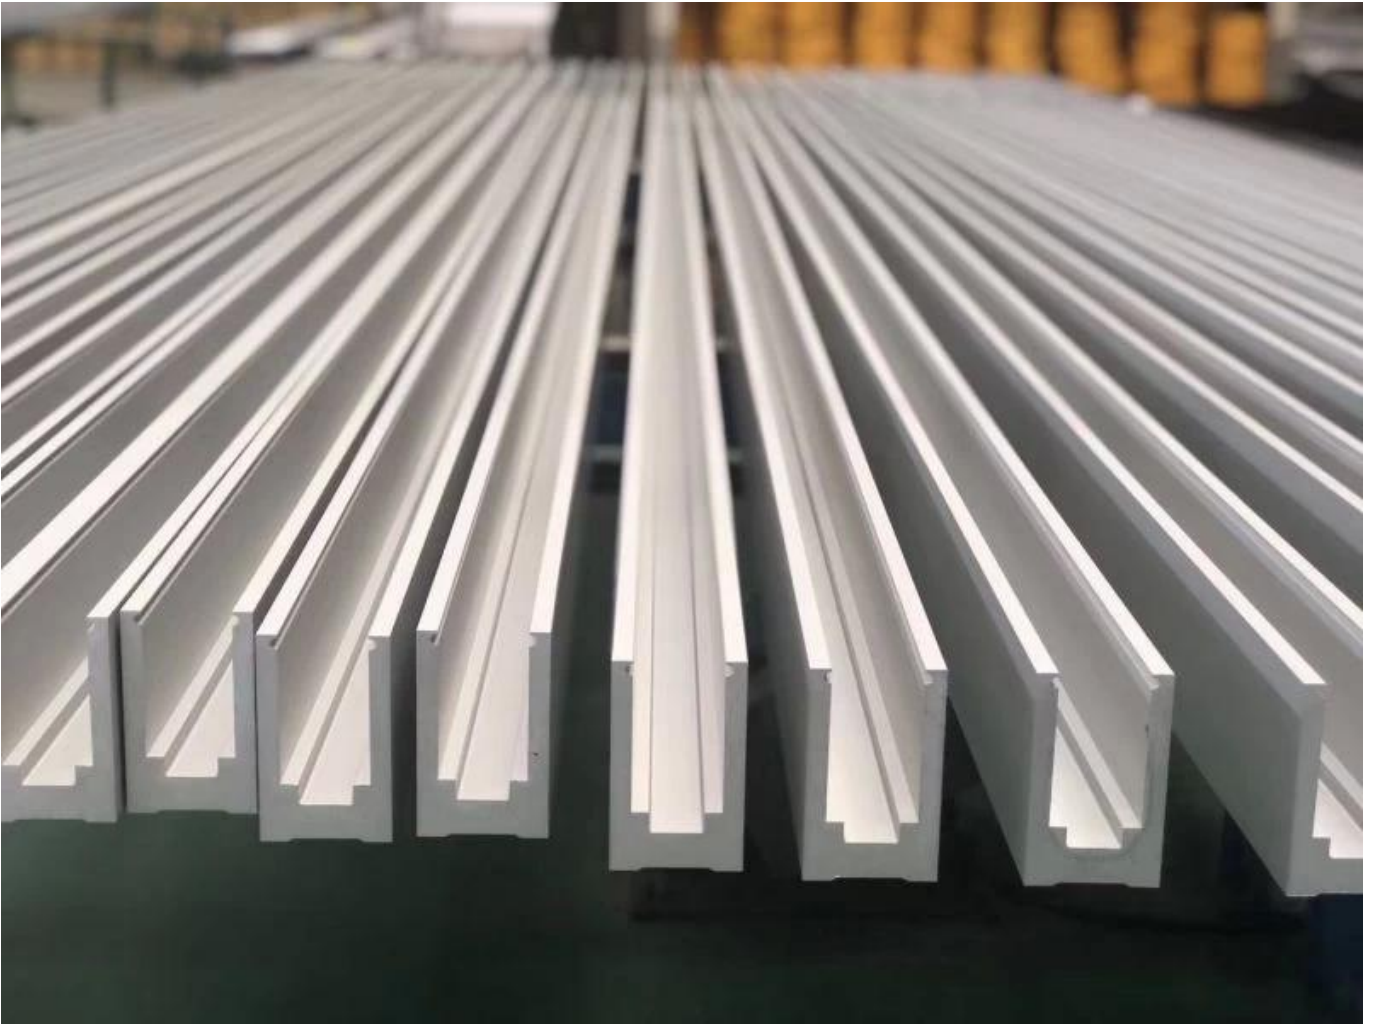

1 m aluminium groove contains the following accessories (excluding glass)

Aluminum trough 1 m

Decorative cover 2 meters

Aluminum plastic fittings 3 sets

Expansion screws 3 pieces

**Produkcja masowa i pakowanie**