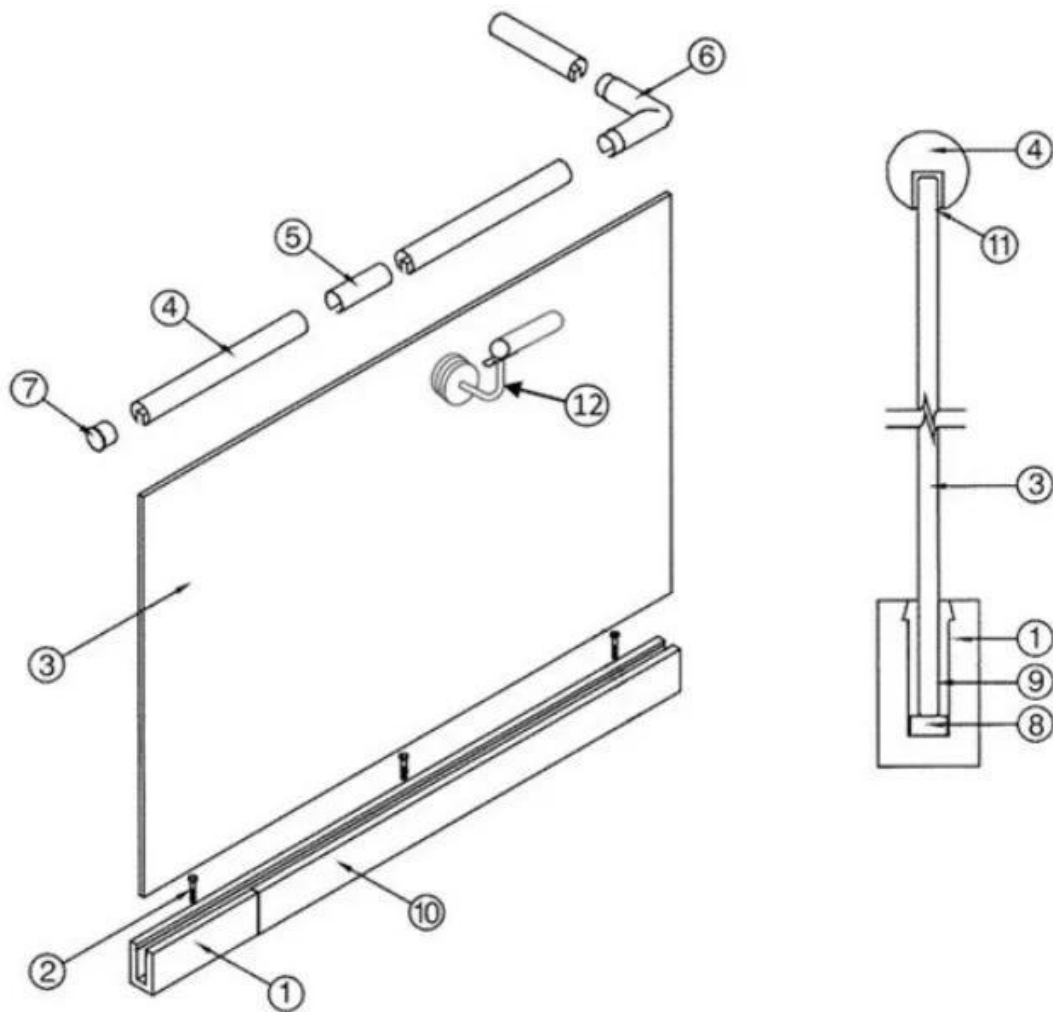

1. Aluminum Railing Base	7. End Cap
2. Stainless Cap Screw	8. Setting Block
3. 1/2" Tempered Float Glass	9. Expansive Cement
4. Top Rail	10. Cladding
5. Splice	11. Protective Insert
6. Corner fitting (Horizontal Shown Vertical Also Available)	12. Handrail Brackets and Fittings Also Available

Skontaktuj się z nami aby uzyskać więcej informacji:

Wendy: sales04@launch-china.cn

Telefon komórkowy / Whatsapp: 8615989339827