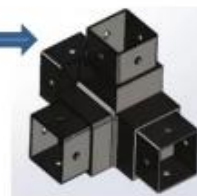

2-way tube connector

For tube dimensions Model  
40×20×1.5(mm) S400  
40×40×1.5(mm) S401  
50×50×1.5(mm) S501  
51×51×3.2(mm) S511  
25×25×1.2(mm) S251  
50×50×3.0(mm) S511A

3-way tube connector

For tube dimensions Model  
40×40×1.5(mm) S402  
51×51×3.2(mm) S512  
25×25×1.2(mm) S252  
50×50×3.0(mm) S512A

3-way tube connector

For tube dimensions Model  
30×30×1.5(mm) S303  
40×40×1.5(mm) S403  
50×50×2.0(mm) S503  
51×51×3.2(mm) S513  
25×25×1.2(mm) S253  
50×50×3.0(mm) S513A

4-way tube connector

For tube dimensions Model  
40×40×1.5(mm) S404  
50×50×2.0(mm) S504  
51×51×3.2(mm) S514  
25×25×1.2(mm) S254  
50×50×3.0(mm) S514A

4-way tube connector

For tube dimensions	Model
40×40×1.5(mm)	S405
25×25×1.2(mm)	S255
51×51×3.2(mm)	S515

**okrągły Rodzaj** Stainless Steel Pipe Corner Connector / rur łokcie: