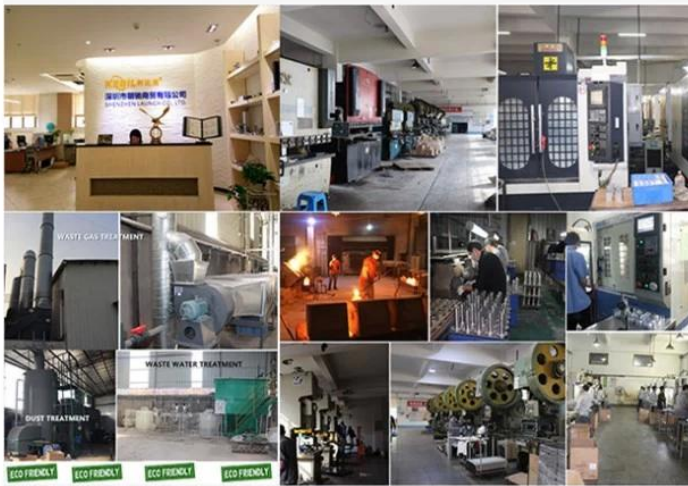

WHY CHOOSE US

15 YEARS EXPERIENCE

We have been manufacturing railing hardware since 2004.

ONE STOP SERVICE

We provide integrated railing solutions.
We manufacture.
We deliver.

PROFESSIONAL R&D TEAM

We have engineering experts for developing new products.

TOP QUALITY & GOOD PRICE

We are strict on quality control as well as cost evaluation.

ABOUT US

Shenzhen Launch Co., Ltd was established in 2004, located at Nanshan District, Shenzhen, and one hour by car from Hongkong International Airport. Our main products are high-grade building materials including stainless steel balustrade post, staircase handrail, balcony guardrail, swimming pool fence and other high-grade building materials. All the products are designed strictly according to the high-end market requirements. We have our own factory in Tangxia Town, Dongguan, with more than 50 sets of various precision equipments, such as CNC lathe, milling machine, punching machine, pipe cutter, argon welder, drilling machine, polisher, etc. which can provide customers with complete product processing services.