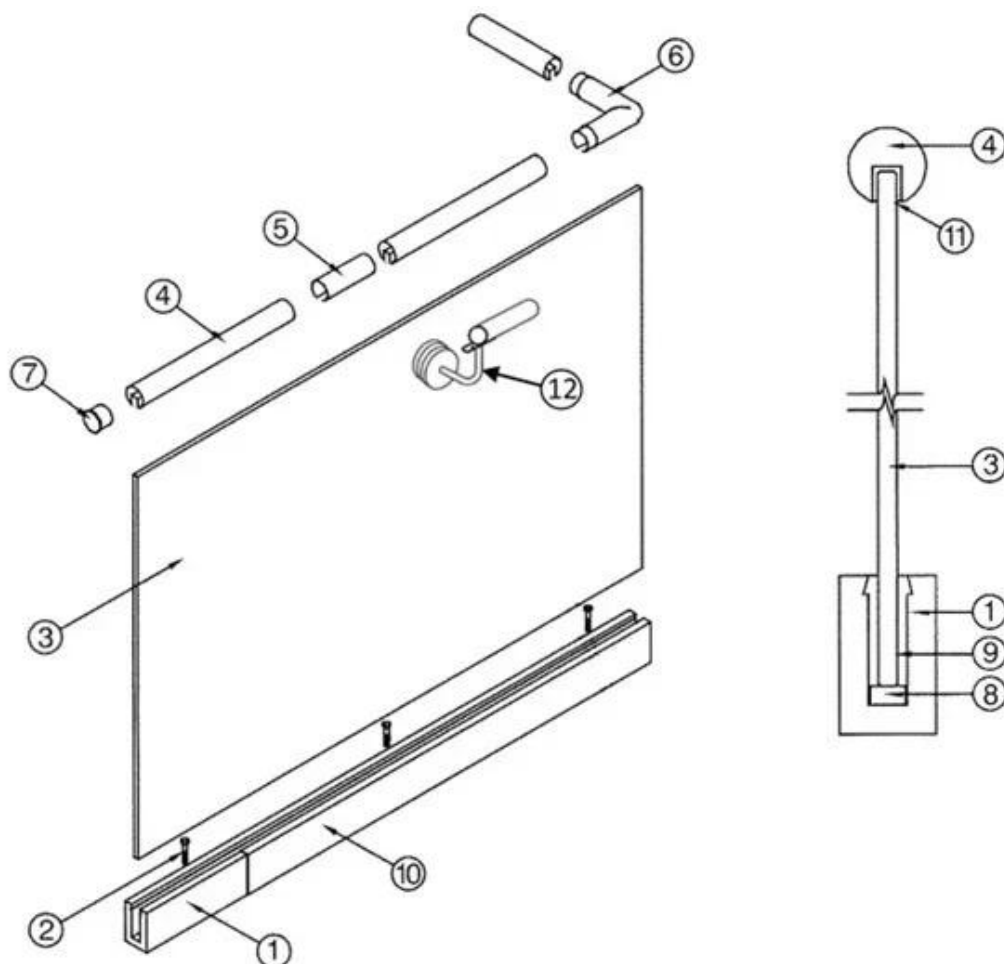

1. Aluminum Railing Base	7. End Cap
2. Stainless Cap Screw	8. Setting Block
3. ½" Tempered Float Glass	9. Expansive Cement
4. Top Rail	10. Cladding
5. Splice	11. Protective Insert
6. Corner fitting (Horizontal Shown Vertical Also Available)	12. Handrail Brackets and Fittings Also Available

Kontakt

Dziękujemy za wizytę ! Wszelkie pytania lub zapytanie, zostaw wiadomość. Wróci do Ciebie w ciągu 24 godzin.

Każde pilne zapytanie, skontaktuj się z nami poniżej:

-Kontakt: Wendy.

-E-mail: sales04@launch-china.cn.

-Office: (86-755) 86037559