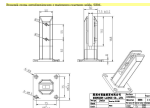

KEBILVIEW®