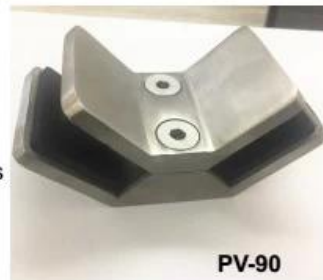

Wszystko typy szkło zaciski my zapewnić

Specifications of all glass clamps in our company

Drawing	Picture	Ref.	A	B	C	D	E
		G108	55	55	30	11	0
		G108R	58	55	30	11	R25.4
		G101	51	41	25	11	0
		G101R	55	41	25	11	R21.5/R25.4
		G102	44	44	25	11	0
		G102R	48	44	25	11	R21.5/R25.4
		G103	50	40	22	8	0
		G104	50	40	26	12	0
		G105	54	45	28	14	0
		G107	63	45	28	14	0
		G103R	52	40	22	8	R21.5
		G104R	52	40	26	12	R21.5
		G105R	58	45	28	14	R21.5/R25.4
		G107R	66	45	28	14	R21.5/R25.4
		G106	50	40	25	12	0
		G106R	52	40	25	12	R21.5/R25.4

BC-80x35

- Square 80x35mm clamps
- To hold **180°** glass panels
- For 8-12mm glass

CB-90

- Corner glass clamp
- To hold **90°** glass panels
- For 8-12mm glass

BC-60

- Round ϕ 60mm clamps
- To hold **180°** glass panels
- For 8-12mm glass