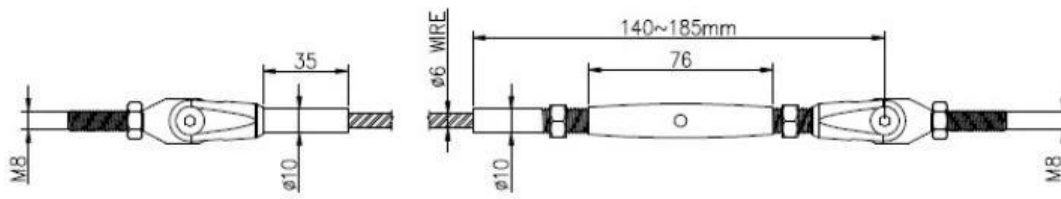

TOP QUALITY & GOOD PRICE

We are strict on quality control as well as cost evaluation.

ABOUT US

Shenzhen Launch Co., Ltd was established in 2004, located at Nanshan District, Shenzhen, and one hour by car from Hongkong International Airport. Our main products are high-grade building materials including stainless steel balustrade post, staircase handrail, balcony guardrail, swimming pool fence and other high-grade building materials. All the products are designed strictly according to the high-end market requirements. We have our own factory in Tangxia Town, Dongguan, with more than 50 sets of various precision equipments, such as CNC lathe, milling machine, punching machine, pipe cutter, argon welder, drilling machine, polisher, etc. which can provide customers with complete product processing services.

Produkt Pokazać

Produkt Nazwa	Wysokiej jakości regulowane hydrauliczne napinacze kabli ze stali nierdzewnej do systemu poręczy kablowych
Model Nie.	T804
Materiał	SS304 / SS316
Powierzchnia koniec	Satyna / Lustrolubtak jak klienci wymagają
Kabel średnica	4mm, 5mm, 6mm
Rodzaj śruby	mogą być mocowane śrubami do stali / betonu lub śrubami do drewna
Podanie	Wnętrz lub Na wolnym powietrzu kabel balustrad system

Techniczny Rysunek

Zdjęcia produkcyjne

Inny rodzaj kabli napinaczy dostępny

Instalacja

T803 cable fitting , installation instructions

Type 1: without hydraulic crimper

Type 2: with hydraulic crimper

Mount to steel or concrete