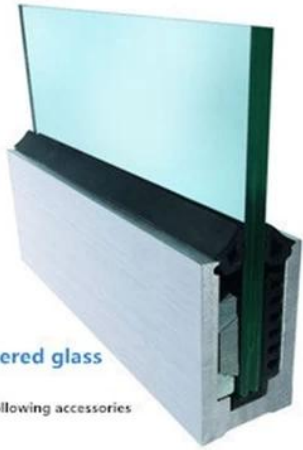

### LCH-B01

16 mm to 17.52 mm tempered glass

1 m aluminium groove contains the following accessories (excluding glass)

### LCH-B02

16 mm to 17.52 mm tempered glass

1 m aluminium groove contains the following accessories (excluding glass)

## LCH-C01 / A02: bez / z okładziną do użytku ze szkłem 12 mm do 13,14 mm

### LCH-C01

12 mm to 13.14 mm tempered glass

1 m aluminium groove contains the following accessories (excluding glass)