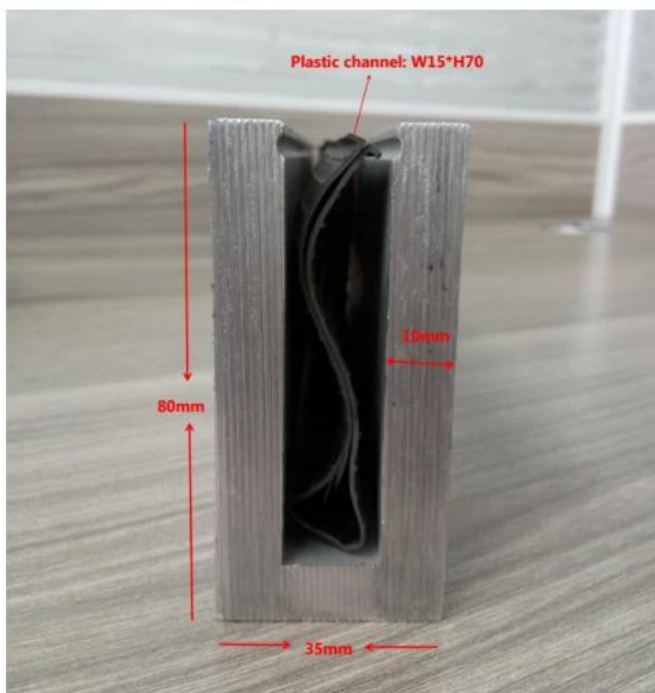

Waterproof tape 2 meters

Aluminum plastic fittings 3 sets

Expansion screws 3 pieces

LCH-D02

12 mm to 13.14 mm tempered glass

1 m aluminium groove contains the following accessories (excluding glass)

Aluminum trough 1 m

Small profile: for glass thickness 10-12.76mm

Big profile: for glass thickness 20-30mm

**PORĘCZ RURY SŁOTOWEJ:**