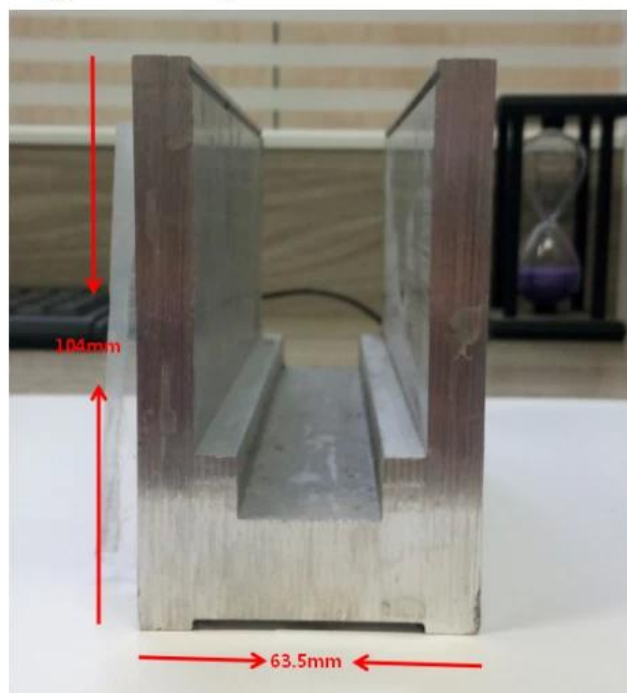

Waterproof tape 2 meters

Aluminum plastic fittings 3 sets

Expansion screws 3 pieces

LCH-D02

12 mm to 13.14 mm tempered glass

1 m aluminium groove contains the following accessories (excluding glass)

Aluminum trough 1 m

Small profile: for glass thickness 10-12.76mm

Big profile: for glass thickness 20-30mm

**PORĘCZ RURY SŁOTOWEJ:**