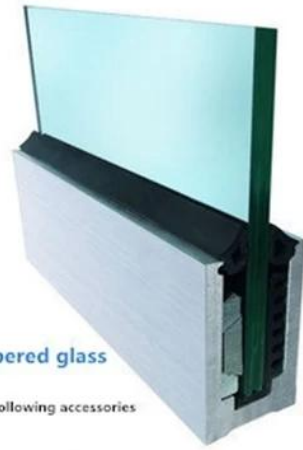

1 m aluminium groove contains the following accessories (excluding glass)

Aluminum trough 1 m

Waterproof tape 2 meters

Aluminum plastic fittings 3 sets

Expansion screws 3 pieces

**LCH-A02**

20 mm to 21.52 mm tempered glass

1 m aluminium groove contains the following accessories (excluding glass)

Aluminum trough 1 m

Decorative cover 2 meters

Aluminum plastic fittings 3 sets

Expansion screws 3 pieces

LCH-B01 / A02: bez / z okładziną do użytku ze szkłem 16 mm do 17,52 mm

### LCH-B01

16 mm to 17.52 mm tempered glass

1 m aluminium groove contains the following accessories (excluding glass)

### LCH-B02

16 mm to 17.52 mm tempered glass

1 m aluminium groove contains the following accessories (excluding glass)