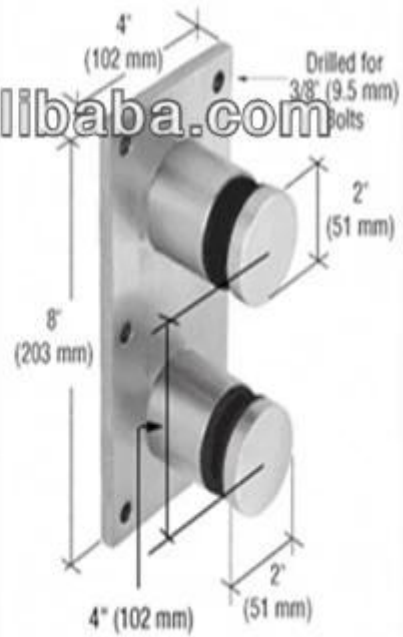

SF-30

Model no. : SF-50 T	
Material	Stainless steel 304/ 316
Finish	Satin / mirror polished
Size	50*10mm cap, 50*30 mm body, silicon rubber gasket included
Mounting plate size	200*100*10mm

SF-50

## Standoff Bracket

Item: glass rail standoff

Item no.: SF

Material: stainless steel 304 or 316

Finish : satin / mirror polished

launch-china.en.alibaba.com

Szyna górna poręcz dla bezramowa

[porcelana 12mm balustrady ze szkła hartowanego szkła króćca na dole i na górze szyny szcelinowe na balkonie](#)

## Round top rail

For 12mm glass

Material	Stainless steel 316/316L
Finish	Mirror or satin
Dimension	Dia 25.4mm , groove 14*14 mm , 5.8 meter per length

## Square top rail

For 12mm glass

Material	Stainless steel 316/316L
Finish	Mirror or satin
Dimension	25*21mm , groove 14*14 mm , 5.8 meter per length