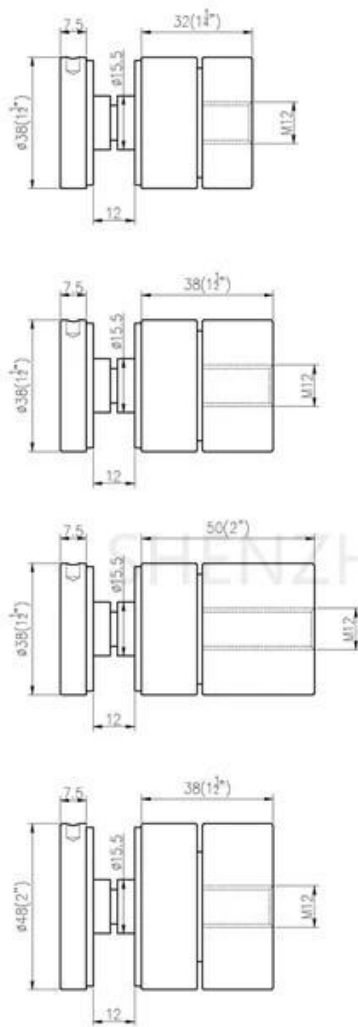

Inne modele stojaków szklanych jak poniżej

SF-50T

SF-50A

SF-50

SF-38

SF-38Z

SF-30

Part No.	Material	Finish	Body	Bolt size
<ul style="list-style-type: none"> ▪ SF-30 ▪ SF-40 ▪ SF-50 ▪ SF-50A 	<ul style="list-style-type: none"> ▪ AISI 304 ▪ AISI 316 	<ul style="list-style-type: none"> ▪ Satin ▪ Mirror 	<ul style="list-style-type: none"> ▪ 30x10; 30x25mm ▪ 40x10; 40x30mm ▪ 50x12; 50x30mm ▪ 50x12; 50x50mm ▪ silicon rubber gasket included 	<ul style="list-style-type: none"> ▪ M10x120 bolt ▪ M10x72 wood screw ▪ M8x100 bolt ▪ M8 x72 wood screw

Part No.	Material	Finish	Body	Bolt size
<ul style="list-style-type: none"> ▪ SF-38Z 	<ul style="list-style-type: none"> ▪ AISI 304 ▪ AISI 316 	<ul style="list-style-type: none"> ▪ Satin ▪ Mirror 	<ul style="list-style-type: none"> ▪ hollow type ▪ 38x7.5;38x38mm ▪ silicon rubber gasket included 	<ul style="list-style-type: none"> ▪ M8x70 hexagonal screw

Part No.	Material	Finish	Body	Mounting plate size
<ul style="list-style-type: none"> ▪ SF-50T 	<ul style="list-style-type: none"> ▪ AISI 304 ▪ AISI 316 	<ul style="list-style-type: none"> ▪ Satin ▪ Mirror 	<ul style="list-style-type: none"> ▪ 50x10;50x30mm ▪ silicon rubber gasket included 	<ul style="list-style-type: none"> ▪ 200x100x10mm