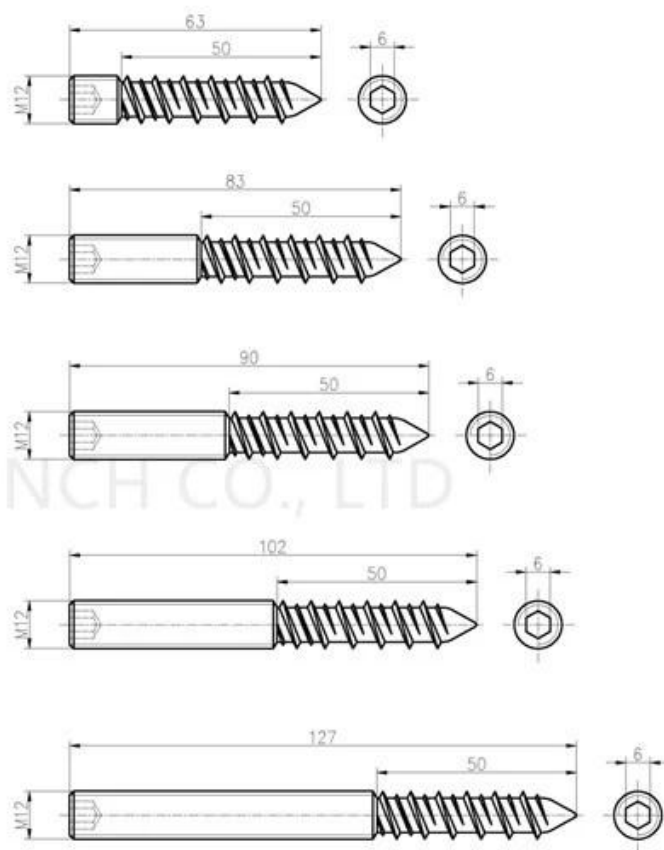

Inne modele stojaków szklanych jak poniżej

SF-50T

SF-50A

SF-50

SF-38

SF-38Z

SF-30

Part No.	Material	Finish	Body	Bolt size
<ul style="list-style-type: none"> ▪ SF-30 ▪ SF-40 ▪ SF-50 ▪ SF-50A 	<ul style="list-style-type: none"> ▪ AISI 304 ▪ AISI 316 	<ul style="list-style-type: none"> ▪ Satin ▪ Mirror 	<ul style="list-style-type: none"> ▪ 30x10; 30x25mm ▪ 40x10; 40x30mm ▪ 50x12; 50x30mm ▪ 50x12; 50x50mm ▪ silicon rubber gasket included 	<ul style="list-style-type: none"> ▪ M10x120 bolt ▪ M10x72 wood screw ▪ M8x100 bolt ▪ M8 x72 wood screw

Part No.	Material	Finish	Body	Bolt size
<ul style="list-style-type: none"> ▪ SF-38Z 	<ul style="list-style-type: none"> ▪ AISI 304 ▪ AISI 316 	<ul style="list-style-type: none"> ▪ Satin ▪ Mirror 	<ul style="list-style-type: none"> ▪ hollow type ▪ 38x7.5;38x38mm ▪ silicon rubber gasket included 	<ul style="list-style-type: none"> ▪ M8x70 hexagonal screw

Part No.	Material	Finish	Body	Mounting plate size
<ul style="list-style-type: none"> ▪ SF-50T 	<ul style="list-style-type: none"> ▪ AISI 304 ▪ AISI 316 	<ul style="list-style-type: none"> ▪ Satin ▪ Mirror 	<ul style="list-style-type: none"> ▪ 50x10;50x30mm ▪ silicon rubber gasket included 	<ul style="list-style-type: none"> ▪ 200x100x10mm