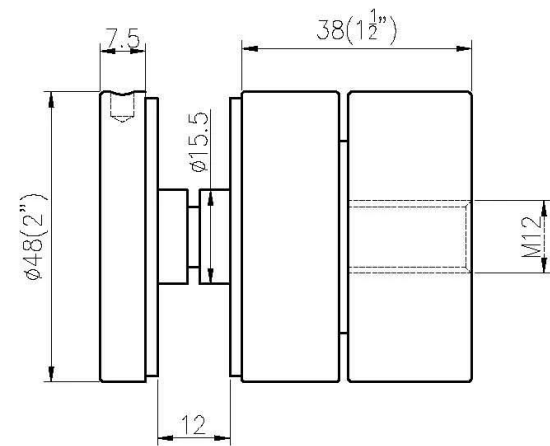

Wymiary do regulowanego standoffa i śruby -

Obrabiane wykończenie 10-12 mm regulowane zaciski standoff

Matowe czarne wykończenie 10-12mm Regulowane zaciski standoffowe -

Więcej projektów standoffa szkła:

Part No.	Material	Finish	Body	Bolt size
<ul style="list-style-type: none"> ▪ SF-30 ▪ SF-40 ▪ SF-50 ▪ SF-50A 	<ul style="list-style-type: none"> ▪ AISI 304 ▪ AISI 316 	<ul style="list-style-type: none"> ▪ Satin ▪ Mirror 	<ul style="list-style-type: none"> ▪ 30x10; 30x25mm ▪ 40x10; 40x30mm ▪ 50x12; 50x30mm ▪ 50x12; 50x50mm ▪ silicon rubber gasket included 	<ul style="list-style-type: none"> ▪ M10x120 bolt ▪ M10x72 wood screw ▪ M8x100 bolt ▪ M8 x72 wood screw

Part No.	Material	Finish	Body	Bolt size
<ul style="list-style-type: none"> ▪ SF-38Z 	<ul style="list-style-type: none"> ▪ AISI 304 ▪ AISI 316 	<ul style="list-style-type: none"> ▪ Satin ▪ Mirror 	<ul style="list-style-type: none"> ▪ hollow type ▪ 38x7.5;38x38mm ▪ silicon rubber gasket included 	<ul style="list-style-type: none"> ▪ M8x70 hexagonal screw

Part No.	Material	Finish	Body	Mounting plate size
<ul style="list-style-type: none"> ▪ SF-50T 	<ul style="list-style-type: none"> ▪ AISI 304 ▪ AISI 316 	<ul style="list-style-type: none"> ▪ Satin ▪ Mirror 	<ul style="list-style-type: none"> ▪ 50x10;50x30mm ▪ silicon rubber gasket included 	<ul style="list-style-type: none"> ▪ 200x100x10mm