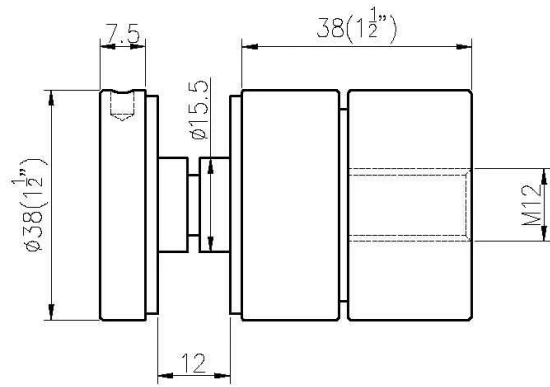

Wymiary do regulowanego standoffa i śruby -

Obrabiane wykończenie 10-12 mm regulowane zaciski standoff

Matowe czarne wykończenie 10-12mm Regulowane zaciski standoffowe -

Więcej projektów standoffa szkła:

Part No.	Material	Finish	Body	Bolt size
<ul style="list-style-type: none"> ▪ SF-30 ▪ SF-40 ▪ SF-50 ▪ SF-50A 	<ul style="list-style-type: none"> ▪ AISI 304 ▪ AISI 316 	<ul style="list-style-type: none"> ▪ Satin ▪ Mirror 	<ul style="list-style-type: none"> ▪ 30x10; 30x25mm ▪ 40x10; 40x30mm ▪ 50x12; 50x30mm ▪ 50x12; 50x50mm ▪ silicon rubber gasket included 	<ul style="list-style-type: none"> ▪ M10x120 bolt ▪ M10x72 wood screw ▪ M8x100 bolt ▪ M8 x72 wood screw

Part No.	Material	Finish	Body	Bolt size
<ul style="list-style-type: none"> ▪ SF-38Z 	<ul style="list-style-type: none"> ▪ AISI 304 ▪ AISI 316 	<ul style="list-style-type: none"> ▪ Satin ▪ Mirror 	<ul style="list-style-type: none"> ▪ hollow type ▪ 38x7.5;38x38mm ▪ silicon rubber gasket included 	<ul style="list-style-type: none"> ▪ M8x70 hexagonal screw

Part No.	Material	Finish	Body	Mounting plate size
<ul style="list-style-type: none"> ▪ SF-50T 	<ul style="list-style-type: none"> ▪ AISI 304 ▪ AISI 316 	<ul style="list-style-type: none"> ▪ Satin ▪ Mirror 	<ul style="list-style-type: none"> ▪ 50x10;50x30mm ▪ silicon rubber gasket included 	<ul style="list-style-type: none"> ▪ 200x100x10mm