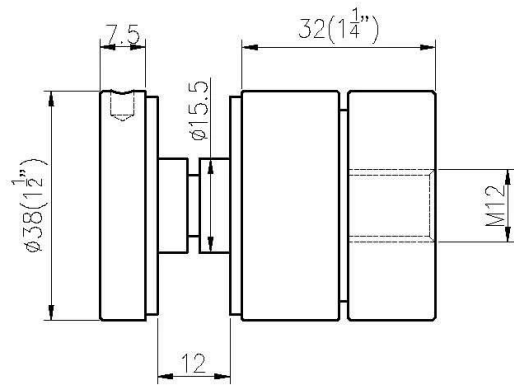

Wymiary do regulowanego standoffa i śruby -

Obrabiane wykończenie 10-12 mm regulowane zaciski standoff

Matowe czarne wykończenie 10-12mm Regulowane zaciski standoffowe -

Więcej projektów standoffa szkła:

Part No.	Material	Finish	Body	Bolt size
<ul style="list-style-type: none"> ▪ SF-30 ▪ SF-40 ▪ SF-50 ▪ SF-50A 	<ul style="list-style-type: none"> ▪ AISI 304 ▪ AISI 316 	<ul style="list-style-type: none"> ▪ Satin ▪ Mirror 	<ul style="list-style-type: none"> ▪ 30x10; 30x25mm ▪ 40x10; 40x30mm ▪ 50x12; 50x30mm ▪ 50x12; 50x50mm ▪ silicon rubber gasket included 	<ul style="list-style-type: none"> ▪ M10x120 bolt ▪ M10x72 wood screw ▪ M8x100 bolt ▪ M8 x72 wood screw

Part No.	Material	Finish	Body	Bolt size
<ul style="list-style-type: none"> ▪ SF-38Z 	<ul style="list-style-type: none"> ▪ AISI 304 ▪ AISI 316 	<ul style="list-style-type: none"> ▪ Satin ▪ Mirror 	<ul style="list-style-type: none"> ▪ hollow type ▪ 38x7.5;38x38mm ▪ silicon rubber gasket included 	<ul style="list-style-type: none"> ▪ M8x70 hexagonal screw

Part No.	Material	Finish	Body	Mounting plate size
<ul style="list-style-type: none"> ▪ SF-50T 	<ul style="list-style-type: none"> ▪ AISI 304 ▪ AISI 316 	<ul style="list-style-type: none"> ▪ Satin ▪ Mirror 	<ul style="list-style-type: none"> ▪ 50x10;50x30mm ▪ silicon rubber gasket included 	<ul style="list-style-type: none"> ▪ 200x100x10mm