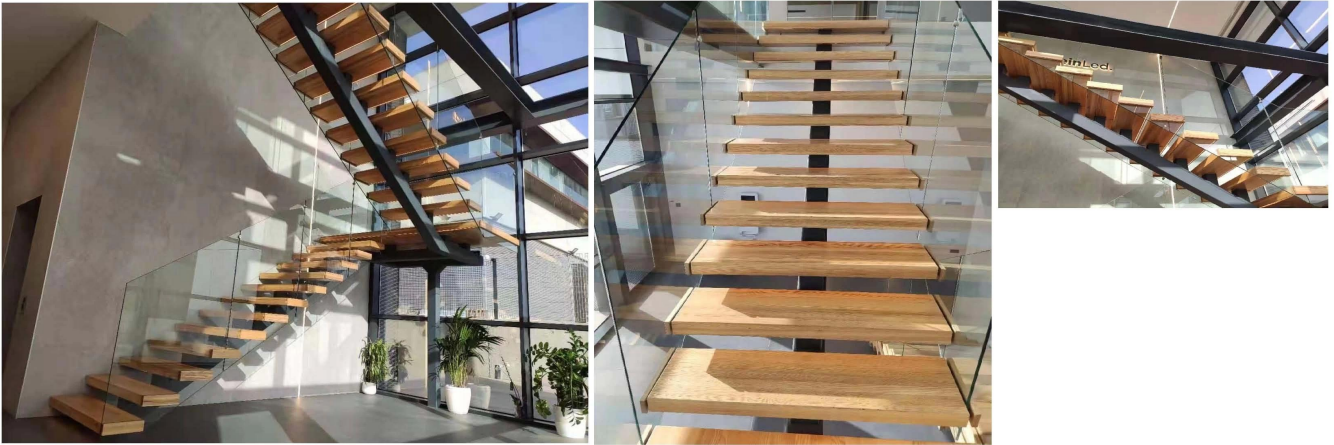

## Railing Options

U channel glass railing

standoff glass railing

rod railing

cable railing

## Top-handrail options

wood

stainless steel

stainless steel

pvc

单龙骨楼梯 Mono Stringer stairs • Ireland stair  
玻璃护栏 Glass railing

单龙骨楼梯 Single Stringer stairs  
不锈钢拉杆木扶手 Stainless steel rod wooden handrail

单龙骨楼梯 Single Stringer U shape stairs for Spain client

玻璃护栏 Glass handrail 镜钉护栏 Standoff glass railing with wood cover

单龙骨楼梯 Single Stringer stairs

玻璃护栏 Glass handrail 镜钉护栏 Standoff glass handrail

侧装不锈钢圆管扶手

Side-mounted stainless steel round tube handrail