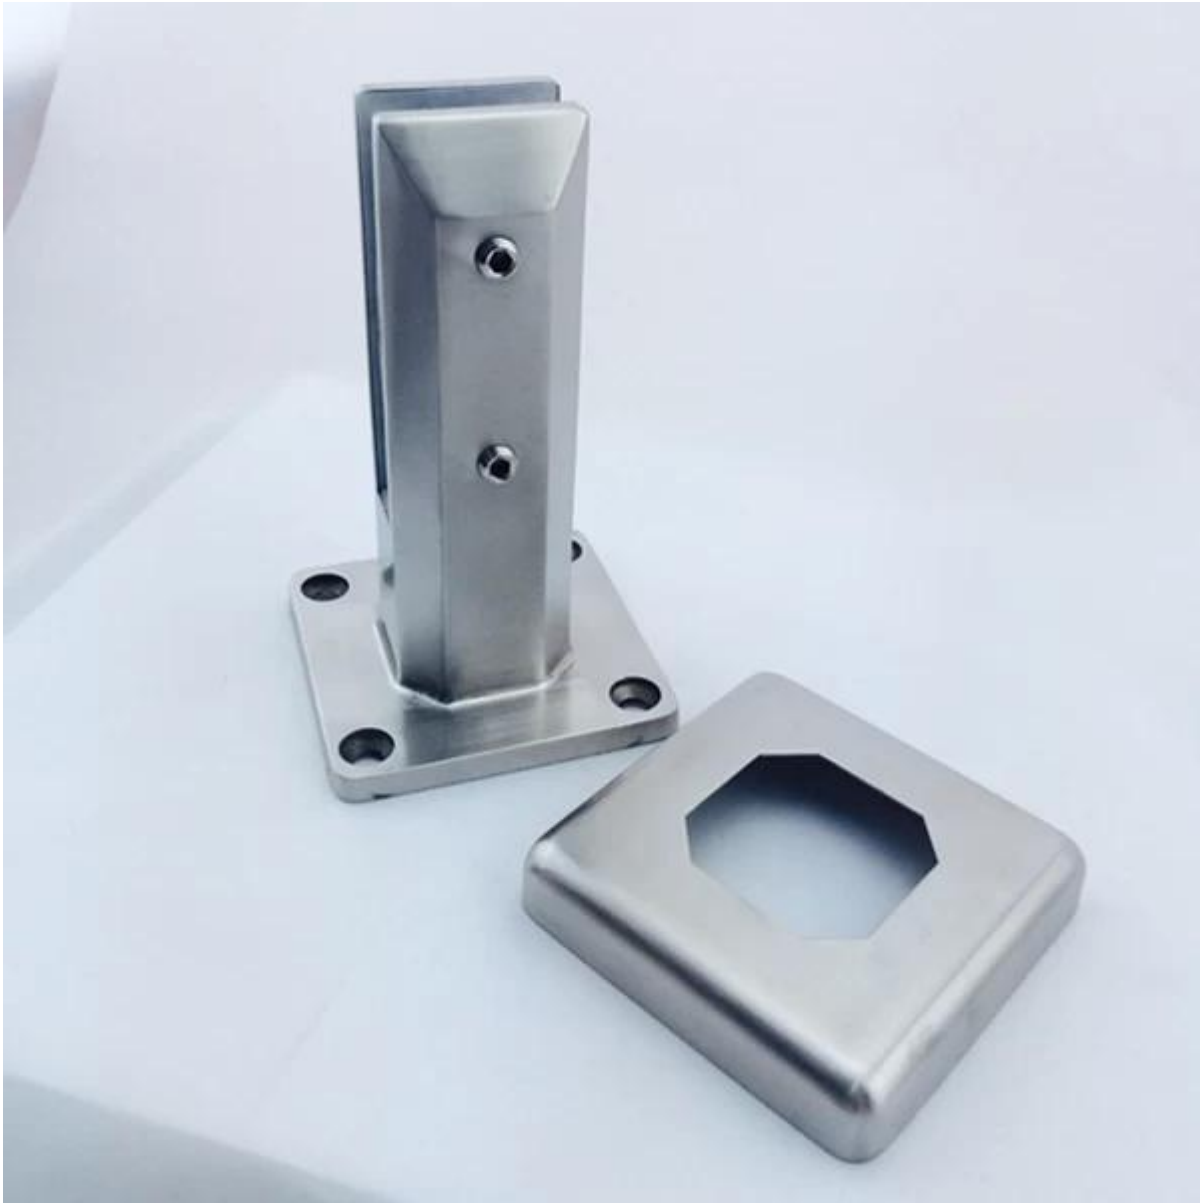

## square deck mount glass spigot 316 stainless steel

### □ Specs.

- 316,316L, 2205 stainless steel
- anti-rust
- polished
- brushed
- square deck mount type , popular design
- 168mm high

### □ Photos of square deck mount glass spigot 316 stainless steel

Mirror finish

**SBM**

Satin finish