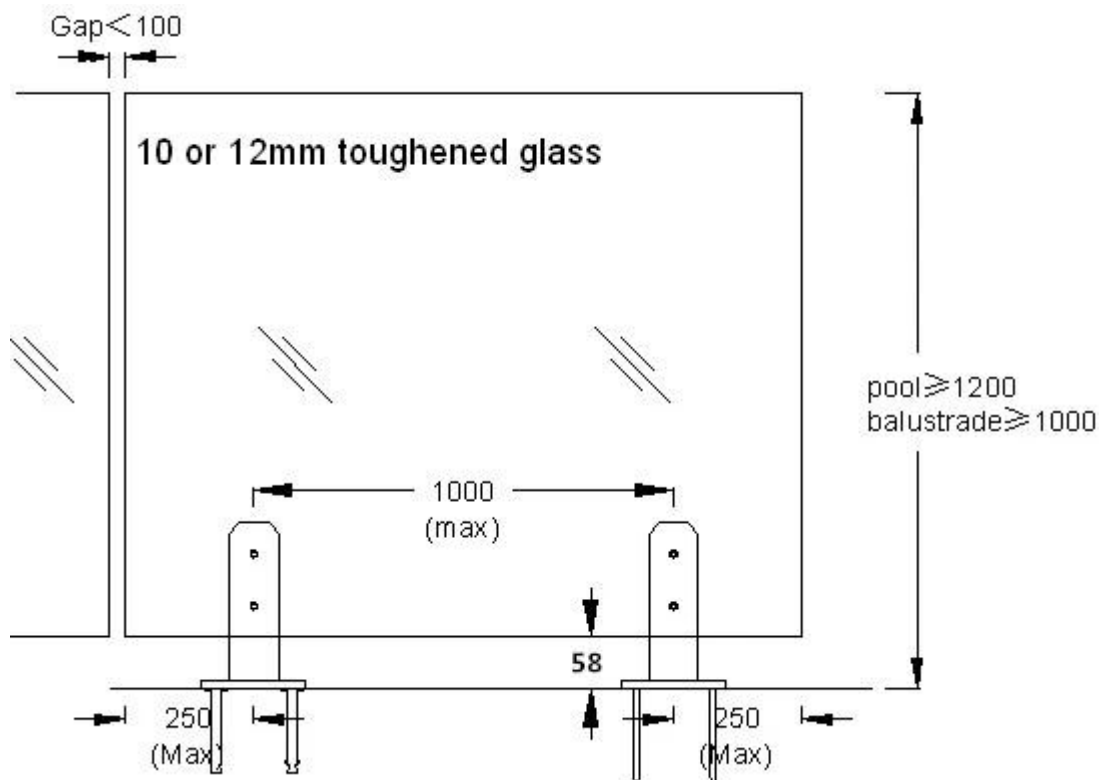

Szkoło Czop RBM Wprowadzenie

Czop RBM szkło wymiar:

Tworzywo:

Marine grade 316 Stainless Steel material to maximize the products life and appearance. This premium quality material is low carbon, anty rdza - tough, durable, excellent resistance to corrosion, suitable for outdoor uses.

Powierzchnia:

Finished with a fantastic high quality mirror polished finish.

Pobierz [Szkoło kurek RBM rysunek techniczny](#) tutaj.

Szkło Czop RBM Funkcja:

- 1.Strong friction clamping system for NO HOLE glass, quick and easy to DIY Install. You can put as many clamps as you like along larger panels of glass.
- 2.Glass czopy są stałe ze stali nierdzewnej! Nie Hollow!
- 3.Suits 10-12mm hartowane szkło.
- 4.Designed and manufactured according to Australian Standard for swimming pool fencing safety, Australia Balustrade Standard ASI NZS.

Szkło Czop RBM Zastosowanie:

Stainless steel glass spigots used for fixing glass of swimming pool fencing walls for outdoor living, antirust and very durable.

Nice-

looking mini posts apply to support 10 or 12mm fully frameless glass for fence in home & garden.

Glass gator clamps for the construction of glass handrails for a beautiful stair balustrade or balcony.

Szkło Czop RBM Instalacja DIY:

- 1.Mark poza linię środkową proponowanej szklanego ogrodzenia.
- 2.Determine spigot location and mark out the hole positions, drill the required holes.
- 3.Bolt the base plated spigot into position using the expansion screws for concrete/pavings/tiles or timber screws for wooden decking.
- 4.Fit zaślepkę przed zainstalowaniem bezramowe szyby.
- 5.Install the glass to the spigots and tighten the clamp with supplied Allen key.