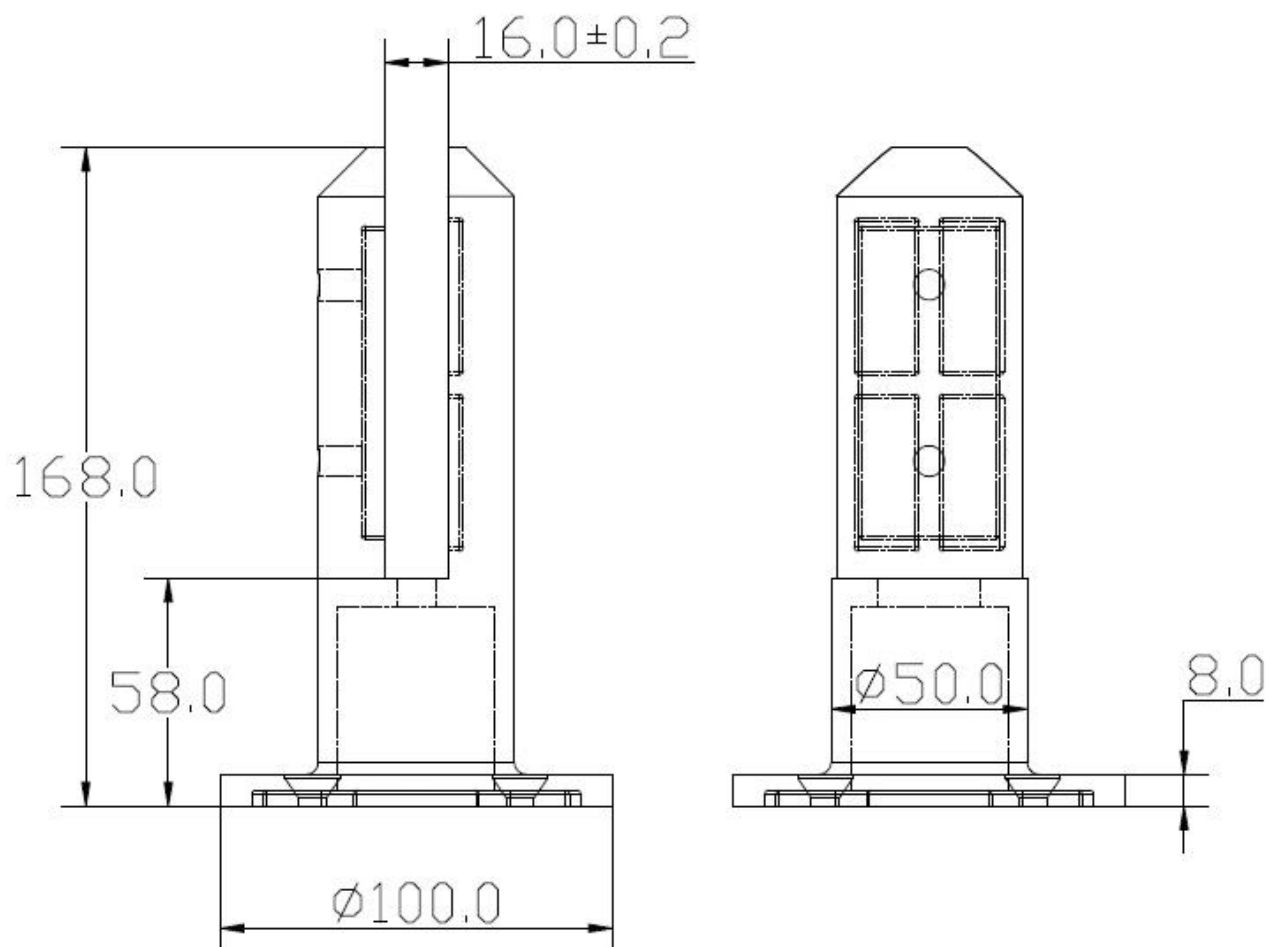

Szkoło Czop RBM Wprowadzenie

Czop RBM szkło wymiar:

Tworzywo:

Marine grade 316 Stainless Steel material to maximize the products life and appearance. This premium quality material is low carbon, anty rdza - tough, durable, excellent resistance to corrosion, suitable for outdoor uses.

Powierzchnia:

Finished with a fantastic high quality mirror polished finish.

Pobierz [Szkoło kurek RBM rysunek techniczny](#) tutaj.

Szkło Czop RBM Funkcja:

- 1.Strong friction clamping system for NO HOLE glass, quick and easy to DIY Install. You can put as many clamps as you like along larger panels of glass.
- 2.Glass czopy są stałe ze stali nierdzewnej! Nie Hollow!
- 3.Suits 10-12mm hartowane szkło.
- 4.Designed and manufactured according to Australian Standard for swimming pool fencing safety, Australia Balustrade Standard ASI NZS.