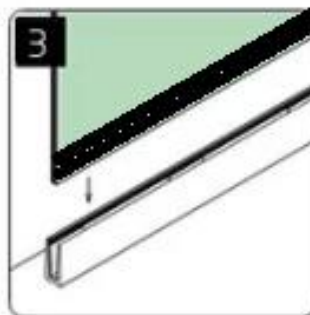

China Factory [Aluminum U-channel](#) for Glass Railing Glass Balustrade

Product Description

Product Name	China factory aluminum U-channel for glass railing glass balustrade
Material	Aluminum 6063 T5
Finish	Anodizing / powder coating
For Glass Thickness	12mm
Length	4m per length or customer's length
Sold as a kit	Including rubber channel and bolts
Mounting	surface mounting or core drill mounting
Size	35x80mm
Packaging Details	Bubble bag - carton - pallet
Application	Pool fence/balcony/deck/stairs frameless glass railing
Factory Inspection	Available
Sample	Available
MOQ	One piece. You can order as per your job requirement.
OEM & ODM Service	Available

Aluminum U-channel Details

1) Glass railing aluminum U-channel drawing and installation

installation

2) Glass railing aluminum U-channel details

Alumimun U channel for 12mm glass

u channel:25*80mm
rubber channel:15*70mm