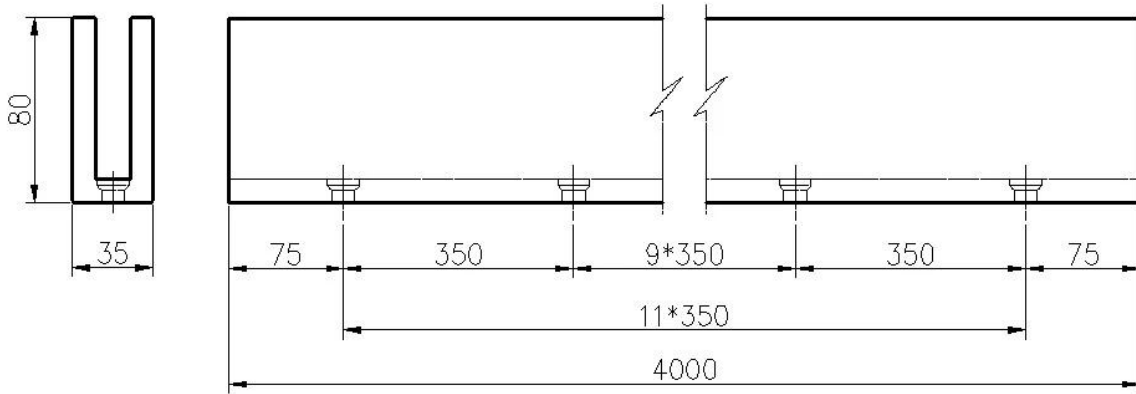

China Factory [Aluminum U-channel](#) for Glass Railing Glass Balustrade

Product Description

Product Name	China factory aluminum U-channel for glass railing glass balustrade
Material	Aluminum 6063 T5
Finish	Anodizing / powder coating
For Glass Thickness	12mm
Length	4m per length or customer's length
Sold as a kit	Including rubber channel and bolts
Mounting	surface mounting or core drill mounting
Size	35x80mm
Packaging Details	Bubble bag - carton - pallet
Application	Pool fence/balcony/deck/stairs frameless glass railing
Factory Inspection	Available
Sample	Available
MOQ	One piece. You can order as per your job requirement.
OEM & ODM Service	Available

Aluminum U-channel Details

1) Glass railing aluminum U-channel drawing and installation

installation

2) Glass railing aluminum U-channel details

Alumimun U channel for 12mm glass

u channel:25*80mm
rubber channel:15*70mm