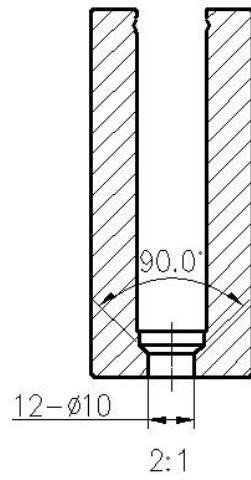

China Factory [Aluminum U-channel](#) for Glass Railing Glass Balustrade

Product Description

Product Name	China factory aluminum U-channel for glass railing glass balustrade
Material	Aluminum 6063 T5
Finish	Anodizing / powder coating
For Glass Thickness	12mm
Length	4m per length or customer's length
Sold as a kit	Including rubber channel and bolts
Mounting	surface mounting or core drill mounting
Size	35x80mm
Packaging Details	Bubble bag - carton - pallet
Application	Pool fence/balcony/deck/stairs frameless glass railing
Factory Inspection	Available
Sample	Available
MOQ	One piece. You can order as per your job requirement.
OEM & ODM Service	Available

Aluminum U-channel Details

1) Glass railing aluminum U-channel drawing and installation

installation

2) Glass railing aluminum U-channel details

Alumimun U channel for 12mm glass

u channel:25*80mm
rubber channel:15*70mm