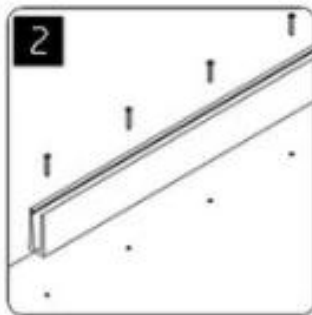

China Factory [Aluminum U-channel](#) for Glass Railing Glass Balustrade

Product Description

Product Name	China factory aluminum U-channel for glass railing glass balustrade
Material	Aluminum 6063 T5
Finish	Anodizing / powder coating
For Glass Thickness	12mm
Length	4m per length or customer's length
Sold as a kit	Including rubber channel and bolts
Mounting	surface mounting or core drill mounting
Size	35x80mm
Packaging Details	Bubble bag - carton - pallet
Application	Pool fence/balcony/deck/stairs frameless glass railing
Factory Inspection	Available
Sample	Available
MOQ	One piece. You can order as per your job requirement.
OEM & ODM Service	Available

Aluminum U-channel Details

1) Glass railing aluminum U-channel drawing and installation

installation

2) Glass railing aluminum U-channel details

Alumimun U channel for 12mm glass

u channel:25*80mm
rubber channel:15*70mm