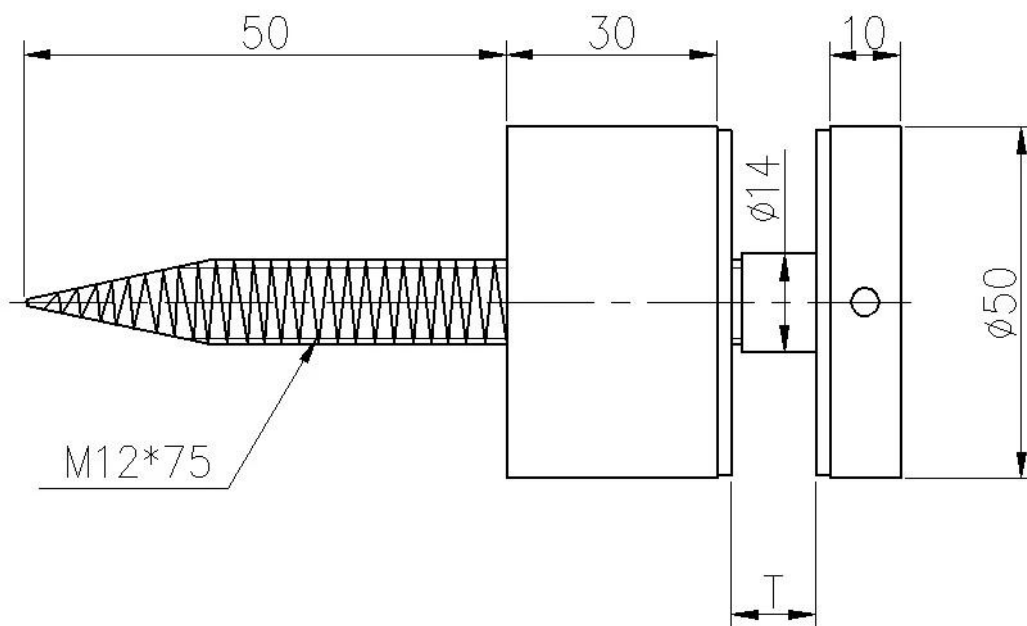

Glass balustrade panels stainless steel standoff bracket

**SF-50
wood screw**

steel, concrete bolt

Finish
Satin brushed or mirror polished

Mirror

Satin

SF-50

Project
Indoor staircase