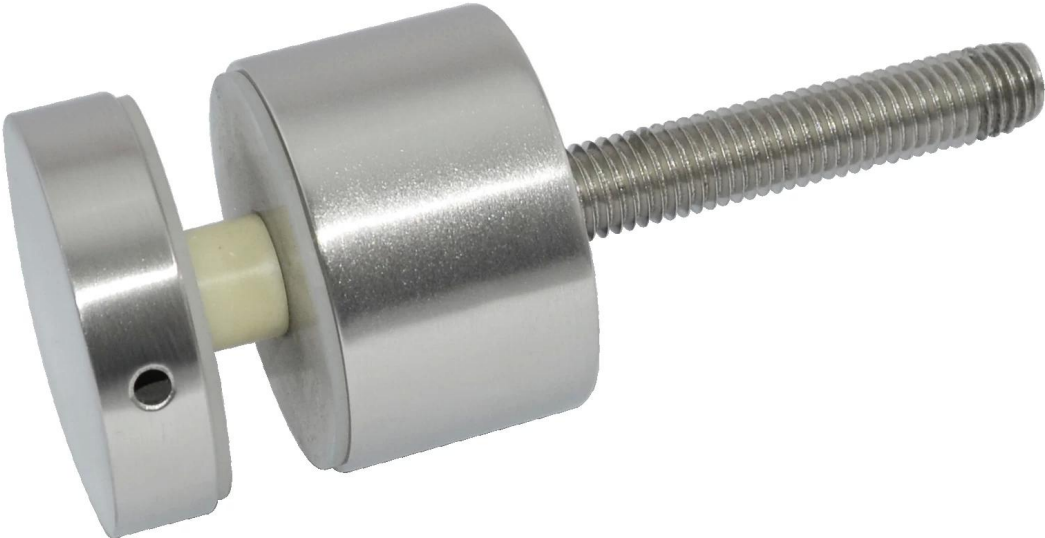

Glass balustrade panels stainless steel standoff bracket

**SF-50
wood screw**

steel, concrete bolt

Finish
Satin brushed or mirror polished

Mirror

Satin

SF-50

Project
Indoor staircase