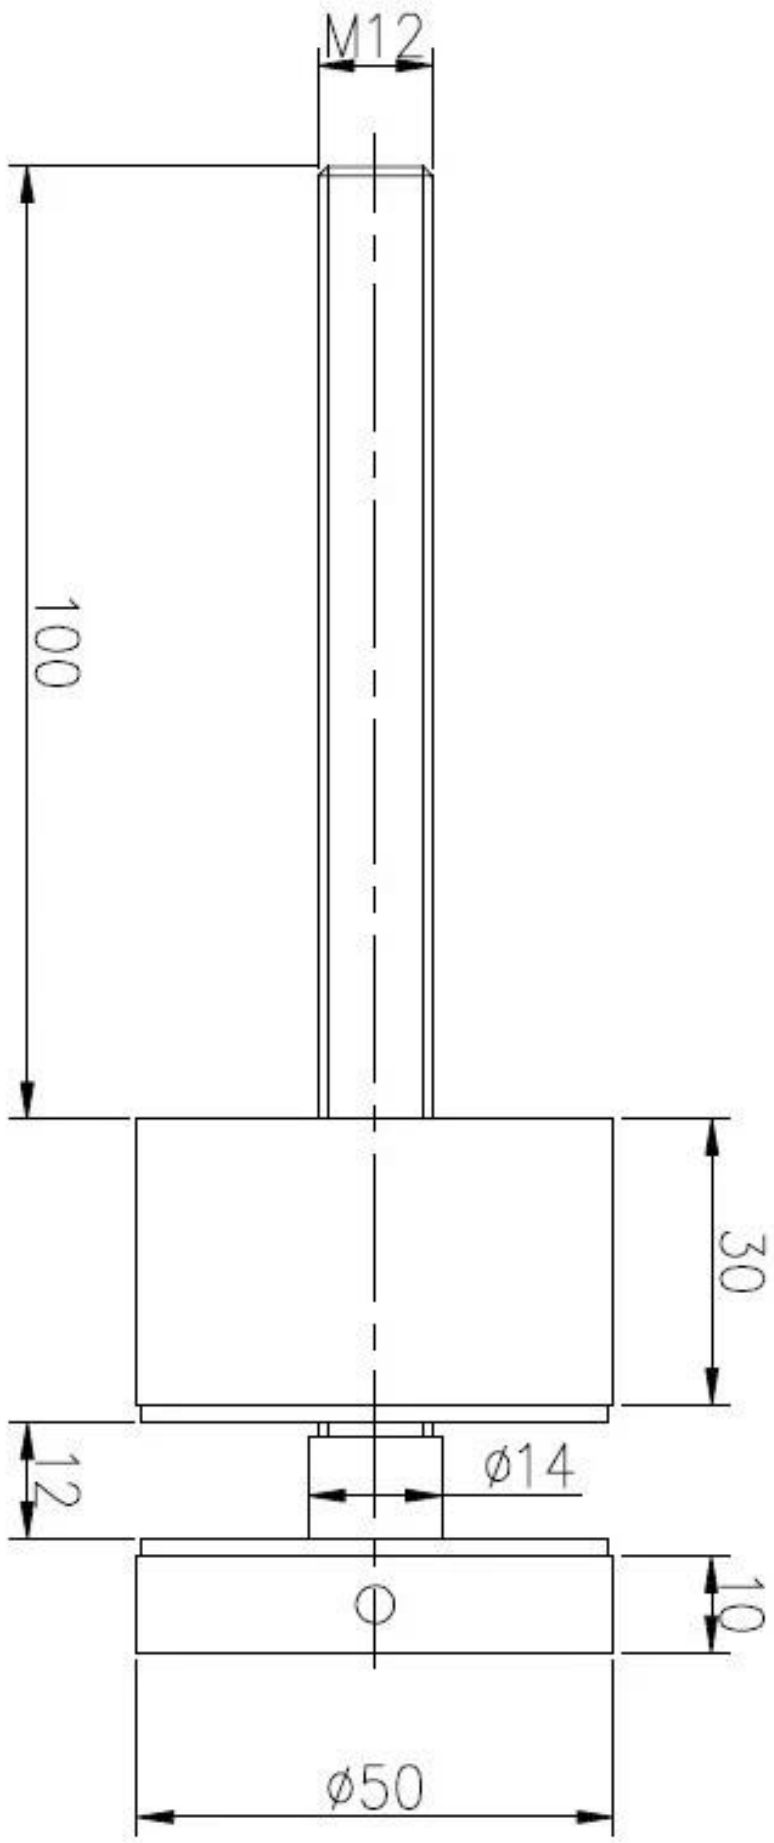

Glass balustrade panels stainless steel standoff bracket

**SF-50
wood screw**

steel, concrete bolt

Finish
Satin brushed or mirror polished

Mirror

Satin

SF-50

Project
Indoor staircase