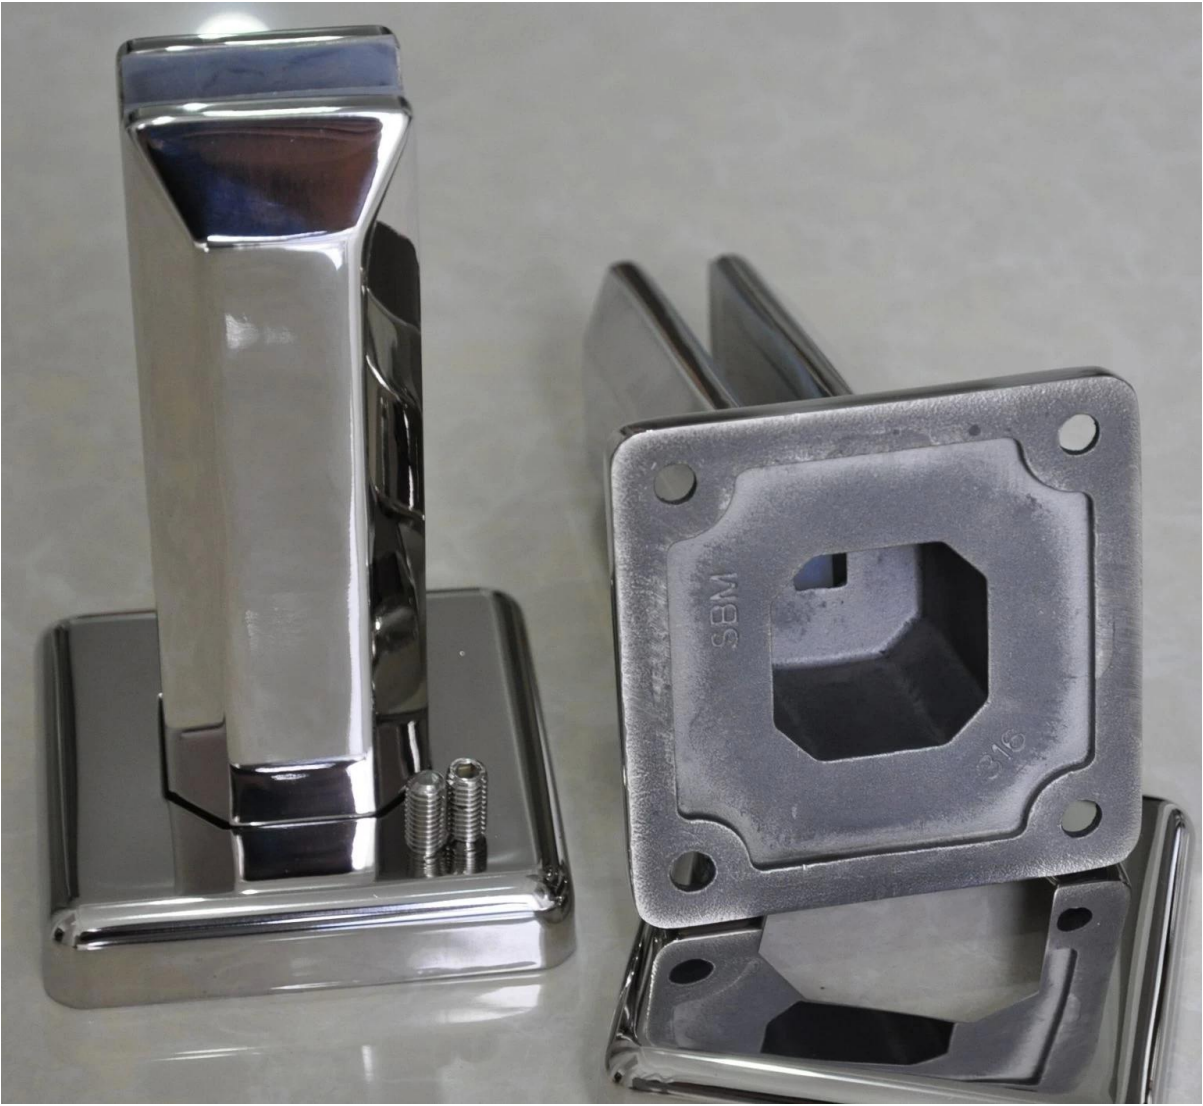

stainless steel railing holder clear glass channel mixer wholesale!

Hot four types of glass faucet

Detail

demonstration

project

Factory

Shipping & amp; amp; Packaging

packing	plastic bag+box+carton
production lead time	30-45 days ; also depending on your qty.
Shipment	 
	 
	 
payment	 