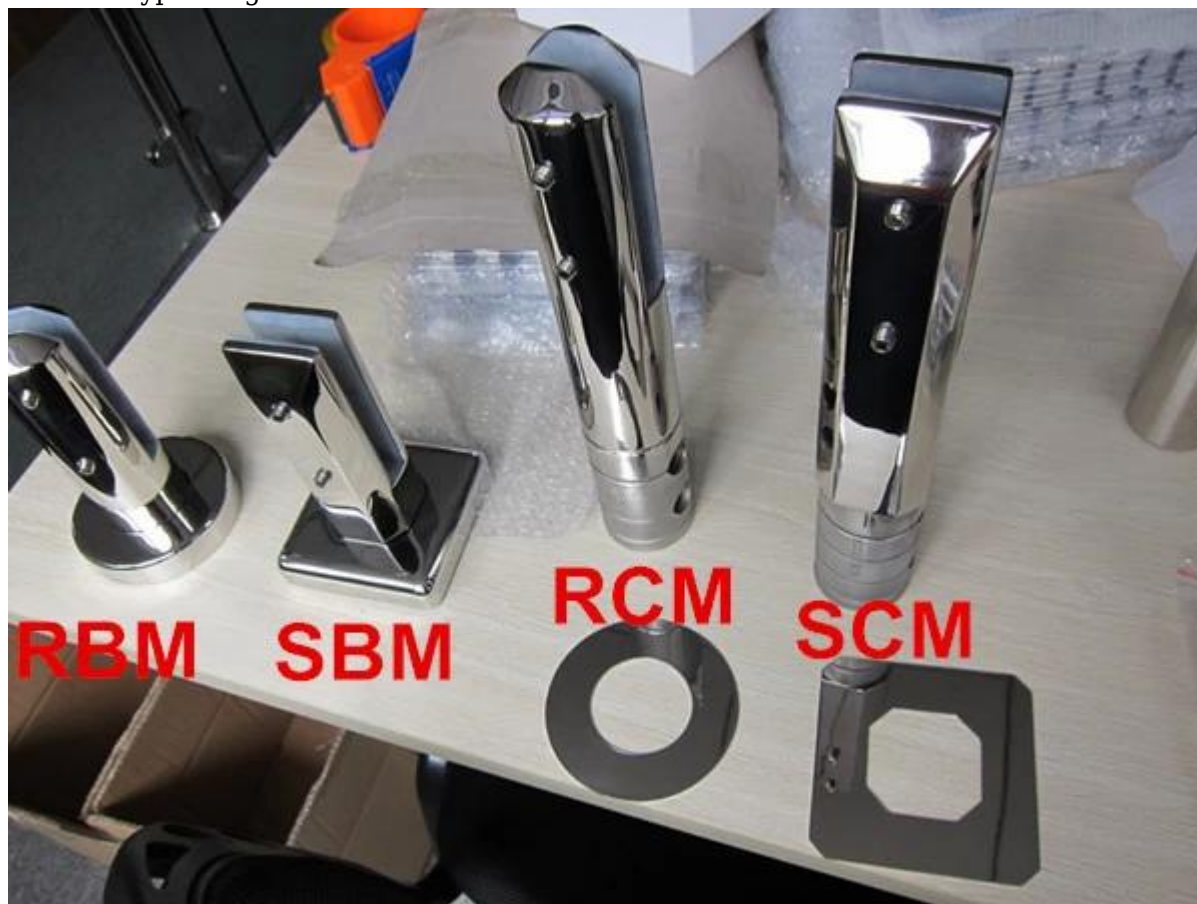

stainless steel railing holder clear glass channel mixer wholesale!

Hot four types of glass faucet

Detail

demonstration

project

Factory

Shipping & amp; amp; Packaging

packing	plastic bag+box+carton
production lead time	30-45 days ; also depending on your qty.
Shipment	 
	 
	 
payment	 