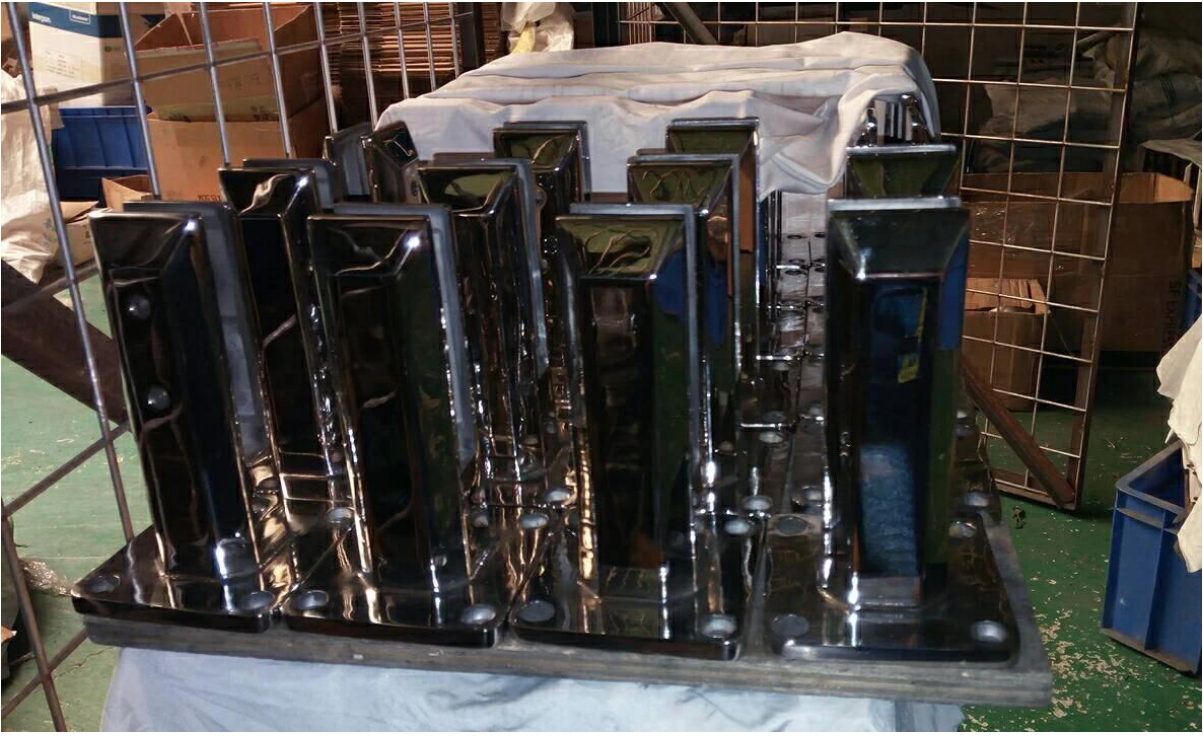

marine grade stainless steel 316 duplex 2205 glass pool fence  
spigot

Specifications ,

1. Material: **Stainless steel 316 or duplex 2205**
2. Finish: Brushed or Mirror polished.
3. For glass thickness: 10-13.52mm.
4. Model No. SBM: Square base plate spigot.
5. Dimension: 168mm height.

Glass spigot packing : 1pc/inner white box, 12pcs/ctn.

Thanks for your visit, Any interested, please contact with me freely :

Email: [sales02@launch-china.cn](mailto:sales02@launch-china.cn) .