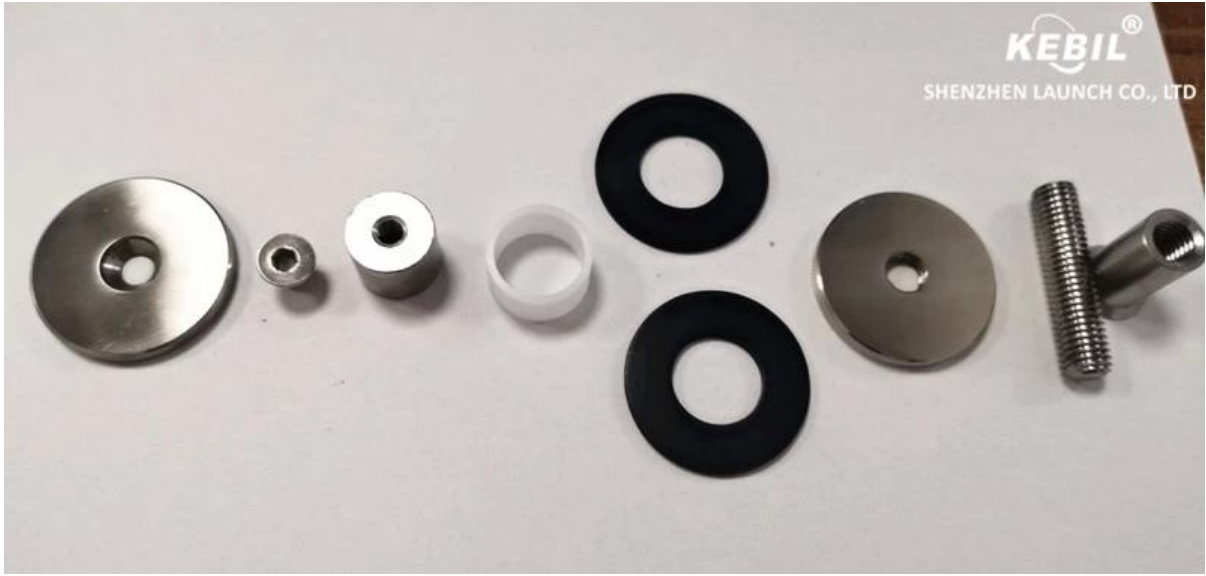

For frameless glass railings stainless steel 40mm sign standoff screw for 12mm glass .

**# Features -**

Material	304/316 stainless steel
Finish	satin , mirror , black
Size	40mm diameter , 4mm body thickness , M10*45 bolt
Glass thickness	12mm (1/2")
Glass hole	16mm
MOQ	1 pc

**# Photos of stainless steel 40mm sign standoff screw for 12mm glass -**

Fittings included -

# We have a variety models of glass standoff for your selection , click below photo for more models -

Part No.	Material	Finish	Body	Bolt size
<ul style="list-style-type: none"> <li>▪ SF-30</li> <li>▪ SF-40</li> <li>▪ SF-50</li> <li>▪ SF-50A</li> </ul>	<ul style="list-style-type: none"> <li>▪ AISI 304</li> <li>▪ AISI 316</li> </ul>	<ul style="list-style-type: none"> <li>▪ Satin</li> <li>▪ Mirror</li> </ul>	<ul style="list-style-type: none"> <li>▪ 30x10; 30x25mm</li> <li>▪ 40x10; 40x30mm</li> <li>▪ 50x12; 50x30mm</li> <li>▪ 50x12; 50x50mm</li> <li>▪ silicon rubber gasket included</li> </ul>	<ul style="list-style-type: none"> <li>▪ M10x120 bolt</li> <li>▪ M10x72 wood screw</li> <li>▪ M8x100 bolt</li> <li>▪ M8 x72 wood screw</li> </ul>

Part No.	Material	Finish	Body	Bolt size
<ul style="list-style-type: none"> <li>▪ SF-38Z</li> </ul>	<ul style="list-style-type: none"> <li>▪ AISI 304</li> <li>▪ AISI 316</li> </ul>	<ul style="list-style-type: none"> <li>▪ Satin</li> <li>▪ Mirror</li> </ul>	<ul style="list-style-type: none"> <li>▪ hollow type</li> <li>▪ 38x7.5;38x38mm</li> <li>▪ silicon rubber gasket included</li> </ul>	<ul style="list-style-type: none"> <li>▪ M8x70 hexagonal screw</li> </ul>