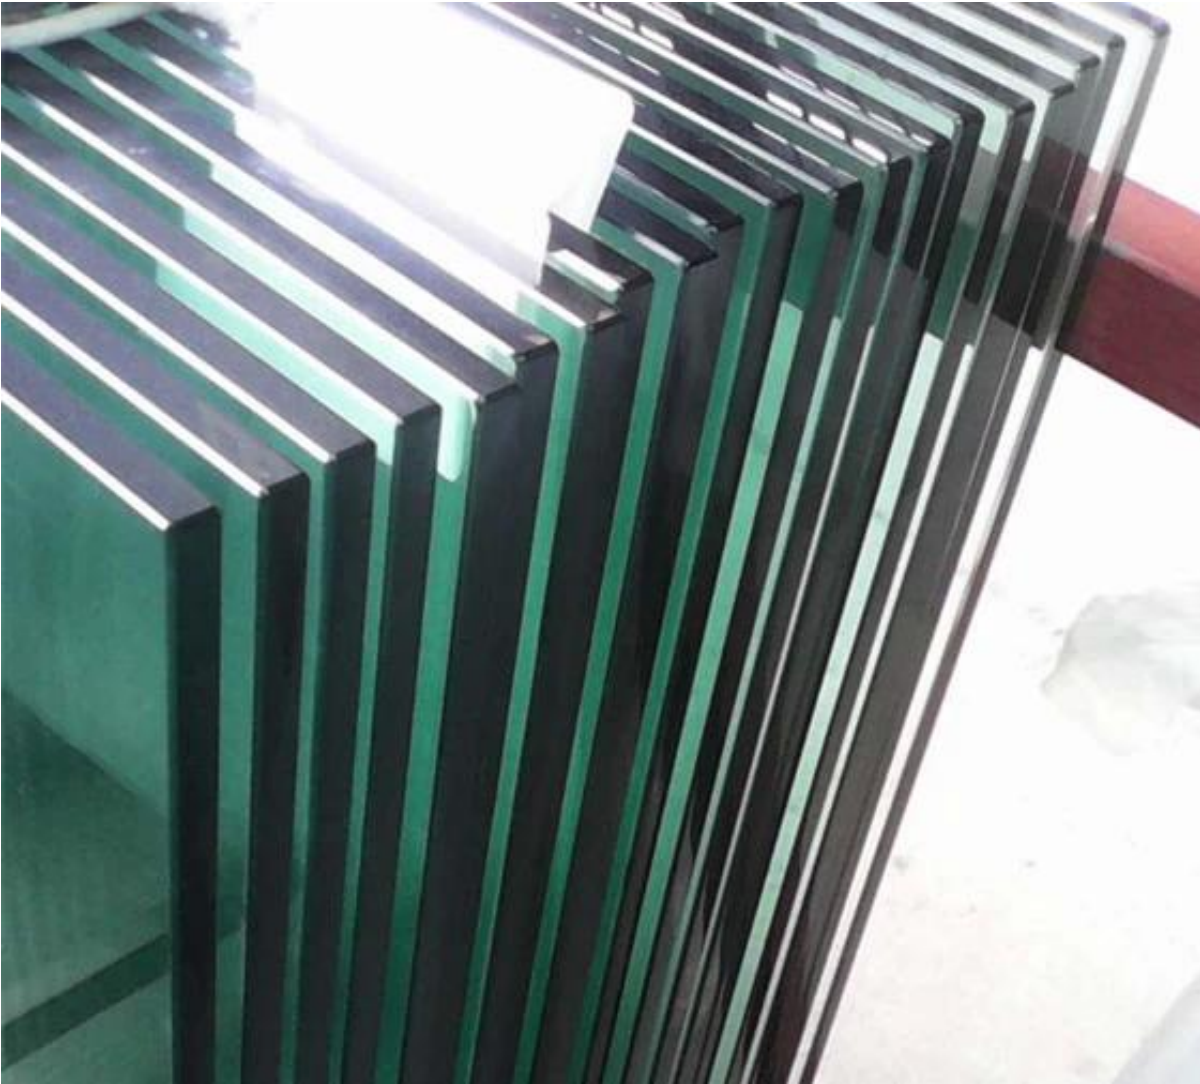

[1265mm high aluminum balcony handrail system with round 50x3mm aluminum post or 50x50x3mm square aluminum post](#)