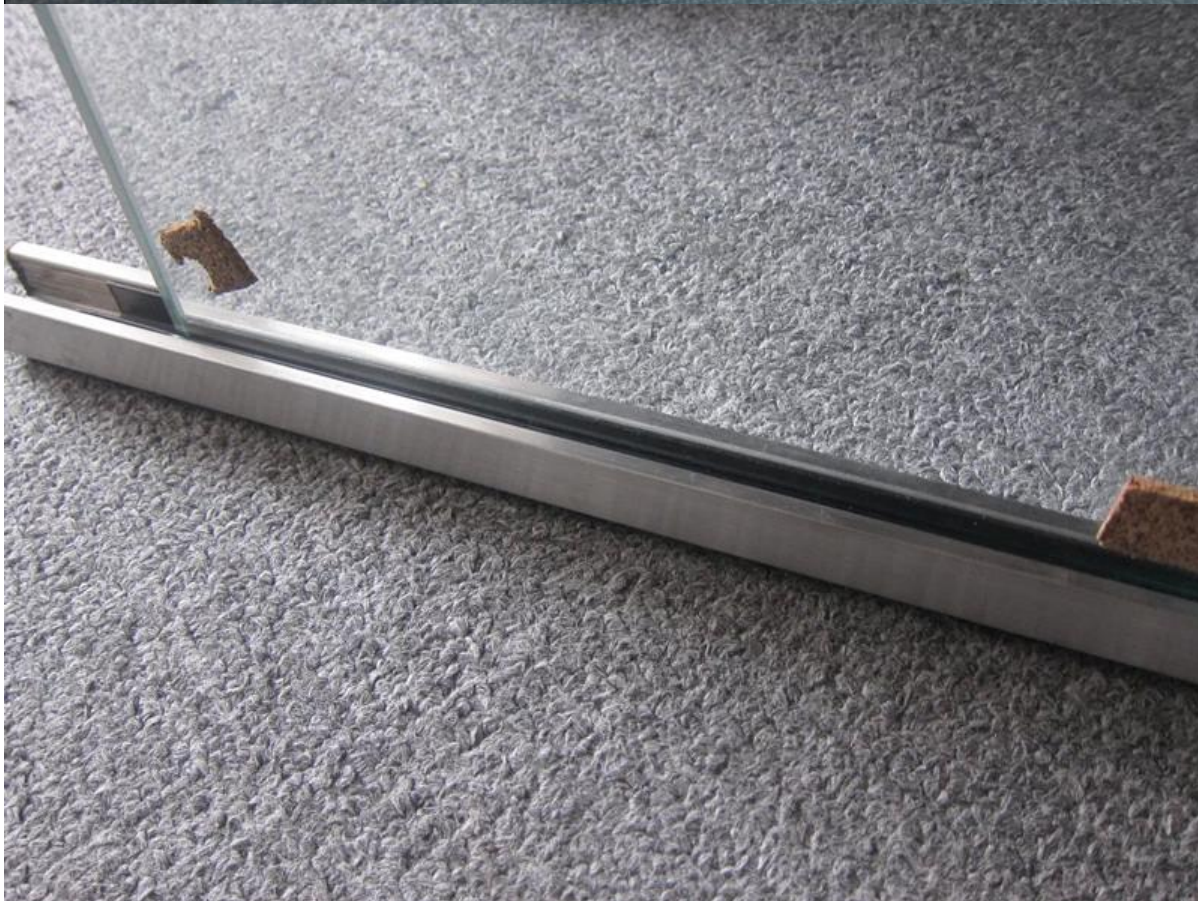

mini top rail,1/2" slotted top rail,balcony top handrail  
stainless steel 316 mini top rail for balcony design,1/2" stainless steel  
slotted top slotted pipe for pool fencing  
Mini slot handrail is mostly widely used as top handrails around pool  
areas or balcony or staircase .Its mini look makes the handrail look smart  
and beautifu

Mini slot handrail is mostly widely used as top handrails around pool  
areas or balcony or staircase .Its mini look makes the handrail look smart  
and beautiful .We have square type and round type available , so do the  
whole set of fittings.

Specifications:

- 1.Material : stainless steel 316 /304
- 2.Finish : satin or mirror polished
- 3.Round slot rail dimension : Dia 25.4mm , groove 14\*14 mm , 5.8 meter per length
- 4.Square slot rail dimension : : 25\*21mm , groove 14\*14 mm , 5.8 meter per length
5. Usually stainless steel glass spigot holds the glass panel at the bottom
- 6.Application : used as top handrail , around pool area, balcony, staircase etc
- 7.Fittings included : end cap ( RD&SQ ); straight 180 degree connector ( RD&SQ ) ; 90 degree connector ( RD&SQ ); wall to rail connector ( RD&SQ ),platic insert

product and project show

[slot handrail for glass fence supplier,stainless steel top handrail  
factory,12mm glass fence top slot rail](#)

Square slot handrail series

Round slot handrail series

how the 25\*21mm groove is shaped.