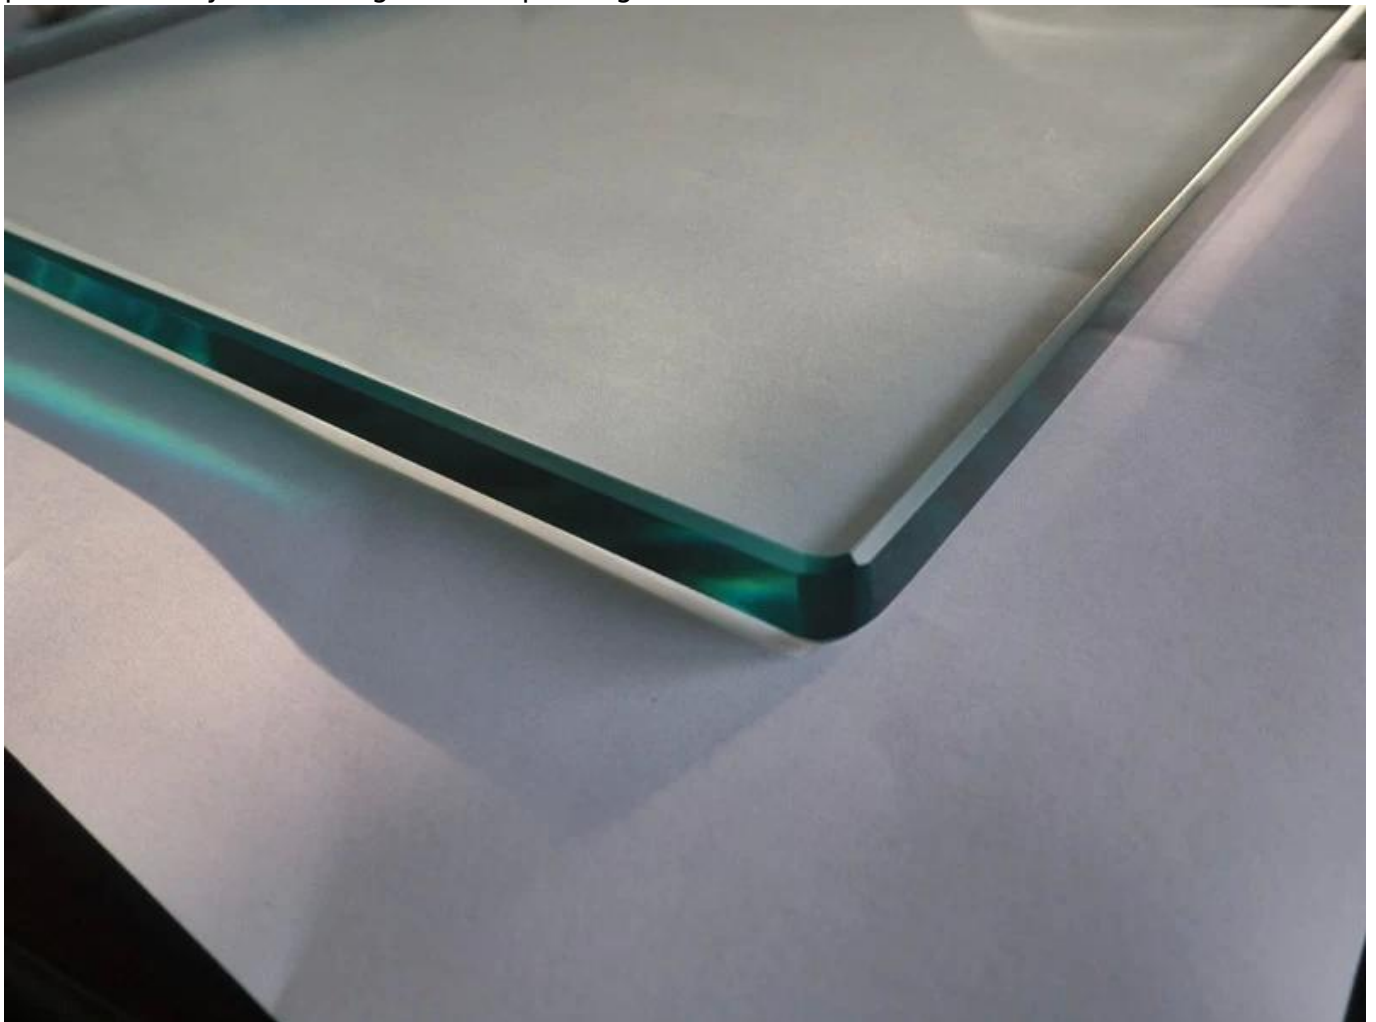

1/2" tempered glass balustrade with stainless steel 316 grade glass spigot(RBM)

Detailed information:

- 1.glass thickness:1/2" thickness
- 2.clear tempered glass and laminated tempered glass with polished edges are available
- 3.stainelss steel 316 grade glass spigot to hold the glass
- 4.easily to be installed
- 5.beautiful view and DIY design
- 6.low maintenance cost

Please send us the drawing of your glass fence,balcony and we can check out the quantity and dimension of glass and spigot accordingly.

polished safety corner edge for tempered glass

drawing of glass spigot