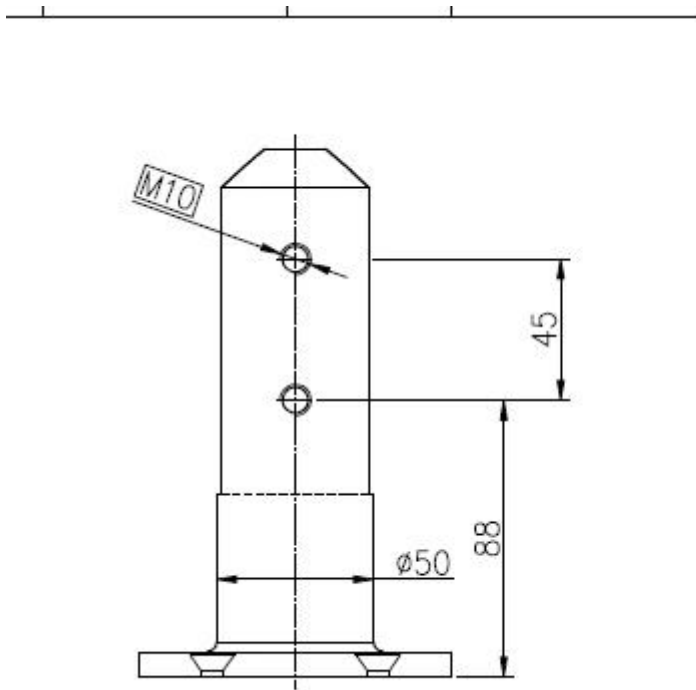

1/2" tempered glass balustrade with stainless steel 316 grade glass spigot(RBM)

Detailed information:

- 1.glass thickness:1/2" thickness
- 2.clear tempered glass and laminated tempered glass with polished edges are available
- 3.stainelss steel 316 grade glass spigot to hold the glass
- 4.easily to be installed
- 5.beautiful view and DIY design
- 6.low maintenance cost

Please send us the drawing of your glass fence,balcony and we can check out the quantity and dimension of glass and spigot accordingly.

polished safety corner edge for tempered glass

drawing of glass spigot