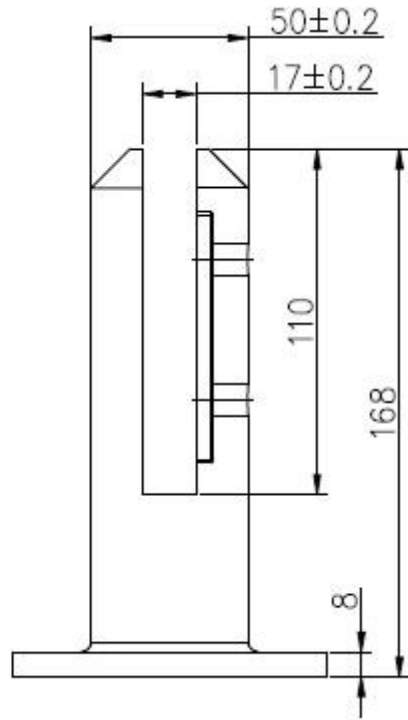

1/2" tempered glass balustrade with stainless steel 316 grade glass spigot(RBM)

Detailed information:

- 1.glass thickness:1/2" thickness
- 2.clear tempered glass and laminated tempered glass with polished edges are available
- 3.stainelss steel 316 grade glass spigot to hold the glass
- 4.easily to be installed
- 5.beautiful view and DIY design
- 6.low maintenance cost

Please send us the drawing of your glass fence,balcony and we can check out the quantity and dimension of glass and spigot accordingly.

polished safety corner edge for tempered glass

drawing of glass spigot