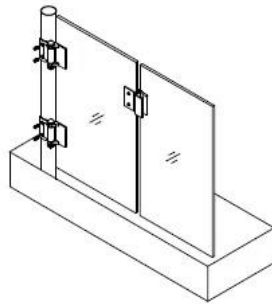

1. Glass-Glass hinge, Glass to Wall hinge and Glass to Round post hinge are suitable for 1000x1200mm glass gate 8-12mm thick .
When you open the glass gate it will close automatically .
2. Our glass hinges are made by precision casting with stainless steel 316 material , satin and mirror finish optional .
3. Our hinges must be applied on tempered glass .

Glass to Glass

Glass to Round post

Glass to Wall

Hole dimensions

Step1:

Remove cone and grub screw by turning anticlockwise to reveal tension pin.

Step2:

Remove grub screw from side of hinge with Allen key supplied.

Step3: Turn the tension pin clockwise to the next hole in tension pin, then tighten the grub screw, repeat this process a Max of three times or 360°. Do not over tension.

[Glass to round post hinge](#)