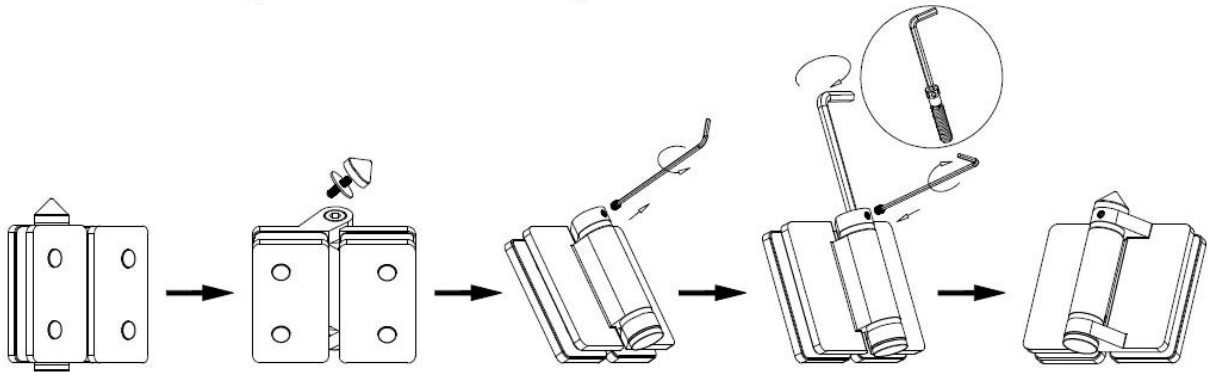

1. Glass-Glass hinge, Glass to Wall hinge and Glass to Round post hinge are suitable for 1000x1200mm glass gate 8-12mm thick .
When you open the glass gate it will close automatically .
2. Our glass hinges are made by precision casting with stainless steel 316 material , satin and mirror finish optional .
3. Our hinges must be applied on tempered glass .

Glass to Glass

Glass to Round post

Glass to Wall

Hole dimensions

Step1:

Remove cone and grub screw by turning anticlockwise to reveal tension pin.

Step2:

Remove grub screw from side of hinge with Allen key supplied.

Step3: Turn the tension pin clockwise to the next hole in tension pin, then tighten the grub screw, repeat this process a Max of three times or 360°. Do not over tension.

[Glass to round post hinge](#)