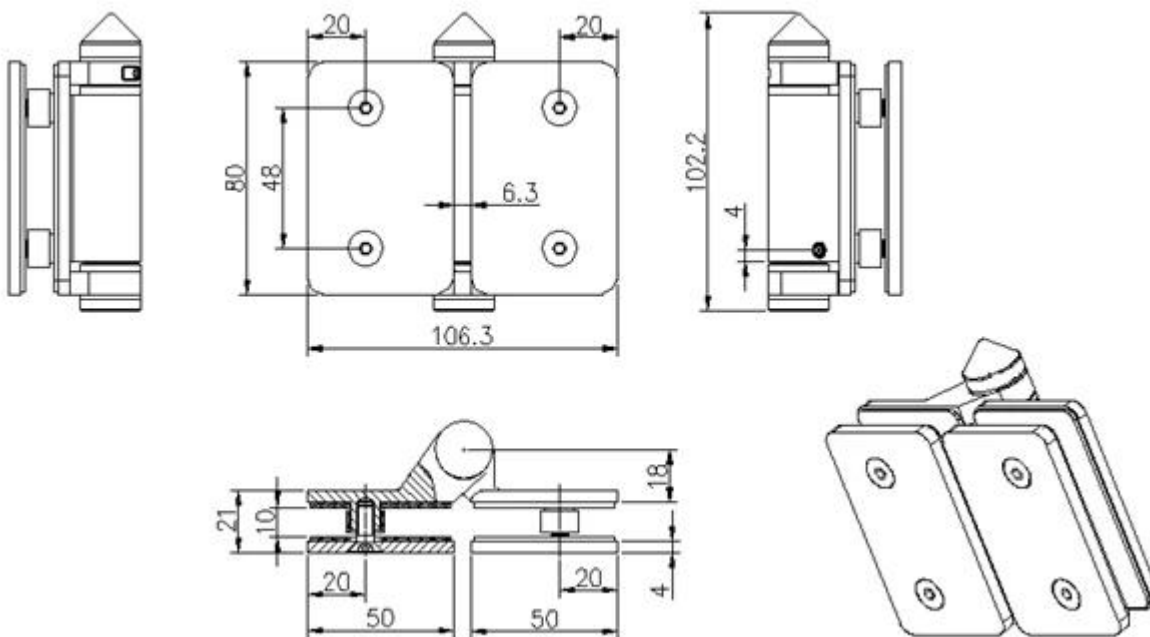

1.Modle No.:G-G2

2.glass to glass hinge 180 degree

3.glass thickness:3/8" -1/2" glass

4.distance between two screws 48mm

5.distance from screw to hinge edge 20mm

6.glass to wall hinge and glass to round post hinge available

Drawing of glass to glass hinge

[stainless steel glass hinge for 12mm glass door](#)

G-G2

Instruction/**Glass gate hinges series**

1.glass to glass hinge,glass to wall hinge and glass to round post hinge are suitable for 1000*1200mm glass gate 8-12mm thick.

Glass to Glass

Glass to Round post

Glass to Wall

Hole dimensions

Step1:

Remove cone and grub screw by turning anticlockwise to reveal tension pin.

Step2:

Remove grub screw from side of hinge with Allen key supplied.