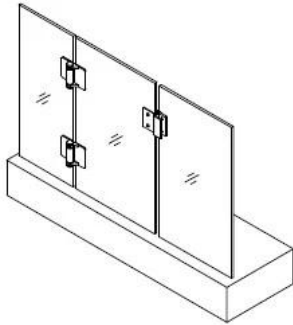

1. Glass-Glass hinge, Glass to Wall hinge and Glass to Round post hinge are suitable for 1000x1200mm glass gate 8-12mm thick .
When you open the glass gate it will close automatically .
2. Our glass hinges are made by precision casting with stainless steel 316 material , satin and mirror finish optional .
3. Our hinges must be applied on tempered glass .

Glass to Glass

Glass to Round post

Glass to Wall

Hole dimensions

Step1:

Remove cone and grub screw by turning anticlockwise to reveal tension pin.

Step2:

Remove grub screw from side of hinge with Allen key supplied.

Step3: Turn the tension pin clockwise to the next hole in tension pin, then tighten the grub screw, repeat this process a Max of three times or 360°. Do not over tension.

[Glass to round post hinge](#)