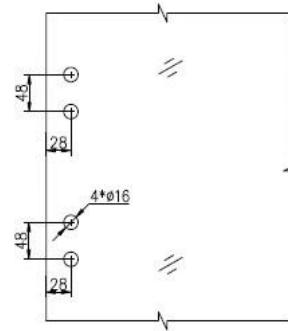

1. Glass-Glass hinge, Glass to Wall hinge and Glass to Round post hinge are suitable for 1000x1200mm glass gate 8-12mm thick .
When you open the glass gate it will close automatically .
2. Our glass hinges are made by precision casting with stainless steel 316 material , satin and mirror finish optional .
3. Our hinges must be applied on tempered glass .

Glass to Glass

Glass to Round post

Glass to Wall

Hole dimensions

Step1:

Remove cone and grub screw by turning anticlockwise to reveal tension pin.

Step2:

Remove grub screw from side of hinge with Allen key supplied.