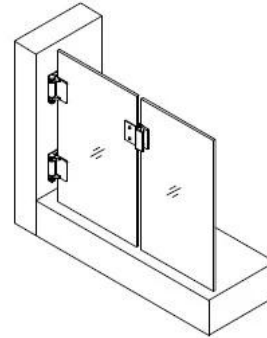

1. Glass-Glass hinge, Glass to Wall hinge and Glass to Round post hinge are suitable for 1000x1200mm glass gate 8-12mm thick .
When you open the glass gate it will close automatically .
2. Our glass hinges are made by precision casting with stainless steel 316 material , satin and mirror finish optional .
3. Our hinges must be applied on tempered glass .

Glass to Glass

Glass to Round post

Glass to Wall

Hole dimensions

Step1:

Remove cone and grub screw by turning anticlockwise to reveal tension pin.

Step2:

Remove grub screw from side of hinge with Allen key supplied.

Step3: Turn the tension pin clockwise to the next hole in tension pin, then tighten the grub screw, repeat this process a Max of three times or 360°. Do not over tension.

[Glass to round post hinge](#)