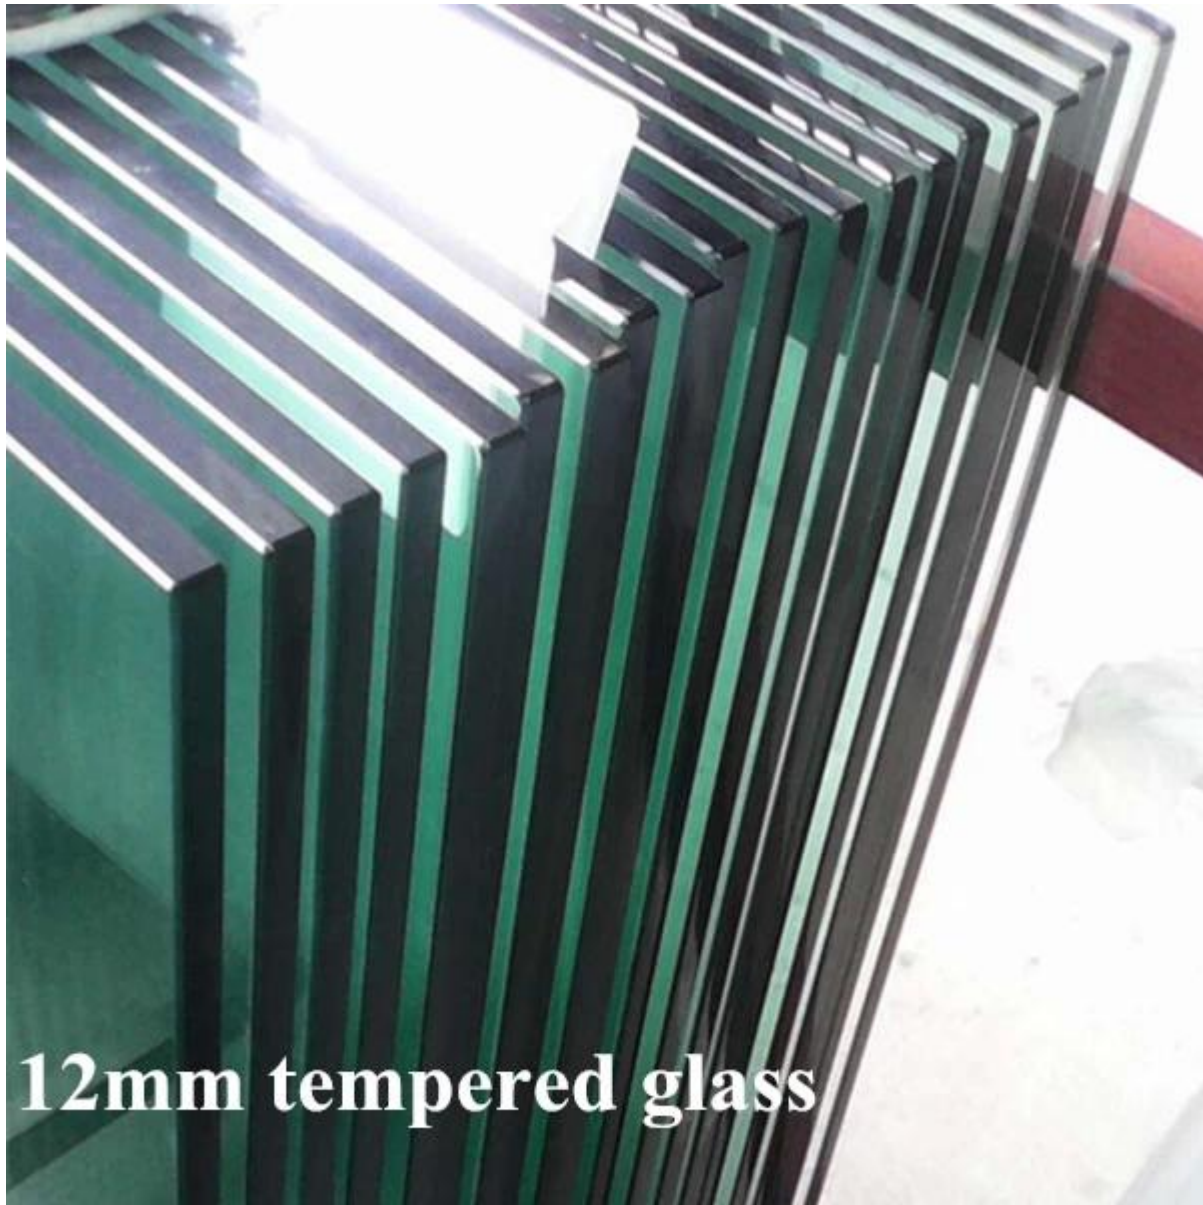

Shenzhen launch company manufactures complete kits of balustrade railing systems ,10-12mm modern glass balcony designs .

- . 316 stainless steel for outdoor balcony use
- . anti-rust
- . brushed finish , easy to maintain
- . the post can be round 42.4mm or 50.8mm
- . the post can be square 50\*50/40\*40mm
- . height of post can be 1100mm
- . 10-12mm clear tempered glass panels

Different models of railing post

**LCH-106**

**LCH-107**

**LCH-108**

**LCH-105**

10-12mm clear tempered glass panels

**12mm tempered glass**

10 -12mm modern glass balcony designs