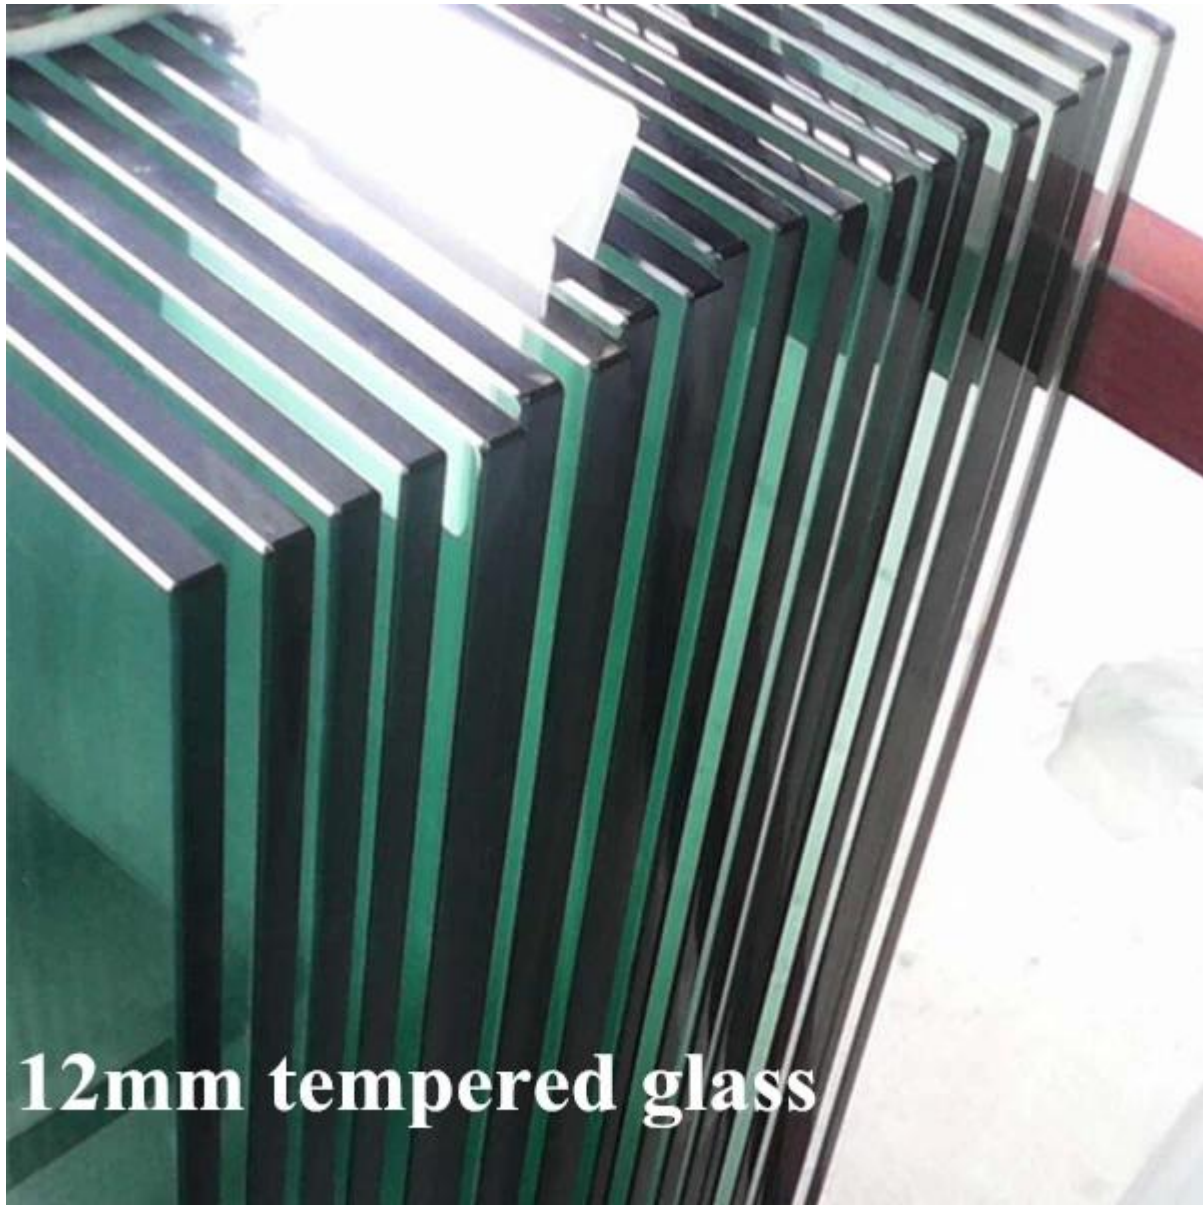

Shenzhen launch company manufactures complete kits of balustrade railing systems ,10-12mm modern glass balcony designs .

- 316 stainless steel for outdoor balcony use
- anti-rust
- brushed finish , easy to maintain
- the post can be round 42.4mm or 50.8mm
- the post can be square 50\*50/40\*40mm
- height of post can be 1100mm
- 10-12mm clear tempered glass panels

Different models of railing post

**LCH-106**

**LCH-107**

**LCH-108**

**LCH-105**

10-12mm clear tempered glass panels

10 -12mm modern glass balcony designs