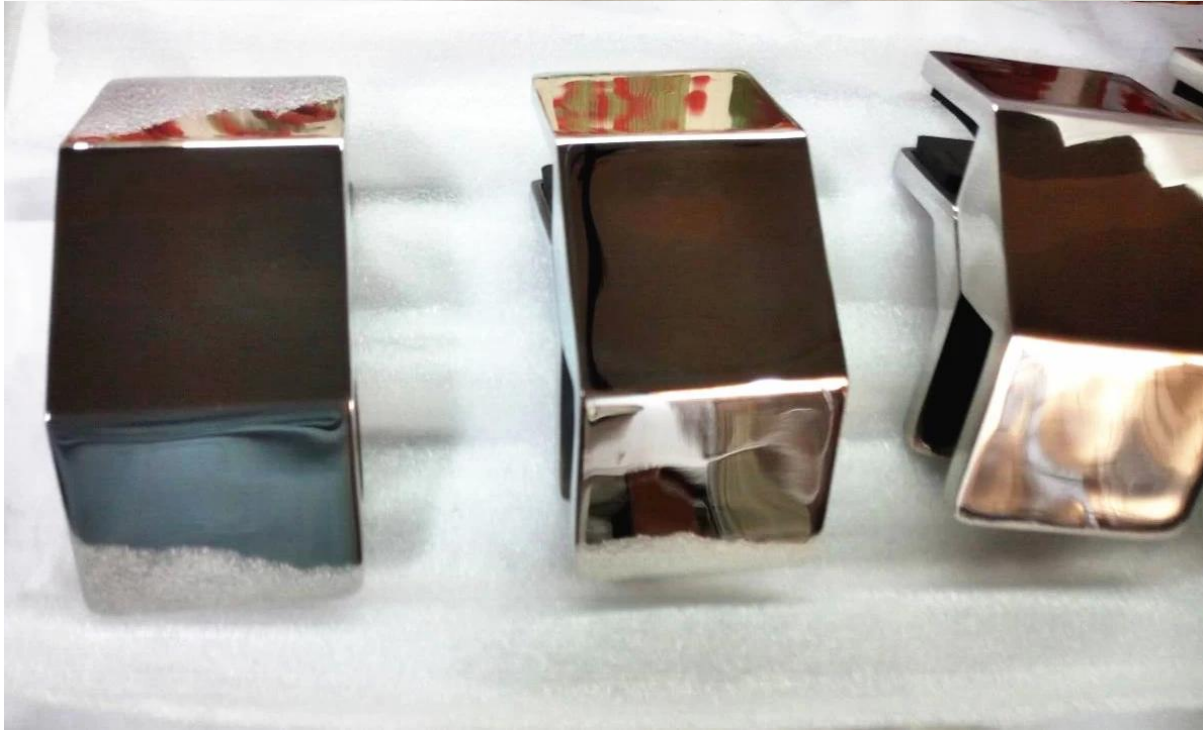

Other models of glass clamps .