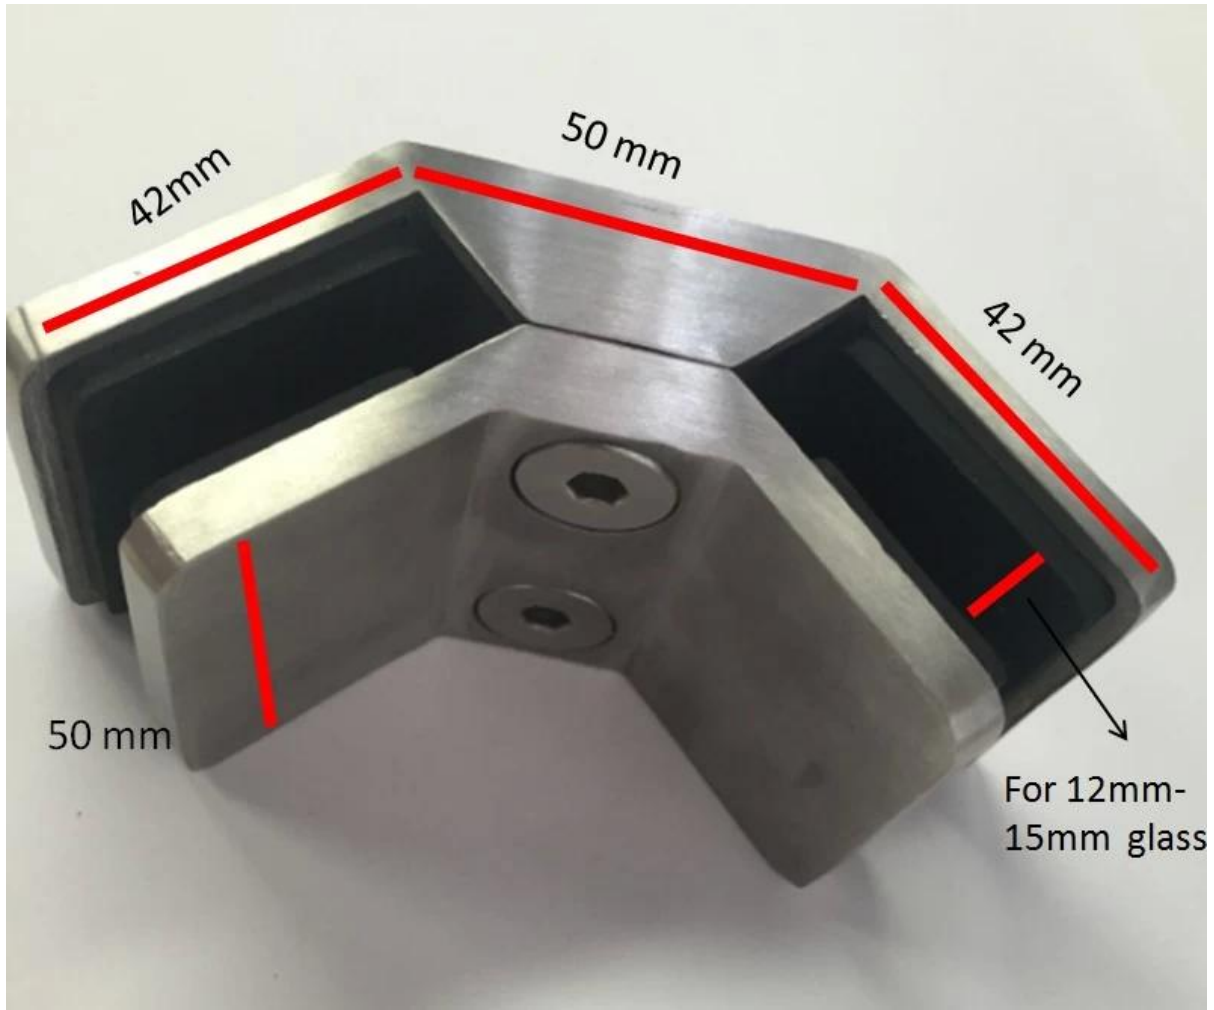

[12-15mm glass 90 degree glass clamp stainless steel](#)(model #PV-90) used at the corner

1. Features for [12-15mm glass 90 degree glass clamp stainless steel](#)

- Model # PV-90
- 90 degree , used at the corner in between 2 glass panels
- made by precision casting
- 316 stainless steel
- brushed finish
- MOQ 10 pcs

2. Photos for [12-15mm glass 90 degree glass clamp stainless steel](#) as below

Back view. of 90 degree stainless steel glass clamp

bottom view. of 90 degree stainless steel glass clamp

side view . of 90 degree stainless steel glass clamp

3. Dimensions for 12-15mm glass 90 degree glass clamp stainless steel

4. Packing photos for 12-15mm glass 90 degree glass clamp stainless steel

Other models of glass clamps .

Feel free to contact us for quote !