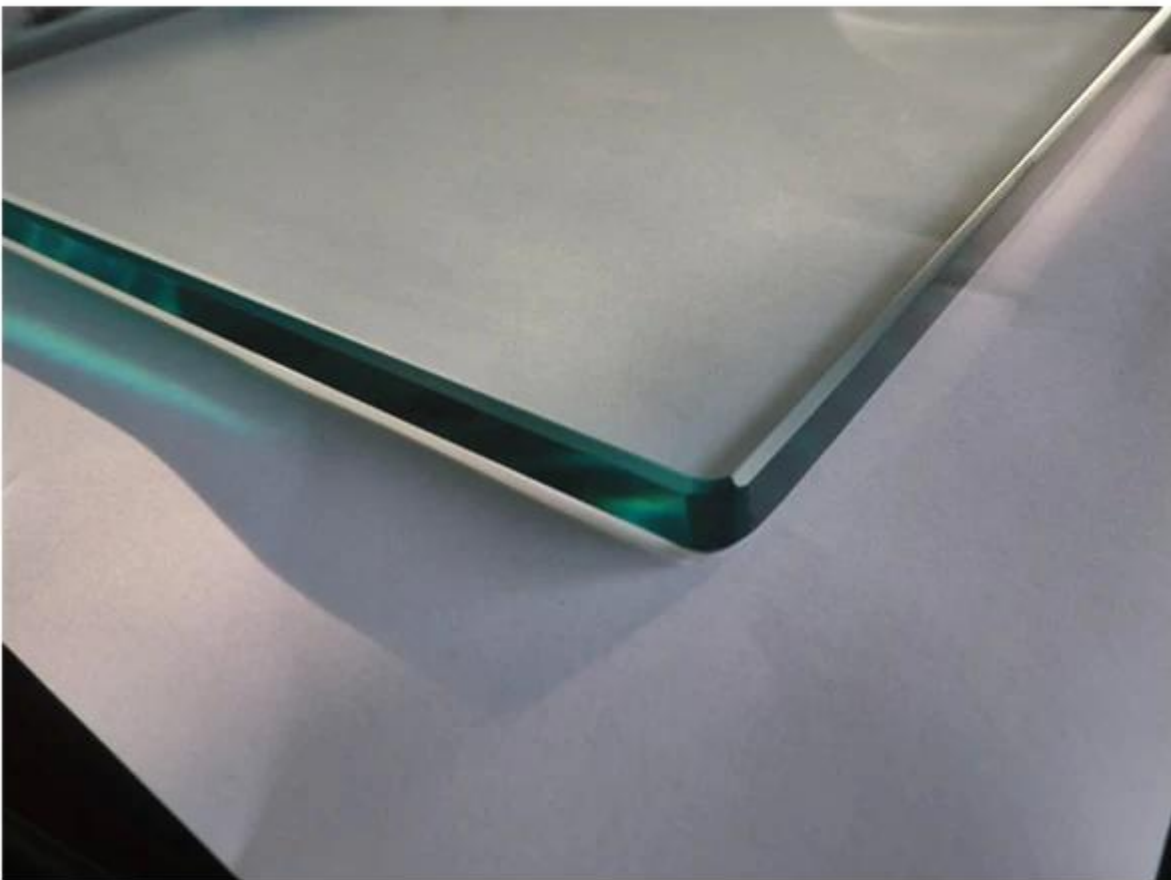

Tempered glass balustrade with glass spigot is very beautiful for your balcony, pool fencing.

It can give you unobstructive view, easy for installation.

12mm toughened safety glass supported by beautiful spigot that can be installed in both concrete and decking. Frameless glass balustrade is the ultimate in glass railing and can enhance your fencing by not restricting your view.

tempered glass with polished edge, safety corner

project pic