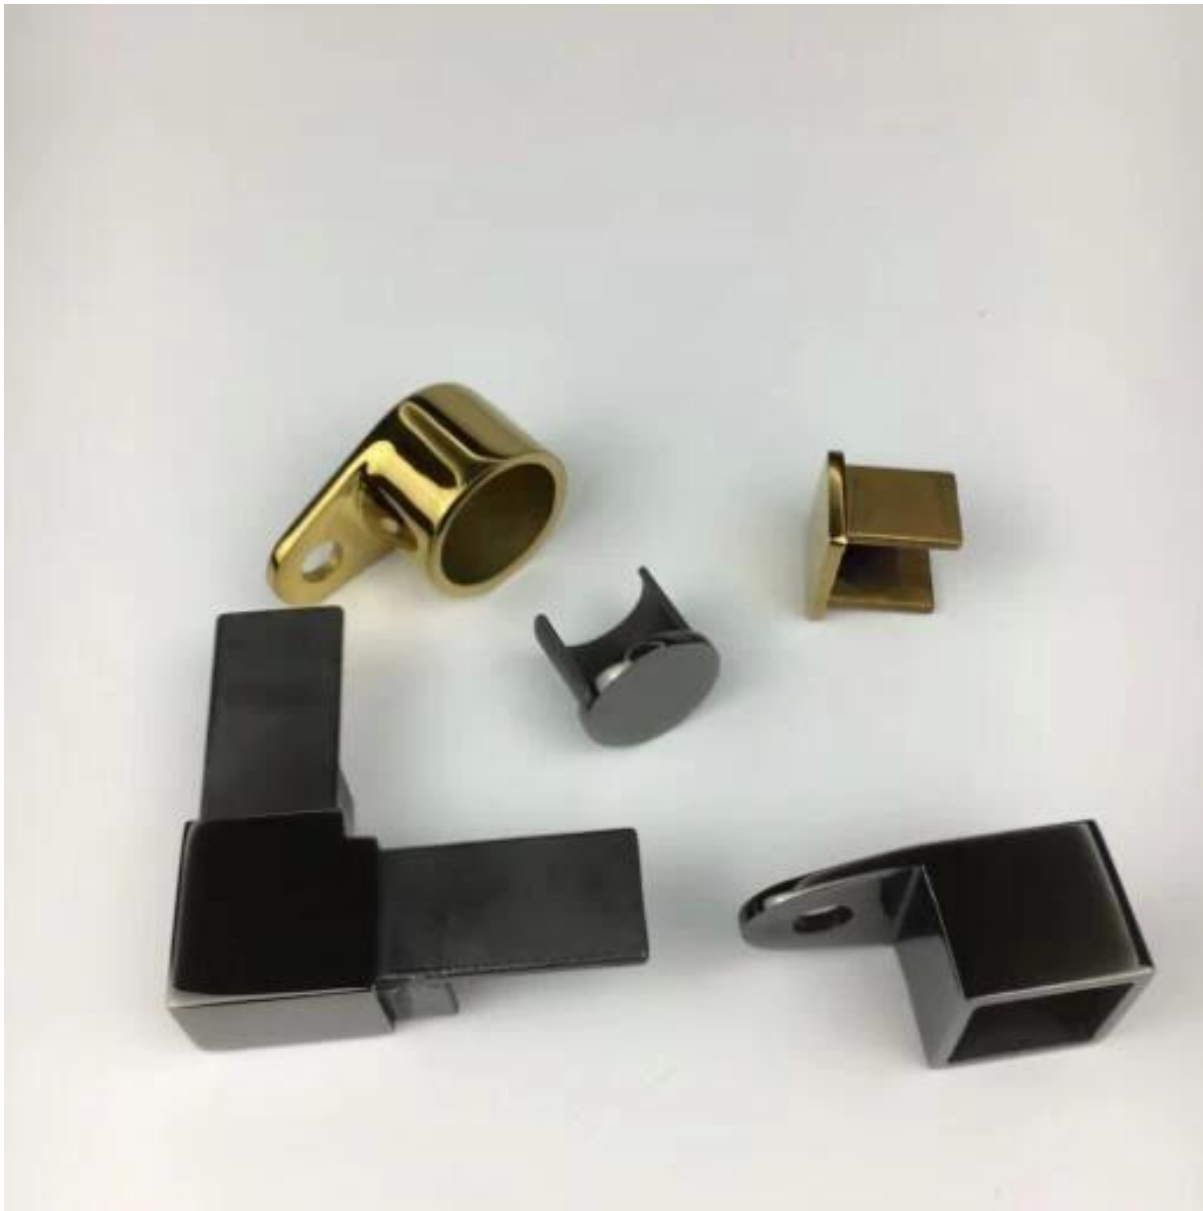

## 12mm glass fencing use mini slot rail tube or top handrial pipe

Quick Details:

Item name: mini slot rail tube

Size: 25\*21\*5800mm

Finish: mirror or satin or powder coated

Use for 12mm glass fence

Mini slot rail tube picture

Slot rail tube fittings:

Application:

For more details please feel free to connect us!