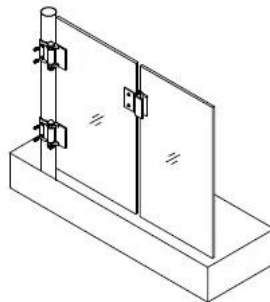

1. Glass-Glass hinge, Glass to Wall hinge and Glass to Round post hinge are suitable for 1000x1200mm glass gate 8-12mm thick .  
When you open the glass gate it will close automatically .
2. Our glass hinges are made by precision casting with stainless steel 316 material , satin and mirror finish optional .
3. Our hinges must be applied on tempered glass .

**Glass to Glass**

**Glass to Round post**

**Glass to Wall**

**Hole dimensions**

[glass to glass hinge for pool fencing](#)

G-G1

[new model hinge glass to glass hinge for swimming pool fence gate.](#)

G-G2

adjustable glass to wall door hinge, glass to square post hinge, spring loaded gate hinge

G-W1

G-W2

[glass to round post soft close hinge for 10-12mm pool fence gate](#)

G-P1

**G-P2**

We also produce other hardware for swimming pool fence, like [stainless steel 316 spigot](#), [frameless glass fencing spigot](#), [square base plate spigot](#), [adjustable glass door latch](#), [glass to round post latch](#), [child safety fence latch](#)