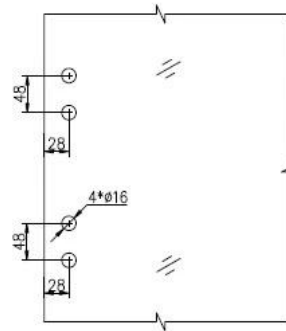

1. Glass-Glass hinge, Glass to Wall hinge and Glass to Round post hinge are suitable for 1000x1200mm glass gate 8-12mm thick .  
When you open the glass gate it will close automatically .
2. Our glass hinges are made by precision casting with stainless steel 316 material , satin and mirror finish optional .
3. Our hinges must be applied on tempered glass .

**Glass to Glass**

**Glass to Round post**

**Glass to Wall**

**Hole dimensions**

[glass to glass hinge for pool fencing](#)

G-G1

[new model hinge glass to glass hinge for swimming pool fence gate.](#)

G-G2