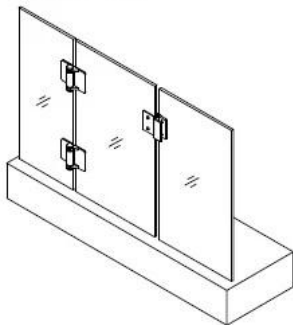

1. Glass-Glass hinge, Glass to Wall hinge and Glass to Round post hinge are suitable for 1000x1200mm glass gate 8-12mm thick .  
When you open the glass gate it will close automatically .
2. Our glass hinges are made by precision casting with stainless steel 316 material , satin and mirror finish optional .
3. Our hinges must be applied on tempered glass .

**Glass to Glass**

**Glass to Round post**

**Glass to Wall**

**Hole dimensions**

[glass to glass hinge for pool fencing](#)

G-G1

[new model hinge glass to glass hinge for swimming pool fence gate.](#)

G-G2

adjustable glass to wall door hinge, glass to square post hinge, spring loaded gate hinge

G-W1

G-W2

[glass to round post soft close hinge for 10-12mm pool fence gate](#)

G-P1

**G-P2**

We also produce other hardware for swimming pool fence, like [stainless steel 316 spigot](#), [frameless glass fencing spigot](#), [square base plate spigot](#), [adjustable glass door latch](#), [glass to round post latch](#), [child safety fence latch](#)