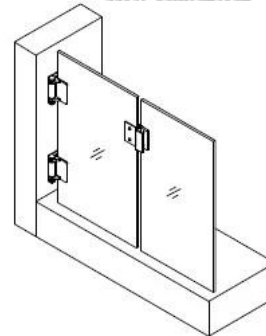

1. Glass-Glass hinge, Glass to Wall hinge and Glass to Round post hinge are suitable for 1000x1200mm glass gate 8-12mm thick .  
When you open the glass gate it will close automatically .
2. Our glass hinges are made by precision casting with stainless steel 316 material , satin and mirror finish optional .
3. Our hinges must be applied on tempered glass .

**Glass to Glass**

**Glass to Round post**

**Glass to Wall**

**Hole dimensions**

[glass to glass hinge for pool fencing](#)

G-G1

[new model hinge glass to glass hinge for swimming pool fence gate.](#)

G-G2

adjustable glass to wall door hinge, glass to square post hinge, spring loaded gate hinge

G-W1

G-W2

[glass to round post soft close hinge for 10-12mm pool fence gate](#)

G-P1

**G-P2**

We also produce other hardware for swimming pool fence, like [stainless steel 316 spigot](#), [frameless glass fencing spigot](#), [square base plate spigot](#), [adjustable glass door latch](#), [glass to round post latch](#), [child safety fence latch](#)