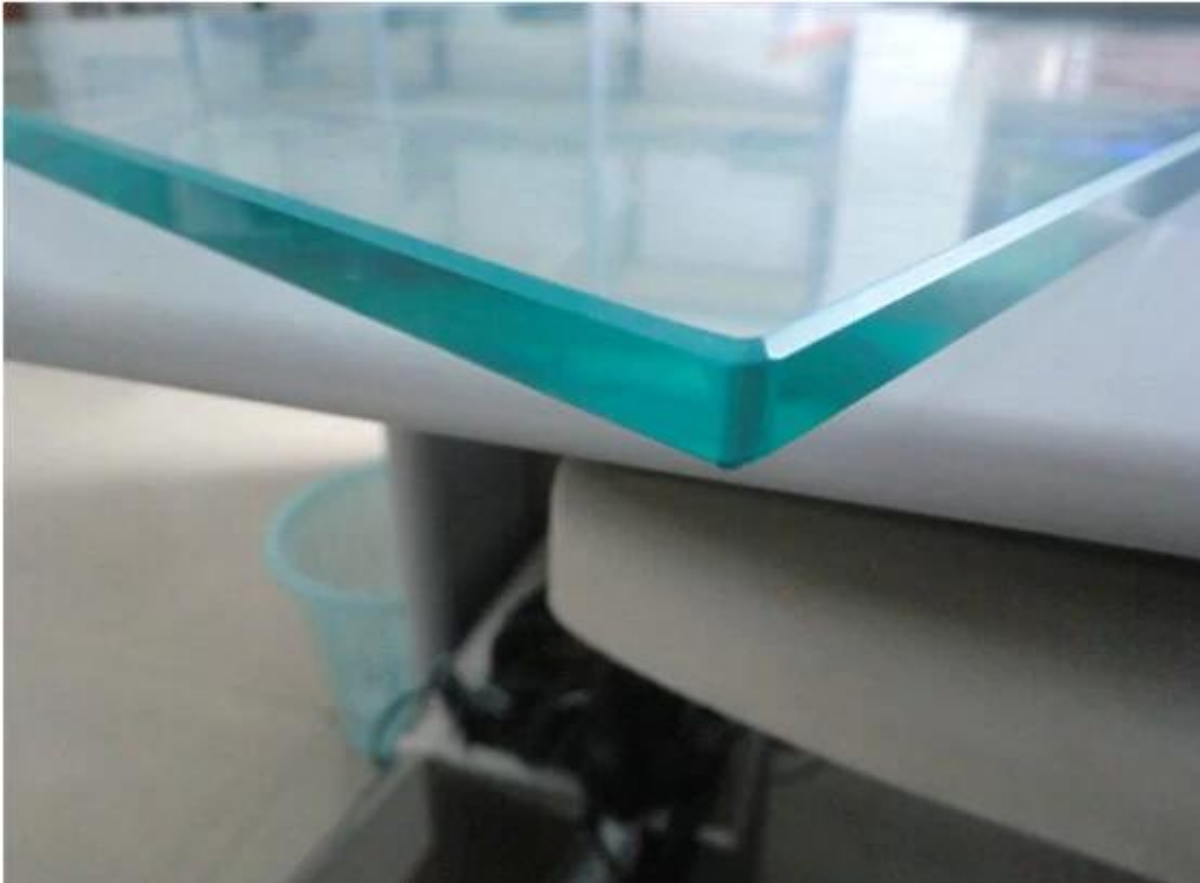

12mm tempered glass railing stainless steel clamps

Material: Stainless steel 316

Finish: Satin brushed or mirror polished

For glass thickness: 10-13.52mm

No drill on glass;

Origin: China;

G105 glass clamps

D shape;

Flat back for square 40x40mm, 50x50mm post/rectangular post variety size;

Round back for Diameter 42.4mm and 50.8mm;

With rubber gasket, attached on glass as protection and holder;

Mirror polished and satin brushed;

Suit to 10-13.52mm tempered/laminated glass, safe glass no harmless even broken;
Polished edge and corner, safe touch;

Application on square post and round post;

square post at pool fence

And if you do not like stainless steel finish satin brushed or mirror polished, we can do it black as well, very cool right?