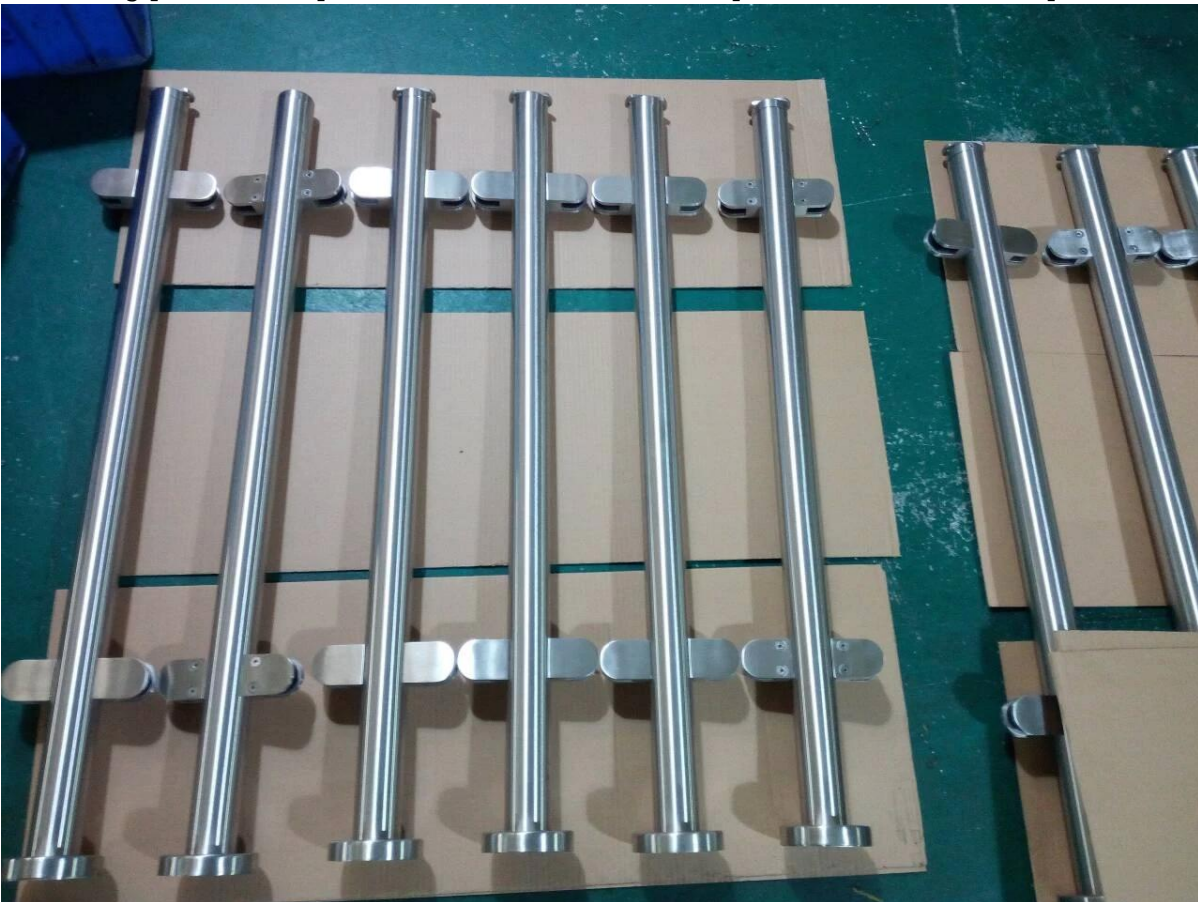

2 inch stainless steel glass railing post for modern balcony design.

1. Details for 2 inch stainless steel glass railing post for modern balcony design

- 316 stainless steel material
- polished
- 2 inch (50.8mm ) round tube post
- 1100mm height , or required height
- with predrilled holes , glass clamps

2. Photos for 2 inch stainless steel glass railing post for modern balcony design

**KEBIL** 科比奥®

**KEBIL** 科比奥®

**KEBIL** 科比奥®

3. Installation photos of 2 inch stainless steel glass railing post for modern balcony design

4. Packing photos for square 80x80mm stainless steel post with sealed end cap

Contact us now to get price quote !