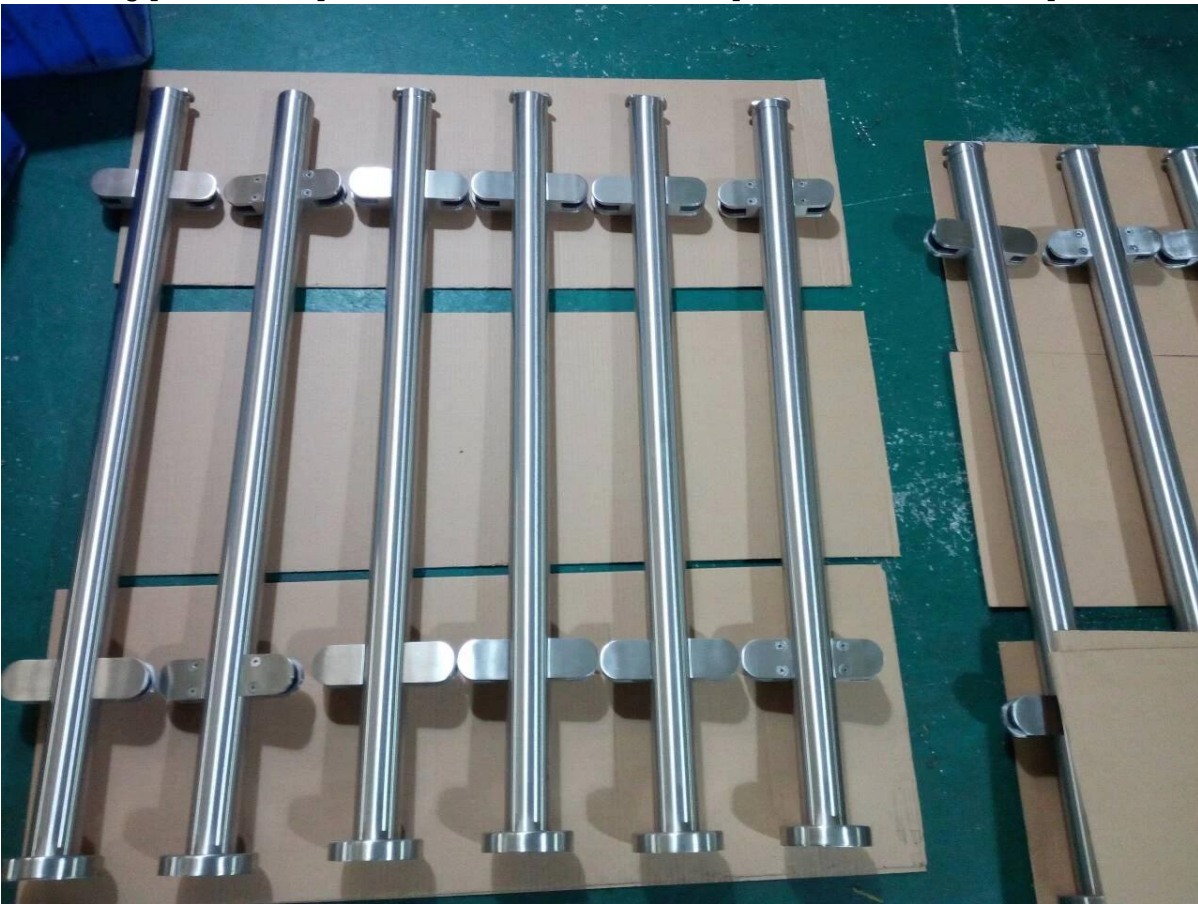

2 inch stainless steel glass railing post for modern balcony design.

1. Details for 2 inch stainless steel glass railing post for modern balcony design

- 316 stainless steel material
- polished
- 2 inch (50.8mm) round tube post
- 1100mm height , or required height
- with predrilled holes , glass clamps

2. Photos for 2 inch stainless steel glass railing post for modern balcony design

KEBIL 科比奥®

KEBIL 科比奥®

KEBIL 科比奥®

3. Installation photos of 2 inch stainless steel glass railing post for modern balcony design

4. Packing photos for square 80x80mm stainless steel post with sealed end cap

Contact us now to get price quote !