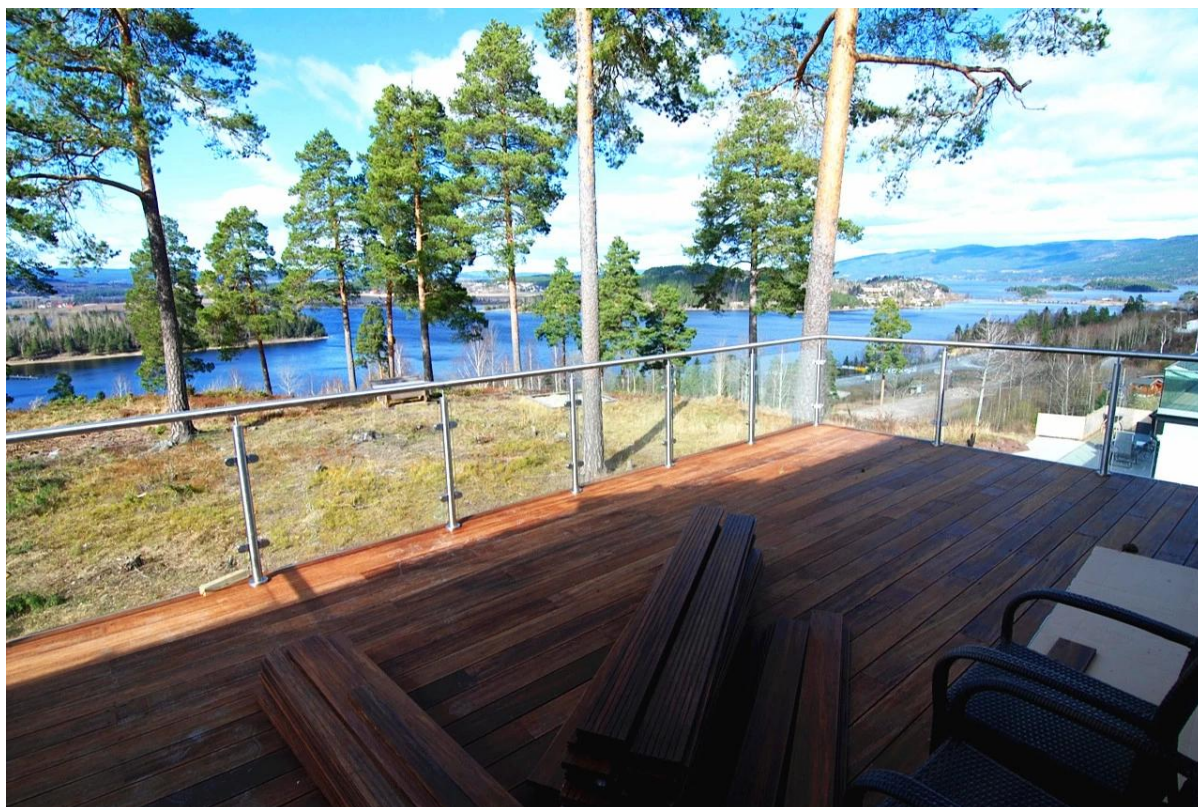

2 inch stainless steel glass railing post for modern balcony design.

1. Details for 2 inch stainless steel glass railing post for modern balcony design

- 316 stainless steel material
- polished
- 2 inch (50.8mm ) round tube post
- 1100mm height , or required height
- with predrilled holes , glass clamps

2. Photos for 2 inch stainless steel glass railing post for modern balcony design

**KEBIL** 科比奥®

**KEBIL** 科比奥®

**KEBIL** 科比奥®

3. Installation photos of 2 inch stainless steel glass railing post for modern balcony design