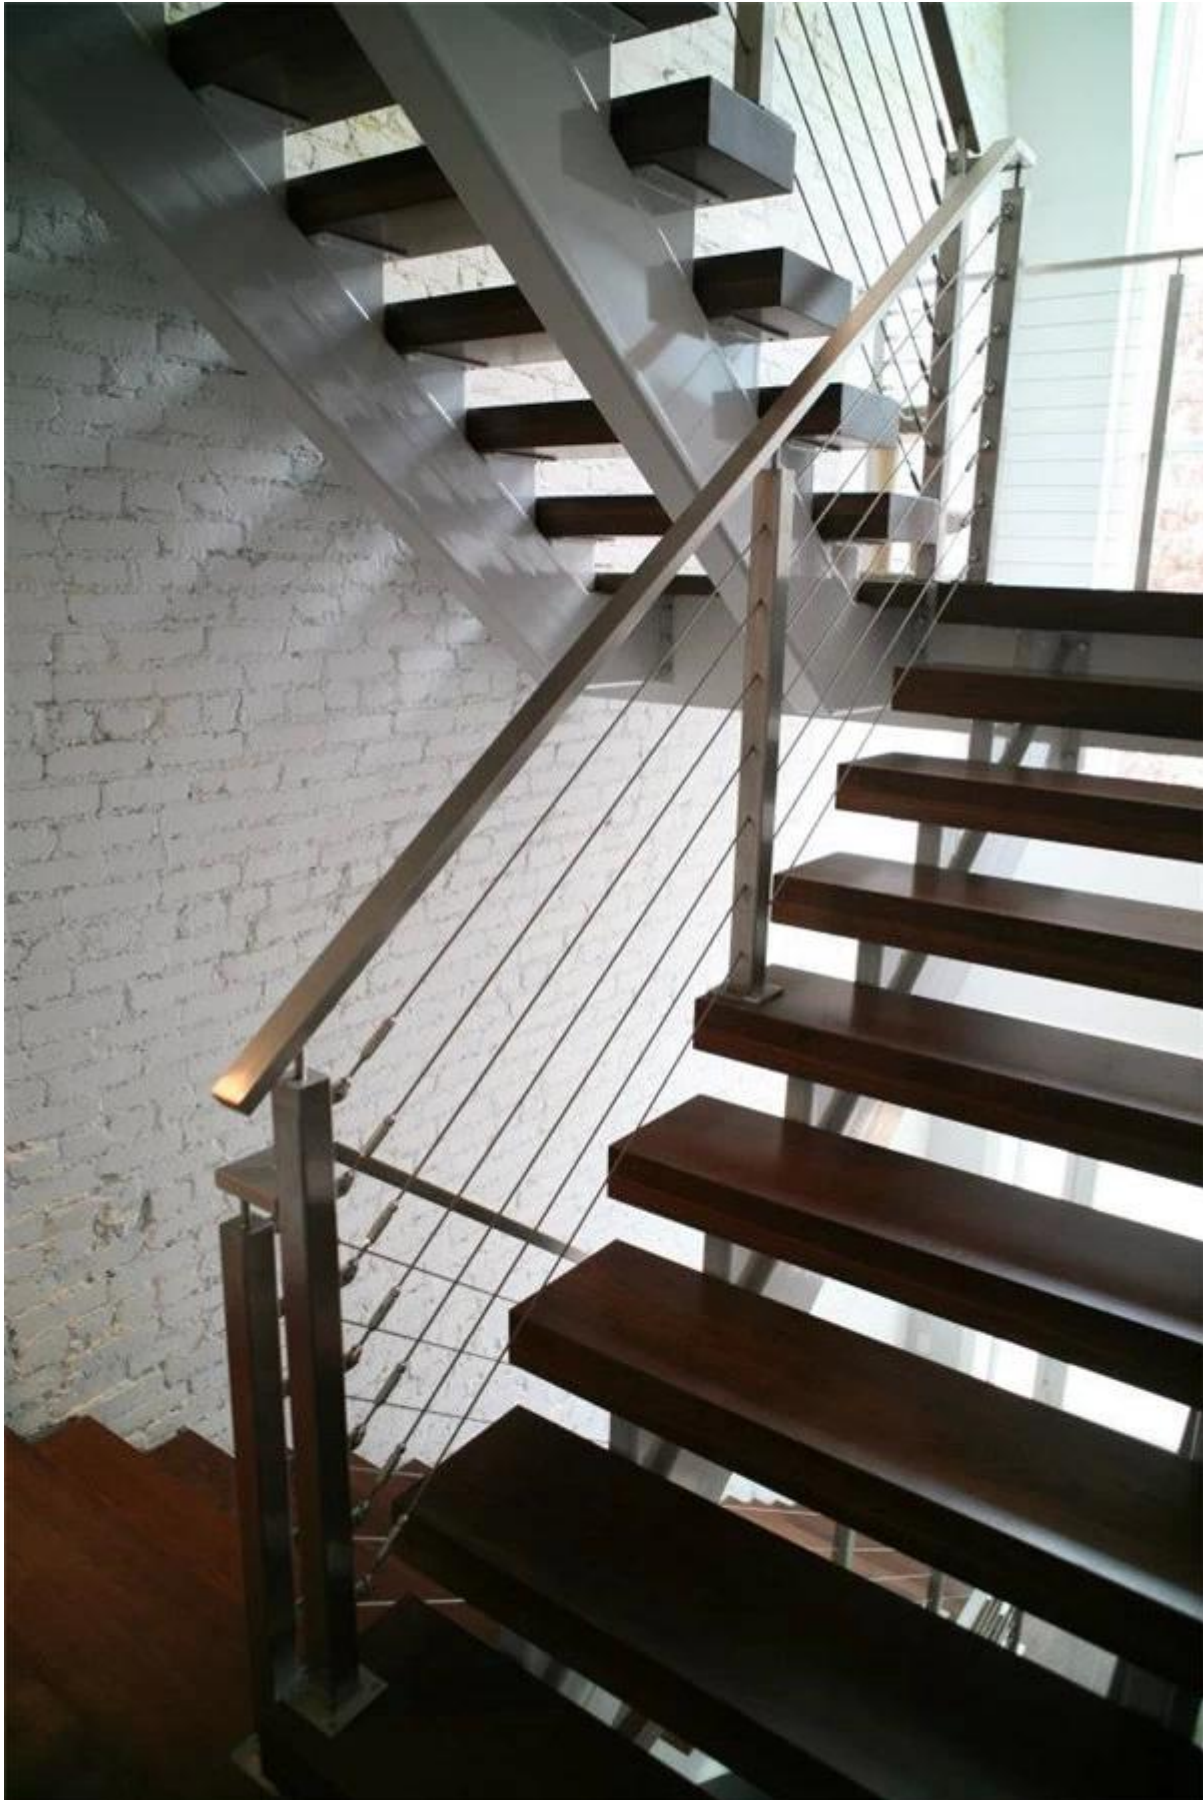

outdoor wire deck railing system for home decoration

- mounted on deck
- square stainless steel wire railing post 50*50mm
- we can also provide wood screws if required for railing posts to mount on deck
- 3-6mm wire ropes
- 50x25mm rectangular handrail tubes on top