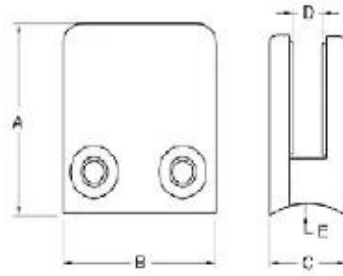

3/8" stainless steel square glass clamp china manufacturer G102  
specification

1.dimension:44\*44\*25mm

2 square glass clamp in 304SS and 316SS material

3.finish:satin and mirror

4.to suit 40\*40/50\*50mm square post with 1.5-2mm wall thickness

5.to fit.glass thickness:3/8"

6.MOQ:1pc

7.other handrail fittings such as end cap,tube connector,handrail bracket,base and cover available

8.tech:made by casting

9.country:China

Product show

**G102**

**Material**

Stainless steel 304/ 316

**Finish**

satin / mirror polished

<b>Model No.</b>	<b>A</b>	<b>B</b>	<b>C</b>	<b>D</b>	<b>E</b>
G102	44	44	25	11	0
G102R	48	44	25	11	R-21.5

General information about glass clamp

product name	D glass clamp
	square glass clamp
glass thickness	6-13.52mm
pipe	glass clamp with arc base for round pipe
	glass clamp with flat base for square pipe
material	stainless steel 304/316
finish	satin/mirror
MOQ	1pc
tech	by casting
country	China