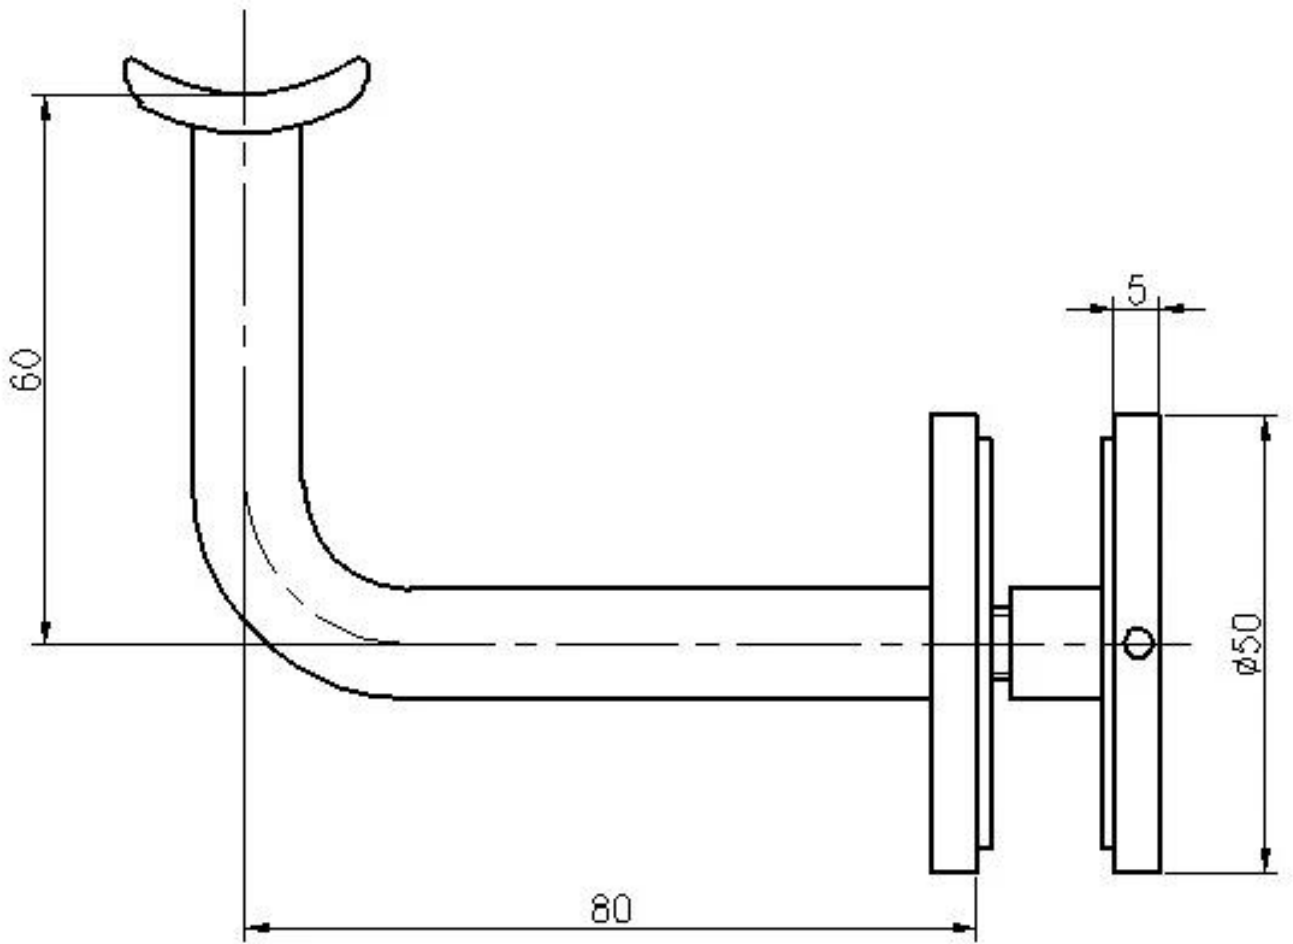

304/316 **Glass Handrail System Brackets** hardware for Frameless Glass Balustrades.

I. Specs.

1. Model No. P708
2. For 8mm up to 19mm thickness glass panels
3. 304/316 stainless steel
4. satin, mirror , gold /black color available
5. Need glass holes for assembly
6. Used for stair/balcony/deck glass handrail systems

II. Dimensions for P708

III. More models of Handrail brackets

VI. Production & Packaging details -

1 pc handrail bracket into a white box ; 30 pcs into a carton .

V. Project galleries -