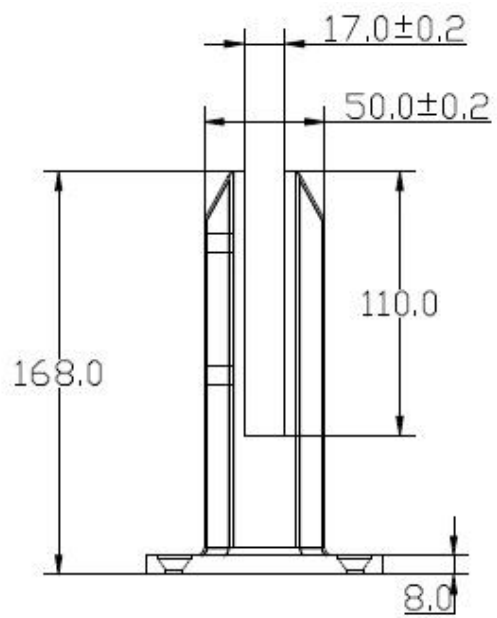

316 Marine Grade Stainless Steel Side mounted Pool Fencing Spigots

Glass spigot is one of the most effective ways for glass fencing.

Especially popular in swimming pool fencing.

Square base plate spigot	
Model NO. : SBM	
Material	Stainless steel 316,316L,duplex 2205
Finish	Mirror or satin polished
For glass thickness	10mm - 13.52 mm
Net weight	2.1KG
Width of bar	50mm
Width of base	98mm

Pictures of SBM:

SBM

Mirror

Satin

Project in UK

Project in CA

For any question, just call or email me:

Tel: +86 13266706610