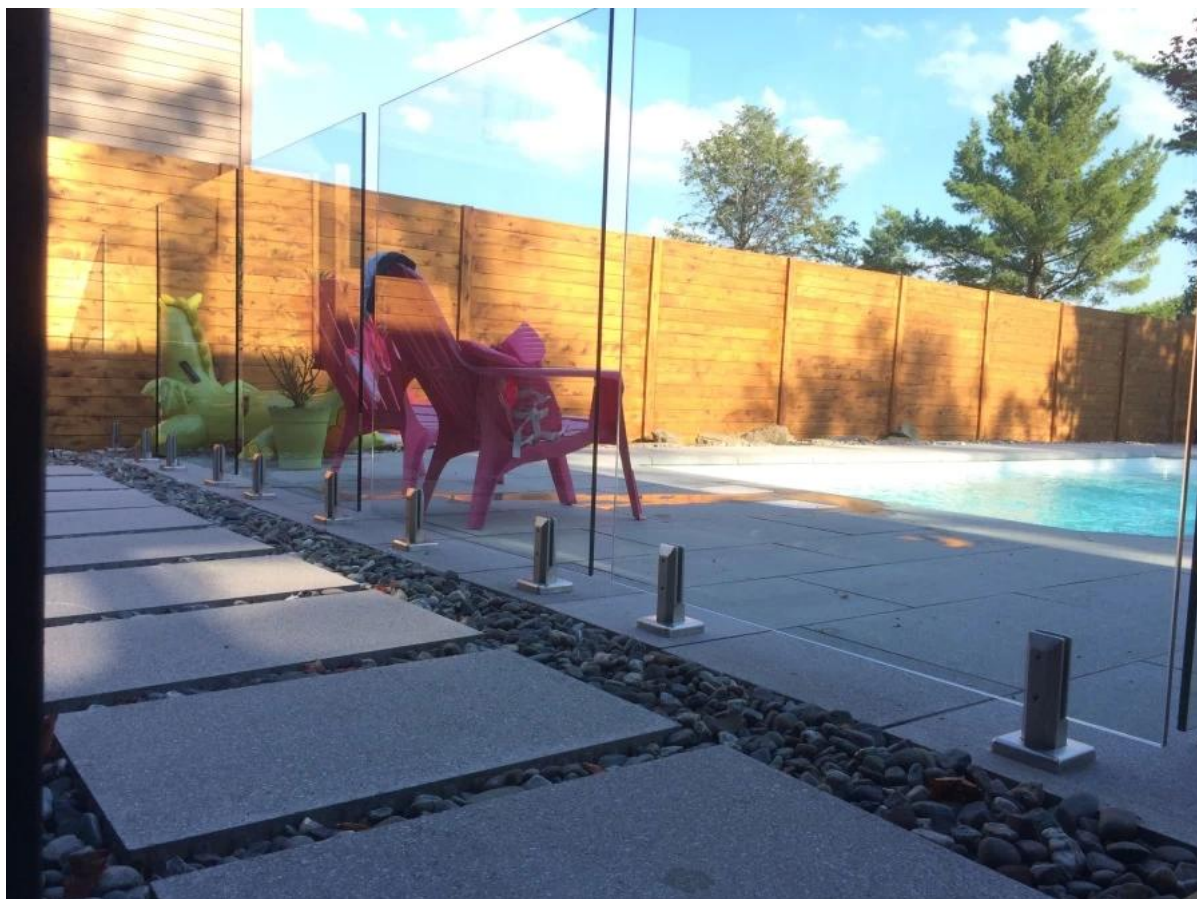

For any question, just call or email me:

Tel: +86 13266706610

Email: sales06@launch-china.cn