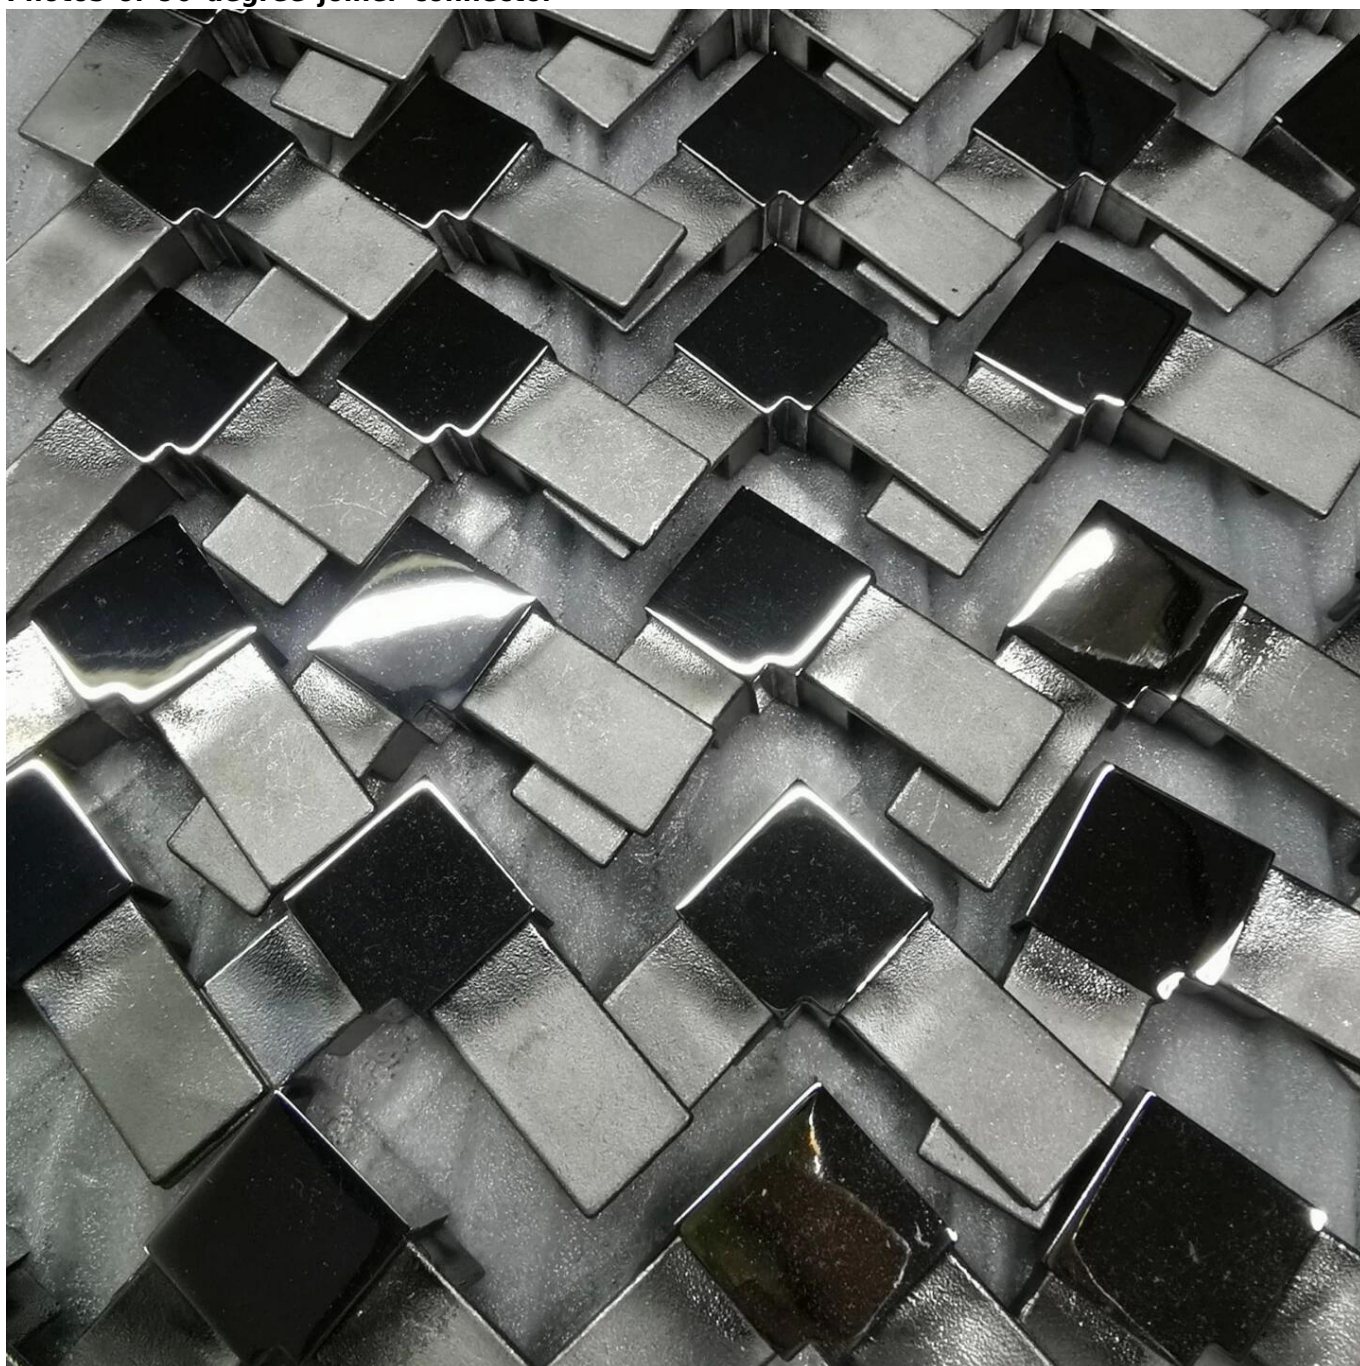

316 Stainless Steel 90 Degree Joiner/Connector for 21x25mm Top Rail 14*14mm Slot

Features of 90 degree joiner connector-

Item #	MSQC90
Material	316 stainless steel
Finish	satin , mirror , black
For tube size	21*25mm, with slot 14*14mm
mount type	90 degree joiner connector
MOQ	50 pcs

Photos of 90 degree joiner connector-

Other fittings for slotted handrails-

90 degree Corner connector

180 degree middle connector

End Cap

Wall Bracket

Project photos of frameless glass railings with slot top rails & fittings-