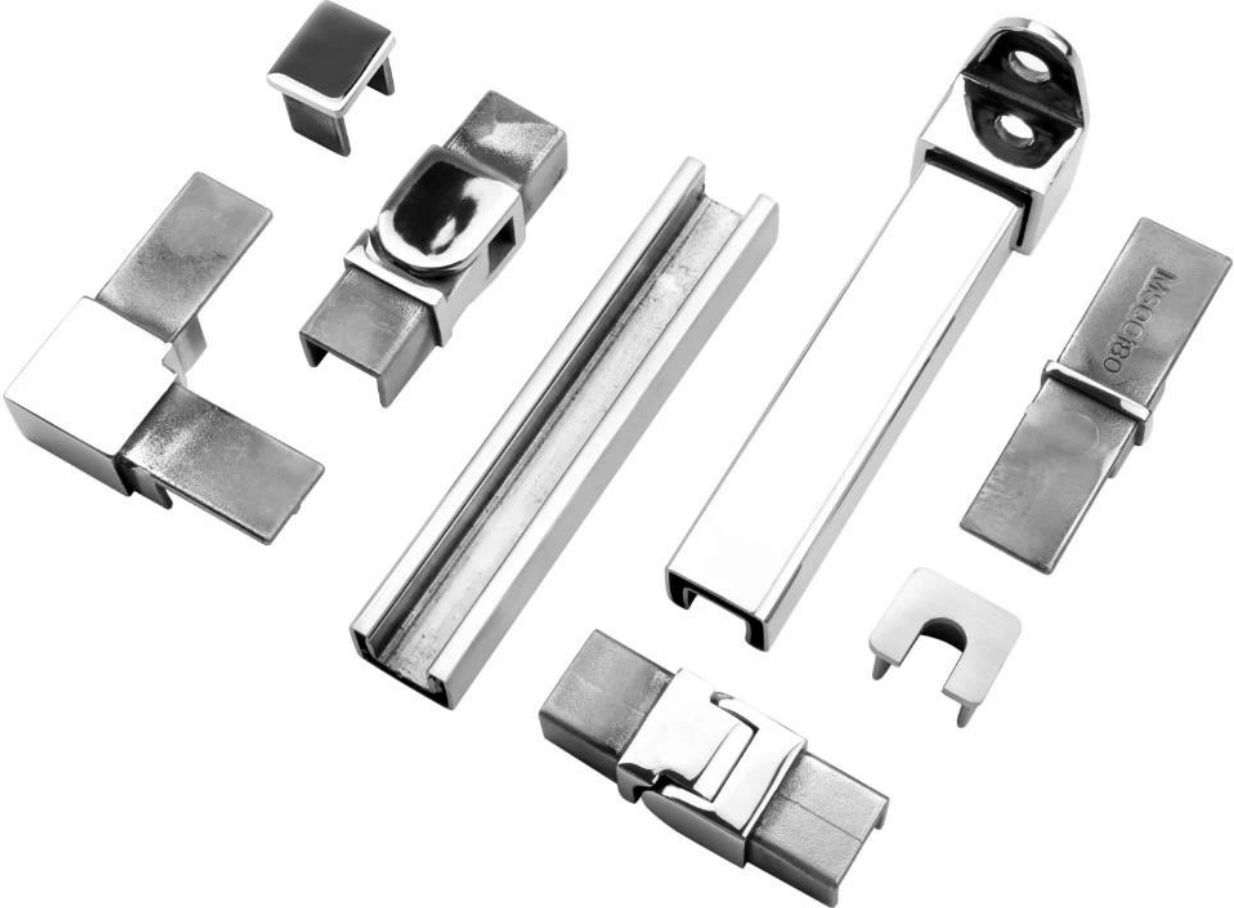

316 Stainless Steel 90 Degree Joiner/Connector for 21x25mm Top Rail 14*14mm Slot

Features of 90 degree joiner connector-

Item #	MSQC90
Material	316 stainless steel
Finish	satin , mirror , black
For tube size	21*25mm, with slot 14*14mm
mount type	90 degree joiner connector
MOQ	50 pcs

Photos of 90 degree joiner connector-

Other fittings for slotted handrails-

90 degree Corner connector

180 degree middle connector

End Cap

Wall Bracket

Project photos of frameless glass railings with slot top rails & fittings-