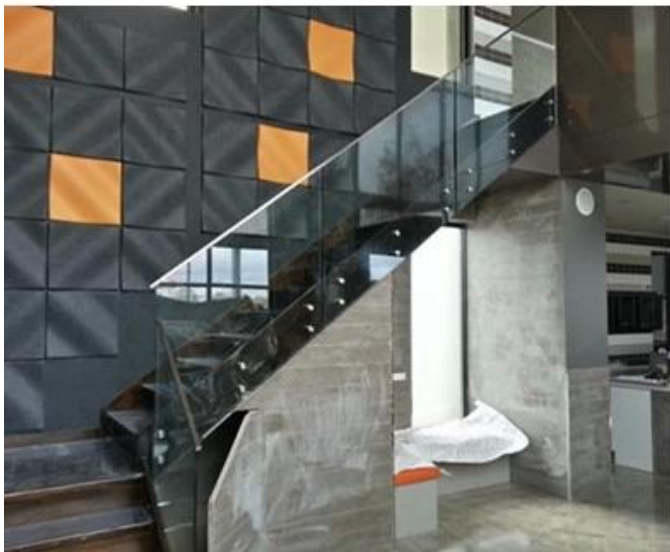

316 Stainless Steel 90 Degree Joiner/Connector for 21x25mm Top Rail 14*14mm Slot

Features of 90 degree joiner connector-

Item #	MSQC90
Material	316 stainless steel
Finish	satin , mirror , black
For tube size	21*25mm, with slot 14*14mm
mount type	90 degree joiner connector
MOQ	50 pcs

Photos of 90 degree joiner connector-

Other fittings for slotted handrails-

90 degree Corner connector

180 degree middle connector

End Cap

Wall Bracket

Project photos of frameless glass railings with slot top rails & fittings-