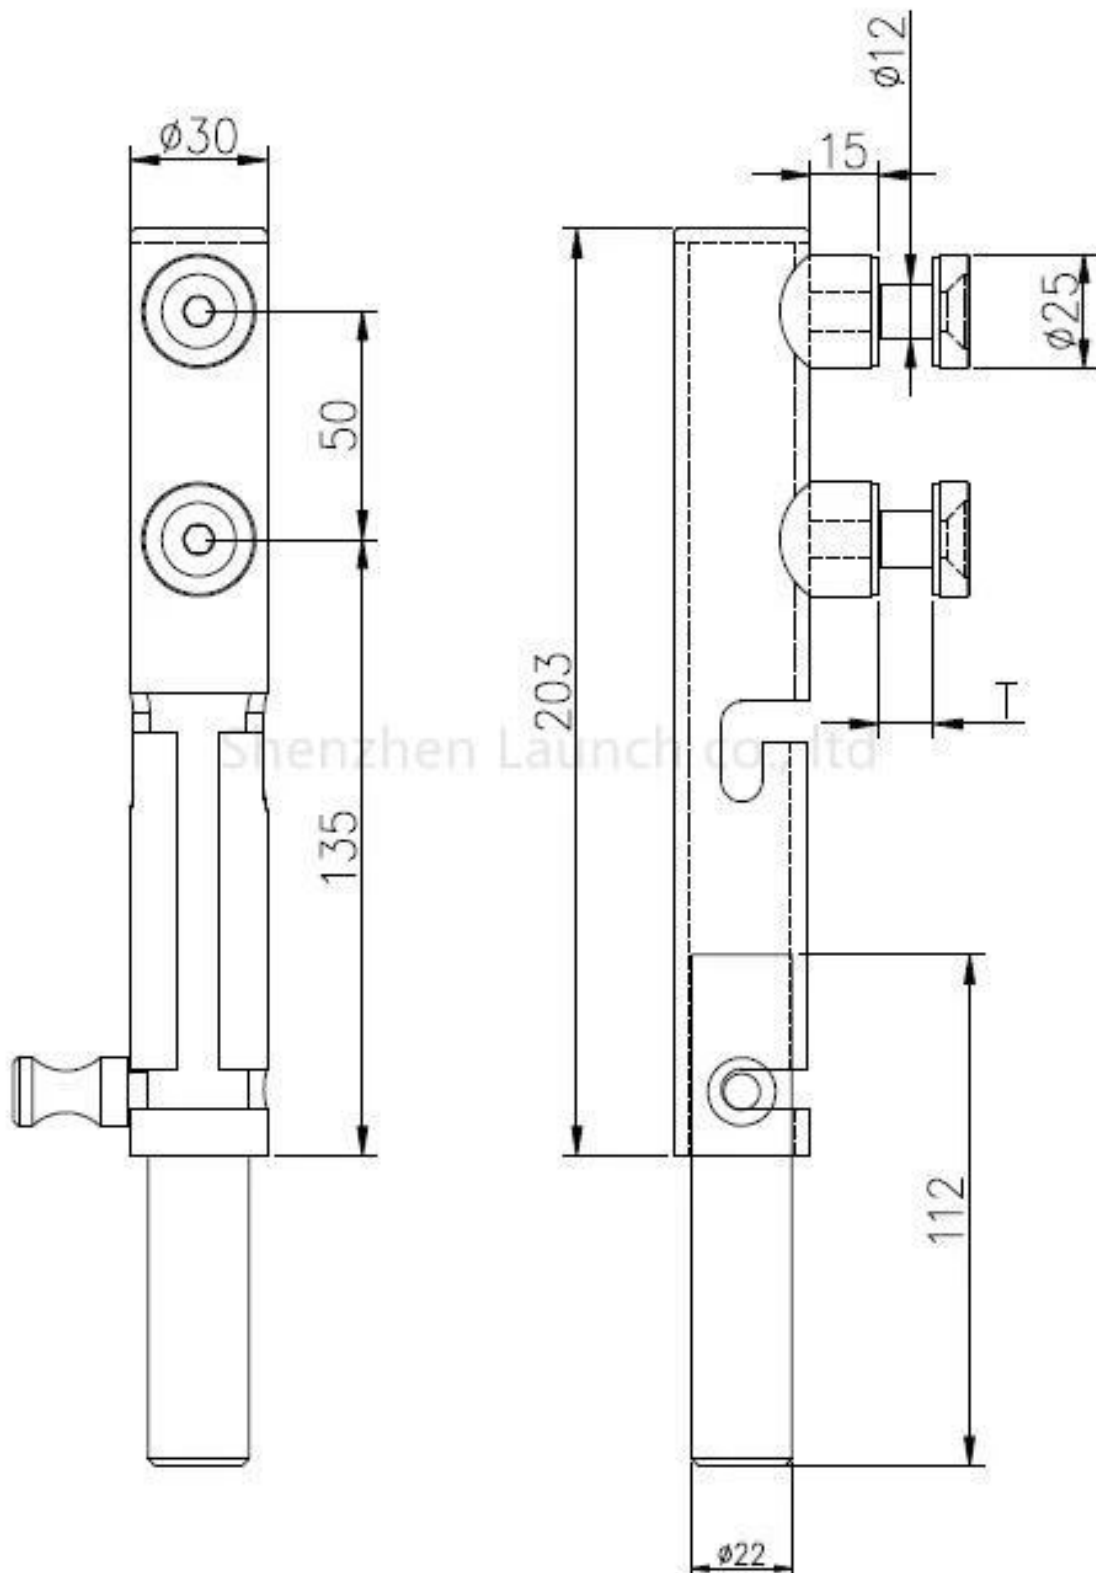

316 stainless steel Swimming pool fence glass door stopper used on glass gate to stop the gate from moving .

Features:

- Made of SS316.
- Suitable for 8-12.7mm glass gate.

Drawing of glass door stopper

Application photo of glass door stopper