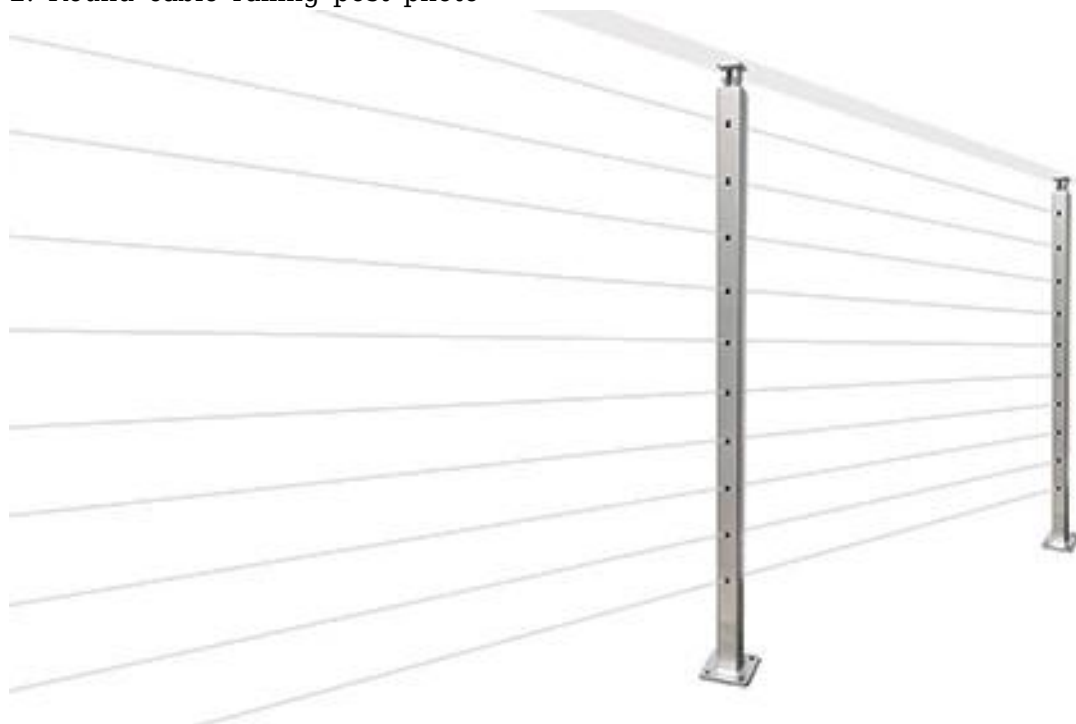

316 stainless steel round 50.8mm cable balustrade railing for walkway anti rust outdoor applications.

1. Features of cable balustrade railing -

Item	Stainless steel cable balustrade railing for walkway
Material	outdoor stainless steel 316
Finish	satin or mirror
Round post handrail size	50.8mm
Height	850-1200mm
MOQ	15 meters

2. Round cable railing post photo-

3. Stainless steel cable balustrade railing project photos -