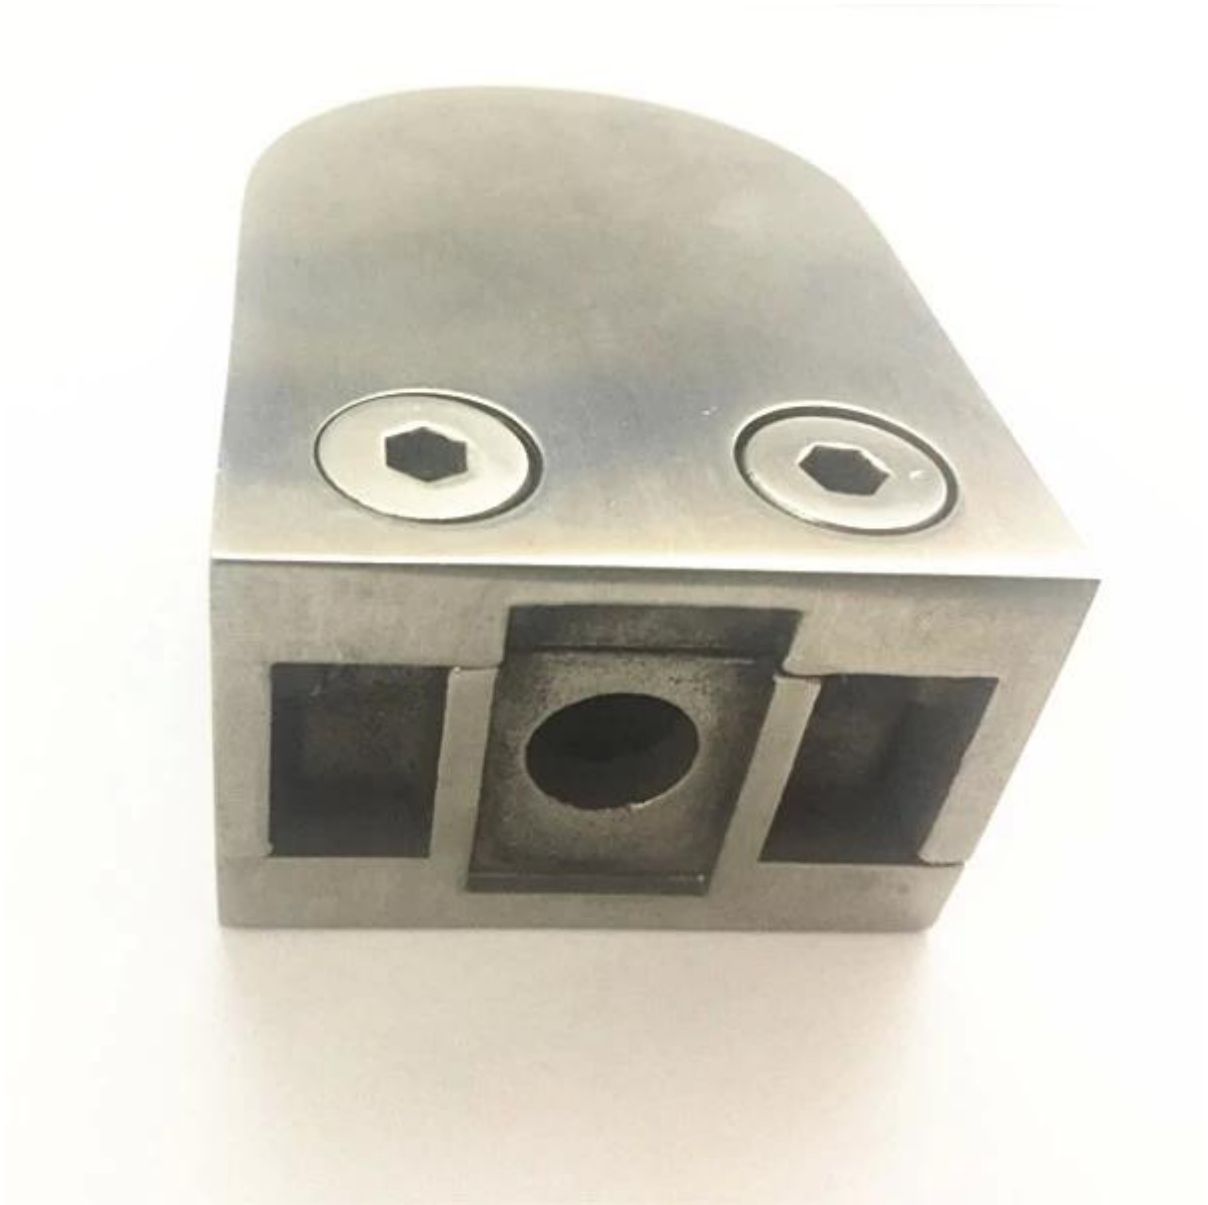

[316 stainless steel glass railing clips 1/2 inch glass](#) , glass railing posts fitting hardwares

Specs.

<b>Package</b>	<b>10 pcs per pack</b>
<b>Material</b>	<b>30/ 316 stainless steel</b>
<b>Model no.</b>	<b>G105 flat back / G105R round back</b>
<b>Glass thickness</b>	<b>1/2 inch glass</b>
<b>apply</b>	<b>posts , wall etc.</b>

Photos for [316 stainless steel glass railing clips 1/2 inch glass](#).

side view of clips

front view of clips

Bottom view of clips , with screw hole for railing post mount

Package of 316 stainless steel glass railing clips : 1 pc into a plastic bag , 10 pcs into a small box , 100 pcs into a carton .

Packing photos for 316 stainless steel glass railing clips 1/2 inch glass

Installation photos of 316 stainless steel glass railing clips 1/2 inch glass

Send us inquiries now to get price quote !